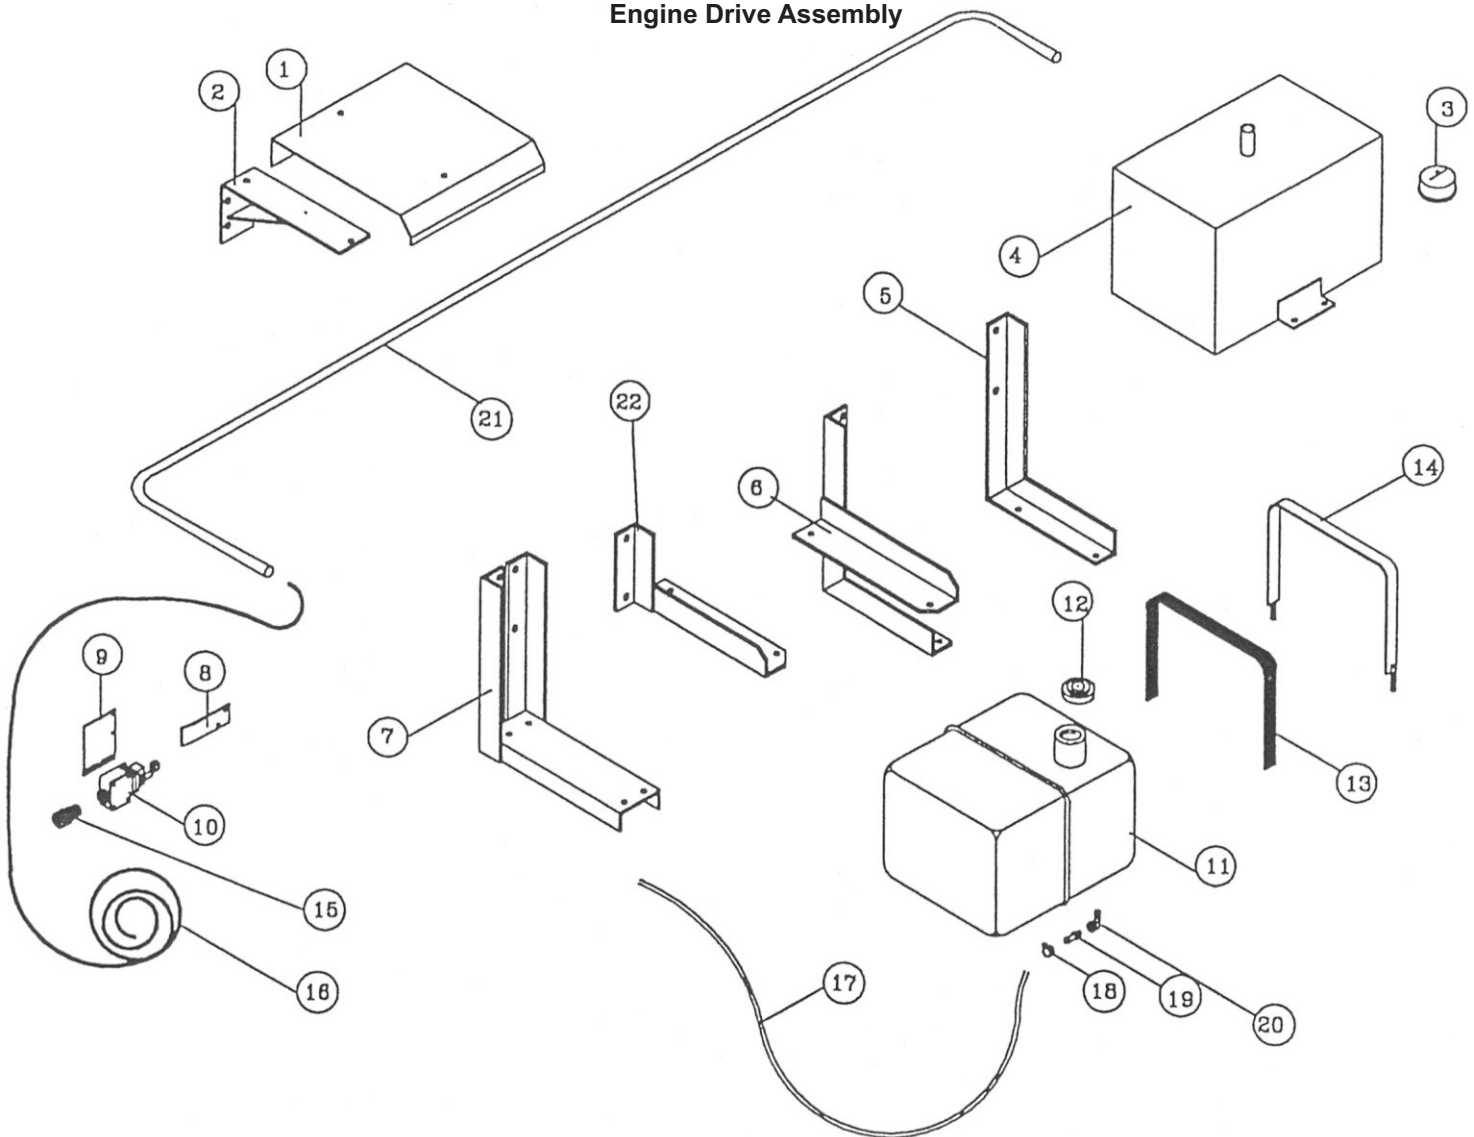

Engine Drive Assembly

No.	Part Number	Description		Oty.
1	59404080	Shield, Motor Top		1
2	59404051	Brkt., Sheild		1
3	59501240	CAP,TANK-OIL		1
4	58600483	TANK,OIL 10 GAL		1
5	59405900	Mt., Engine Left		1
6	59405910	Mt., Engine Right		1
7	59405990	Mt., Oil Tank		1
8	59500080	RAMP,SHUT OFF		1
9	59404680	Switch Mt.		1
10	52662152	SWITCH BODY & ROTARY HEAD		1
11	58406930	TANK,FUEL&CAP 5.3GAL		1
12	58406939	CAP,TANK-5.3 GAL GAS		1
13	58701670	BELTING,NEOP 5 PLY 1 IN	ft.	6.5
14	58406210	STRAP, GAS TANK		2
15	52662170	GROMMET,CMRSSH 1/2 NPT		1
16	58406700	WIRE,ELECT.3 WIRE 14 GA	ft.	1.4
17	58406952	HOSE,GAS 3/8	ft.	2
18	56048450	CLAMP,SCREW 7/32X5/8		2
19	52548761	BARB,1/8"NPT X 3/8" HOSE		1
20	52540340	ELBW,STRT GLV 1/8X90DEG		1
21	59404692	Tube, Wire		1
22	59406020	Mt. Gas Tank Rt.		1