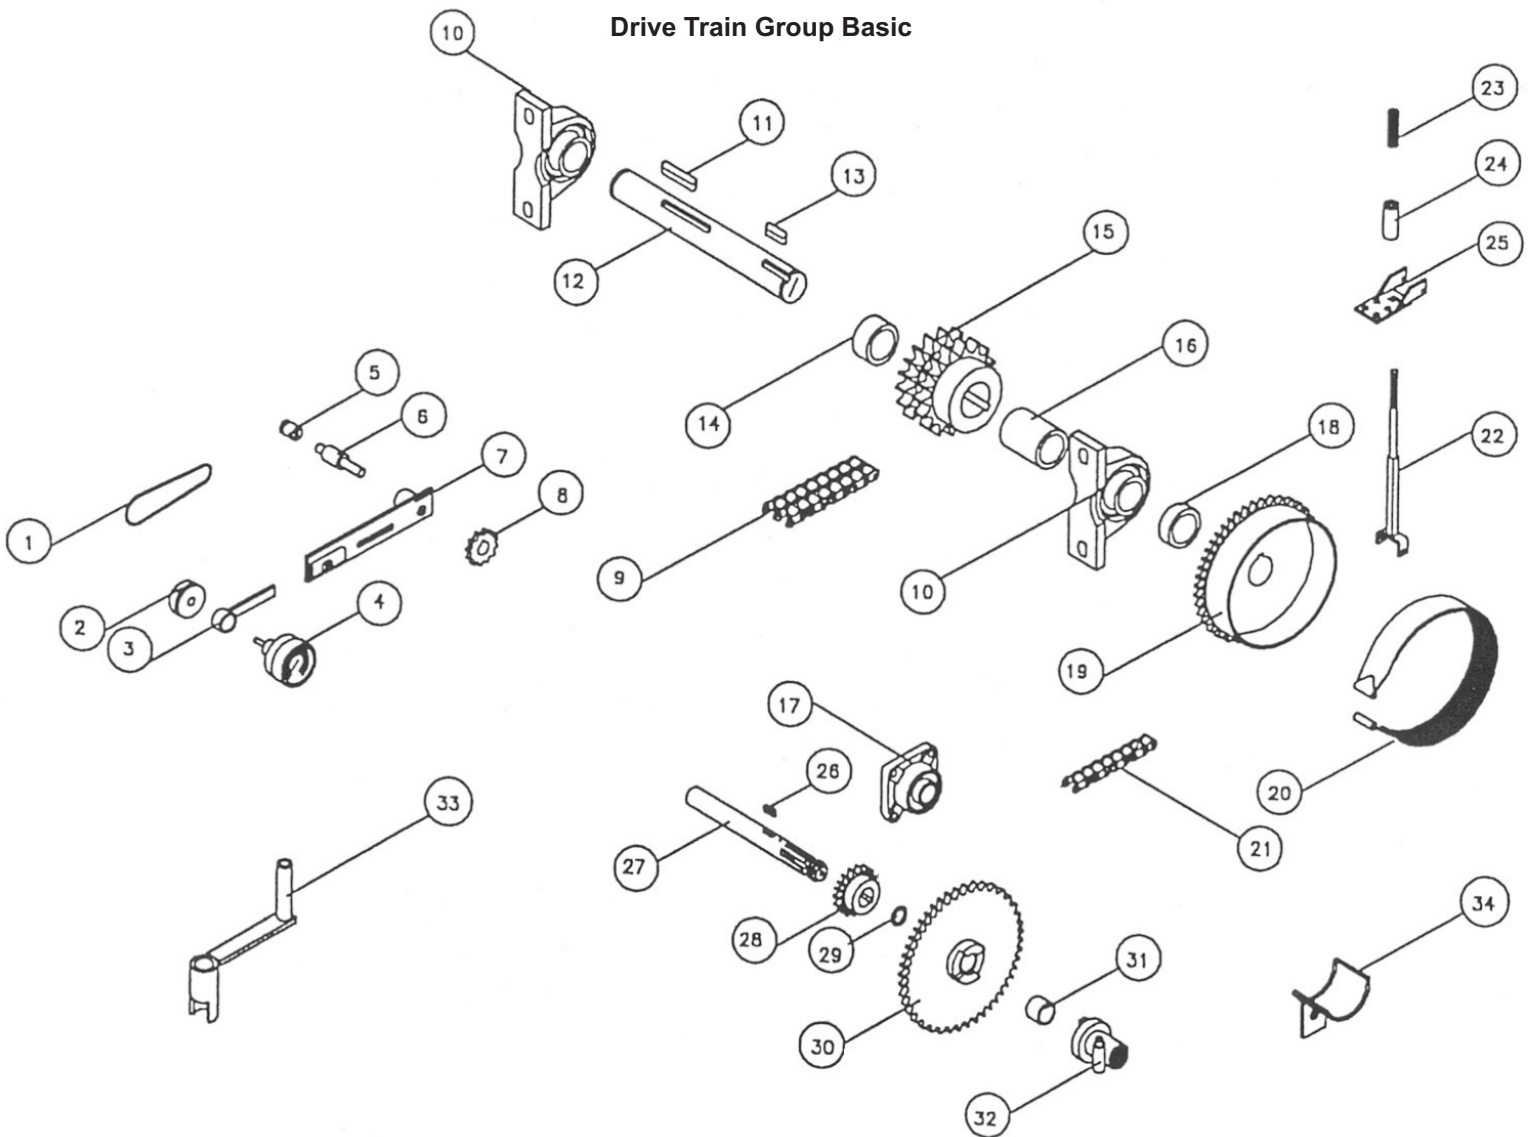

Drive Train Group Basic

No.	Part Number	Description	Qty.
23	45048580	SPRING,COMP 2-1/2X1/2ID PLTD	2
24	59203711	CAP	1
25	59203010	MOUNT,BRAKE	1
26	52657930	KEY, 5/16 X 1-1/2 RD ENDS	1
27	58405190	SHAFT,CLUTCH	1
58	58405240	SPRKT,60B14 1-3/8 BORE	1
29	52660820	BUSH,MACH 2-1/8X1-3/8X18	1
30	52651750	SPRKT,CLUTCH 50-54	1
31	52651770	BEARING,O 1.62X1.37X1.12LNG	1
32	52651840	CLUTCH,PTO SNAP	1
33	06000530	CRANK	1
34	58801111	IDLER	1