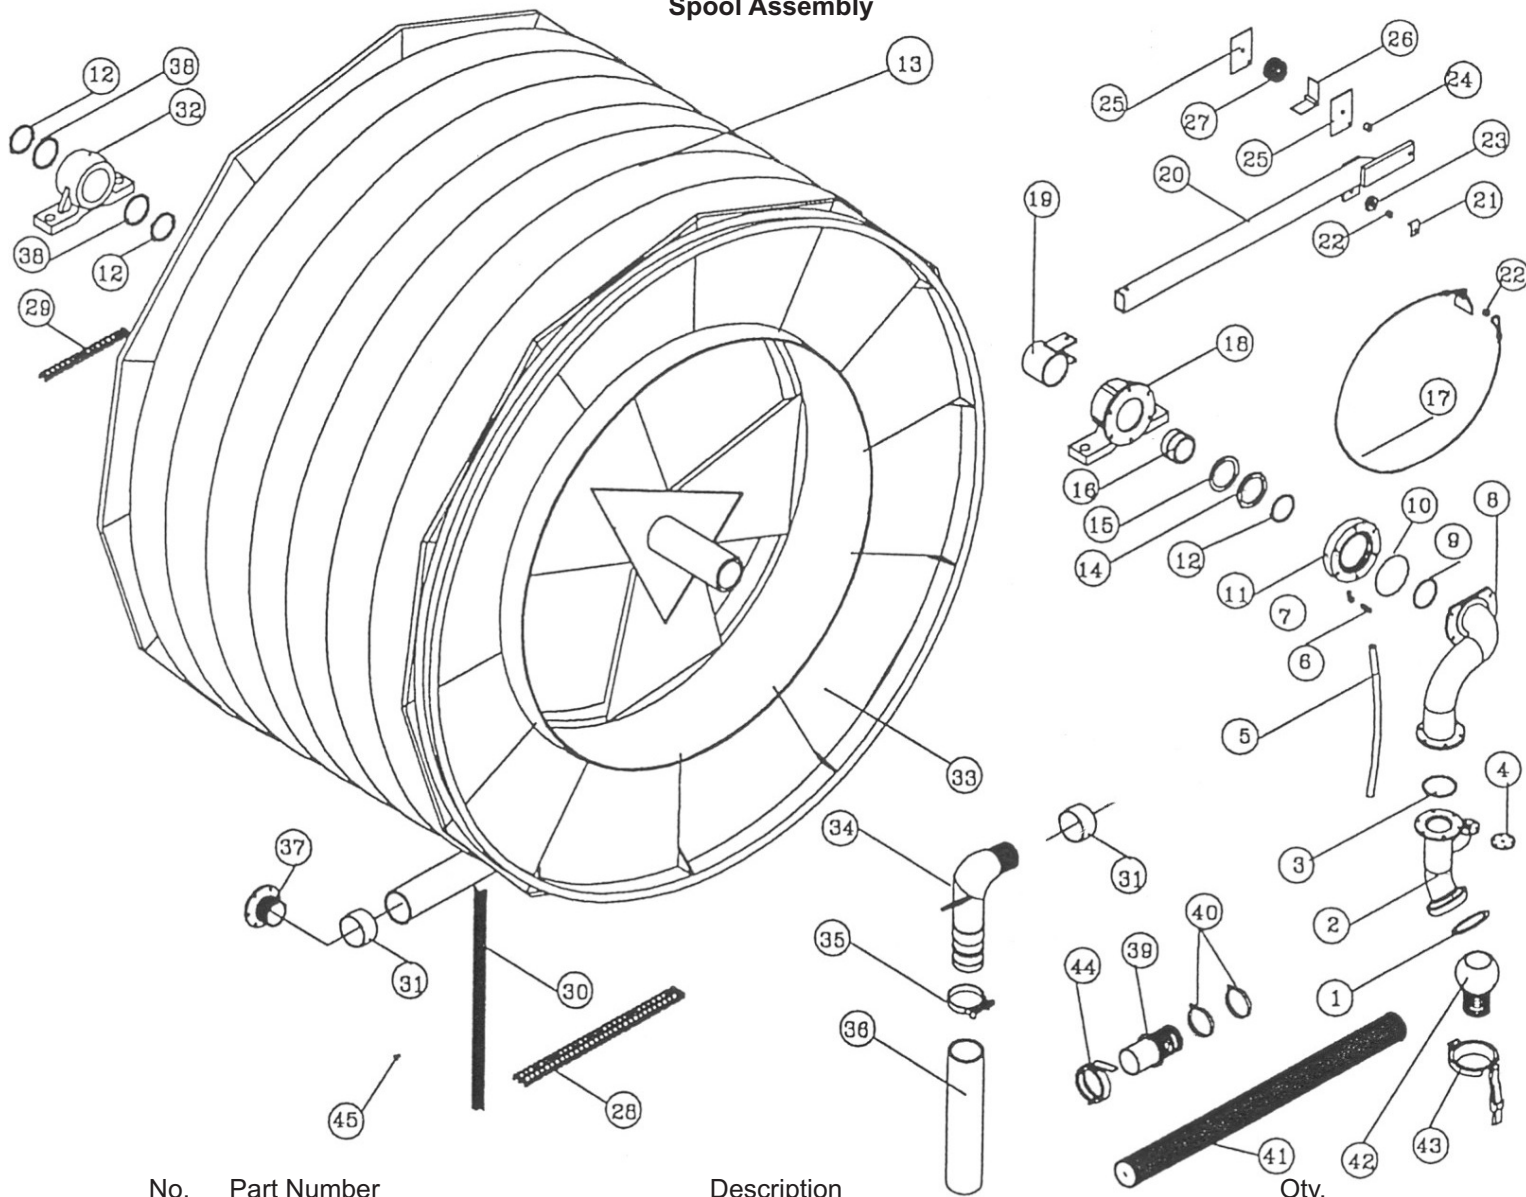

Spool Assembly

No.	Part Number	Description	Oty.
1	58800233	SEAL RING 4" 6-3/8 OD X 9/16	1
2	59405110	FITTING,ENTRY 30/37	1
3	46546680	O-RING 5-1/8 X4-5/8 X1/4	2
4	59405102	Cap, Gauge Adapter	1
5	58609980	HOSE 1/2 SGL BRD 150 RBR	ft. 2
6	58701170	BARB,HOSE 1/4 NPT X 1/2	1
7	52549260	ELBW,STRT GLV 1-1/4X90	1
8	59500281	ELBW,UPPER 37	1
9	46548481	O-RING 4-3/4X4-1/4 90DURO	1
10	46548501	O-RING 5-3/4X5-1/2X1/8	1
11	02208501	SEAL KIT,UNIVERSAL-FF1/AR6/7 27K+	1
12	02099061	SNAP RING E-110	3
13	58401731	TUBE,PE 110MM X 3.7 ID X 1100 FT.	1
14	02200090	WASHER,SLIP JOINT	1
15	02200100	RING,ANTIFRICTION	1
16	59302450	NUT,SLIP JOINT, FF1, AG7 AR7	1
17	59502271	Cable Assm.	1
18	02200130	BEARING,FLANGED FF1 (AG6-7)	1
19	58801035	Bearing, Idler Arm (-3 was 4")(+5os 4.29	1
20	59202190	ARM,IDLER T-37	1
21	58606210	CABLE RETAINER	2