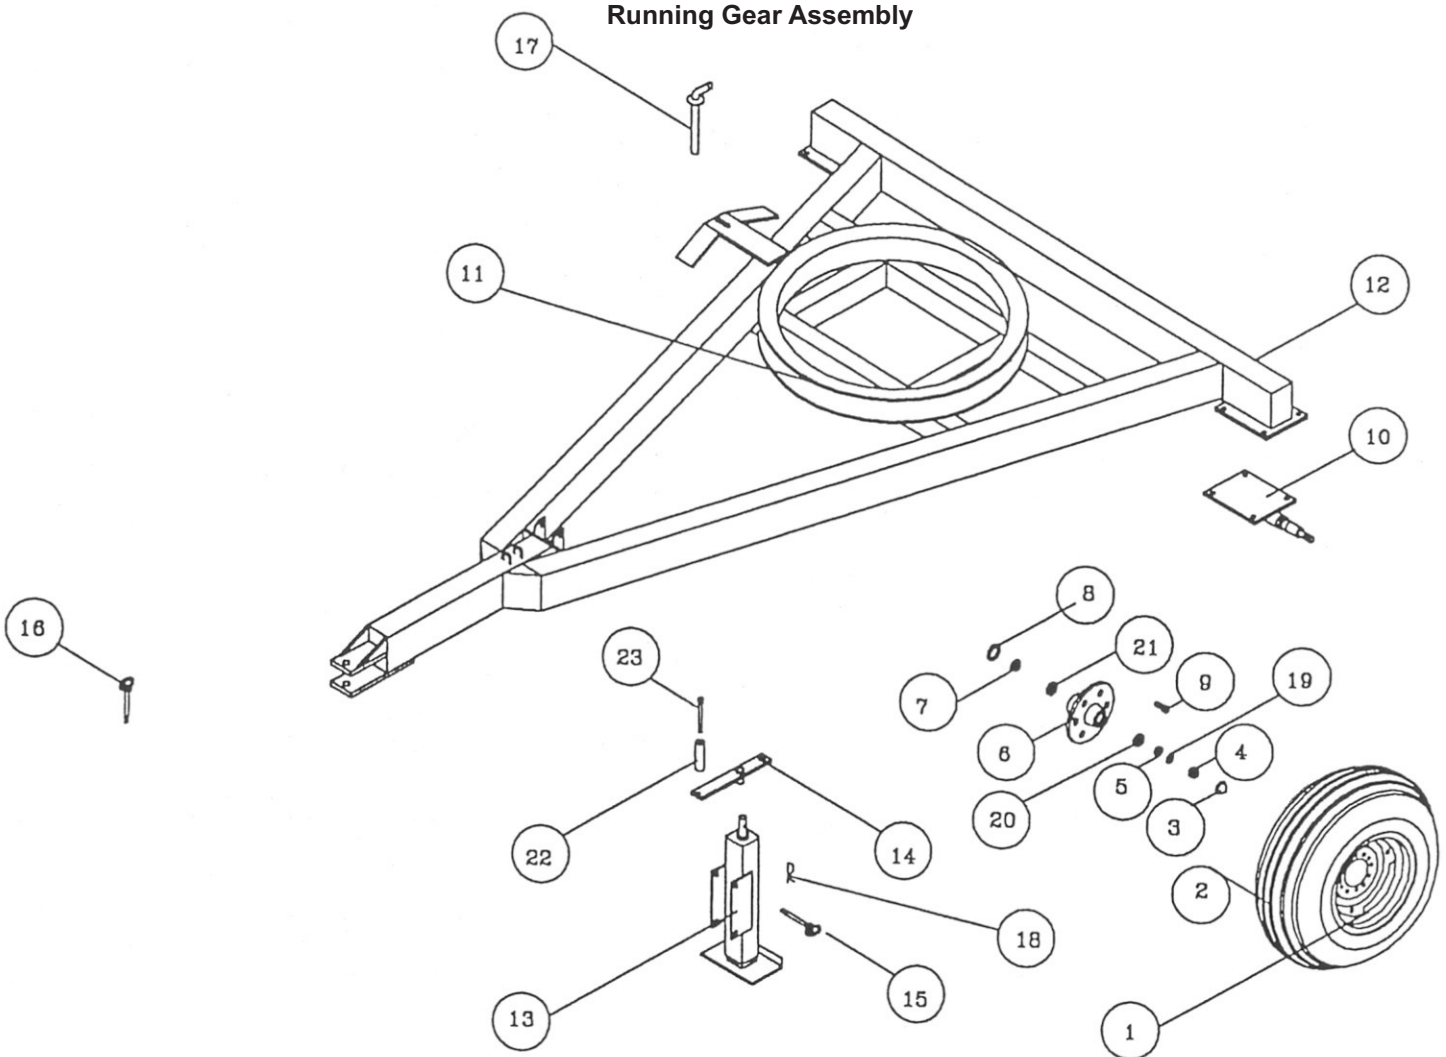

# Swivel Seal Assembly Instructions. Models 37A

July 28, 1994

990 7016-1

193-0068-0

For Parts that are described as "Left" or "Right" the water inlet side of the machine is considered the right side

Items Such as common fasteners, grease fitting, and other small parts easy to acquire locally are not listed.

### Running Gear Assembly

No.	Part Number	Description	Qty.
1	52651381	WHEEL, 15X10 6BOLT 6"BCD	2
2	52651370	TIRE, 12.5L-15 12 PLY	2
3	58902060	HUB CAP 615-21600#909903	2
4	58902070	NUT, SLOTTED 7/8 WIL912952	2
5	58902040	BEARING, TIMKEN LM25877	2
6	22615982	HUB ASSY, 6BOLT W803	2
7	58902030	BEARING, TIMKEN LM25590	2
8	58902050	SEAL, CR20148	2
9	58902020	LUG BOLT 9/16 X 1.12	12
10	58803971	AXLE, T-37-40	2
11	02099554	BEARING	1
12	59202320	CHASSIS, FF1 - LOW TONGUE WEIGHT	1
13a	58403300	JACK, TONGUE 41,45, T27-T40	1
13b	58403328	KIT, SCREW W/NUT	1
13c	58403309	BEARING, THRUST-THURSTON JACK	1
14	59403300	CRANK HANDLE	2
15	55832811	PIN, HITCH 3/4X4-1/8 ZN	1
16	52358660	PIN, HITCH 3/4 X 6-1/2	1
17	59302260	PIN, HITCH 8 IN X 3/4	1
18	56102040	PIN, HAIR .118DIAX2-11/16	2
19	58902080	WASHER, SPINDLE WILTON # 912952	2
20	58902010	RACE, OUTER LM25821	2
21	58902000	RACE, INNER LM25520	2
22	59403240	HANDLE	1
23	562031361	Screw, Allen Cap 1/2 x 5"	1

### Cradle Assembly

No.	Part Number	Description	Qty.
1	55170011	NUT,10-1.5MM NYLOC	4
2	02099058	NUT	2
3	02099059	SPRING, RUBBER STABILIZER	2
4	02099578	CRANK	1
5	59403240	HANDLE	3
6	56231361	SCREW,CAP ALLEN 1/2X5	3
7	59404670	CATCH	2
8a	02203810	Handle Right	1
8b	02203820	Handle Left	1
9a	02200050	FOOT,STABILIZER RIGHT 37	1
9b	02200040	FOOT,STABILIZER LEFT 37	1
10	02099571	2099571	1
11a	59405283	STAB. LEG 37, LEFT.	1
11b	59405273	STAB. LEG 37, RIGHT.	1
12	02002794	STAB. LEG 37, RIGHT.	1
13	30036044	SHAFT,PTO60"OAL#1 BUSH	1
14	59501421	Cradle, 37	1
15	59405850	BARB 3/8 NPT X 1/2 HOSE	1
16	59500660	CPLNG,STL GLV 3/8	1