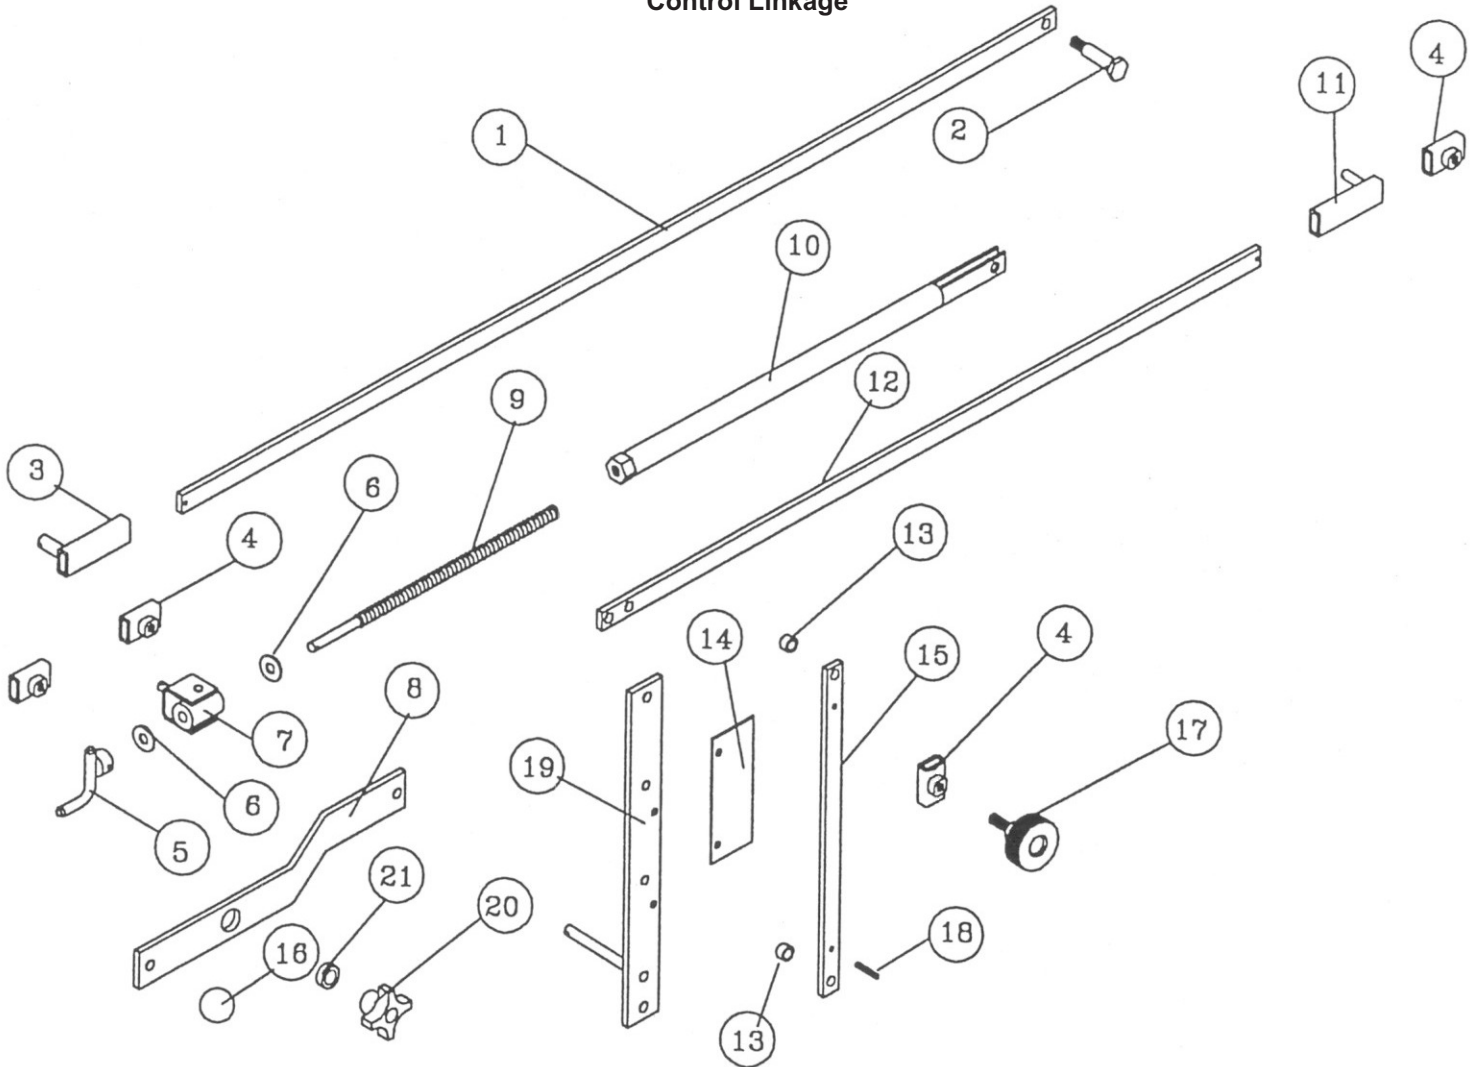

### Drive Train Group Basic

No.	Part Number	Description	Oty.
1	59406090	BELT,TACH 3MMX29.4 IN	1
2	59404410	PULLEY,TACH 2.31	1
3	59404400	MT,TACH	1
4	02201200	TACHOMETER ASM,0-400 FT/HR A SERIES	1
5	02201190	PULLEY,GREEN TACH .788	1
6	59502280	BEARING,TACH	1
7	59404370	MT,TACH & IDLER	1
8	88049311	SPRKT,50B10 5/8 BORE	1
9	87548471	CHAIN,#60-2DW RLLR PER FT	ft. 25
10	52651890	BEARING,PLLW BLCK 2-1/4"	2
11	52660710	KEY, 1/2 X 2 RD ENDS	1
12	59404150	JACKSHAFT	1
13	52660471	KEY 1/2 SQ X1-1/2 RD ENDS	1
14	59405812	TUBE 2.5 X 2.31 X 1.900	1
15	88048842	SPRKT,60-2B18 2-1/4B DBBL	1
16	59405811	TUBE 2.5 X 2.31 X 3.540	1
17	58408070	BEARING,FLANGE 4 HOLE 1-3/8	2
18	59405830	TUBE 2.5 X 2.31 X 1.190	1
19	59203050	SPRKT,BRAKE 60B54 2-1/4B	1
20	59203080	BAND,BRAKE 10 IN	1
21a	87548460	CHAIN,#50 ROLLER PER FT	ft. 5.7
21b	87548470	CHAIN,#60 ROLLER PER FT	ft. 7
22	59203031	SPRING BOLT	1

### Drive Train Group Basic

No.	Part Number	Description	Qty.
23	45048580	SPRING,COMP 2-1/2X1/2ID PLTD	2
24	59203711	CAP	1
25	59203010	MOUNT,BRAKE	1
26	52657930	KEY, 5/16 X 1-1/2 RD ENDS	1
27	58405190	SHAFT,CLUTCH	1
58	58405240	SPRKT,60B14 1-3/8 BORE	1
29	52660820	BUSH,MACH 2-1/8X1-3/8X18	1
30	52651750	SPRKT,CLUTCH 50-54	1
31	52651770	BEARING,O 1.62X1.37X1.12LNG	1
32	52651840	CLUTCH,PTO SNAP	1
33	06000530	CRANK	1
34	58801111	IDLER	1

## Control Linkage

No.	Part Number	Description	Qty.
1	59404542	LINK	1
2	58700010	BOLT, SHOULDER 1-7/16	2
3	59404531	SLIDE W/1/2 PIN	1
4	59404480	SLIDE	3
5	58803090	HANDLE, CRANK	1
6	58506100	WASHER, NYLON 3/8	2
7	59500260	SWIVEL	1
8	59406120	ARM	1
9	58505650	SCREW	1
10	59403770	TUBE, COMP	1
11	59404530	SLIDE	1
12	59406140	LINK, 1/4X3/4X31.5	1
13	51248470	BUSH, STL .56X.40X.28L	2
14	59501460	PLATE, DECAL	1
15	59404490	LINK	1
16	30249150	KNOB, BALL 3/8-16 FEMALE THREADS	1
17	50100050	KNOB, STAR 3/8-16 X 1" MALE	1
18	58505911	PIN, SPRING 5/32 X 3/4	2
19	59404500	ARM	1
20	40248530	KNOB, 1/2 IN. INTRNL THD	1
21	59000260	SPACER	1