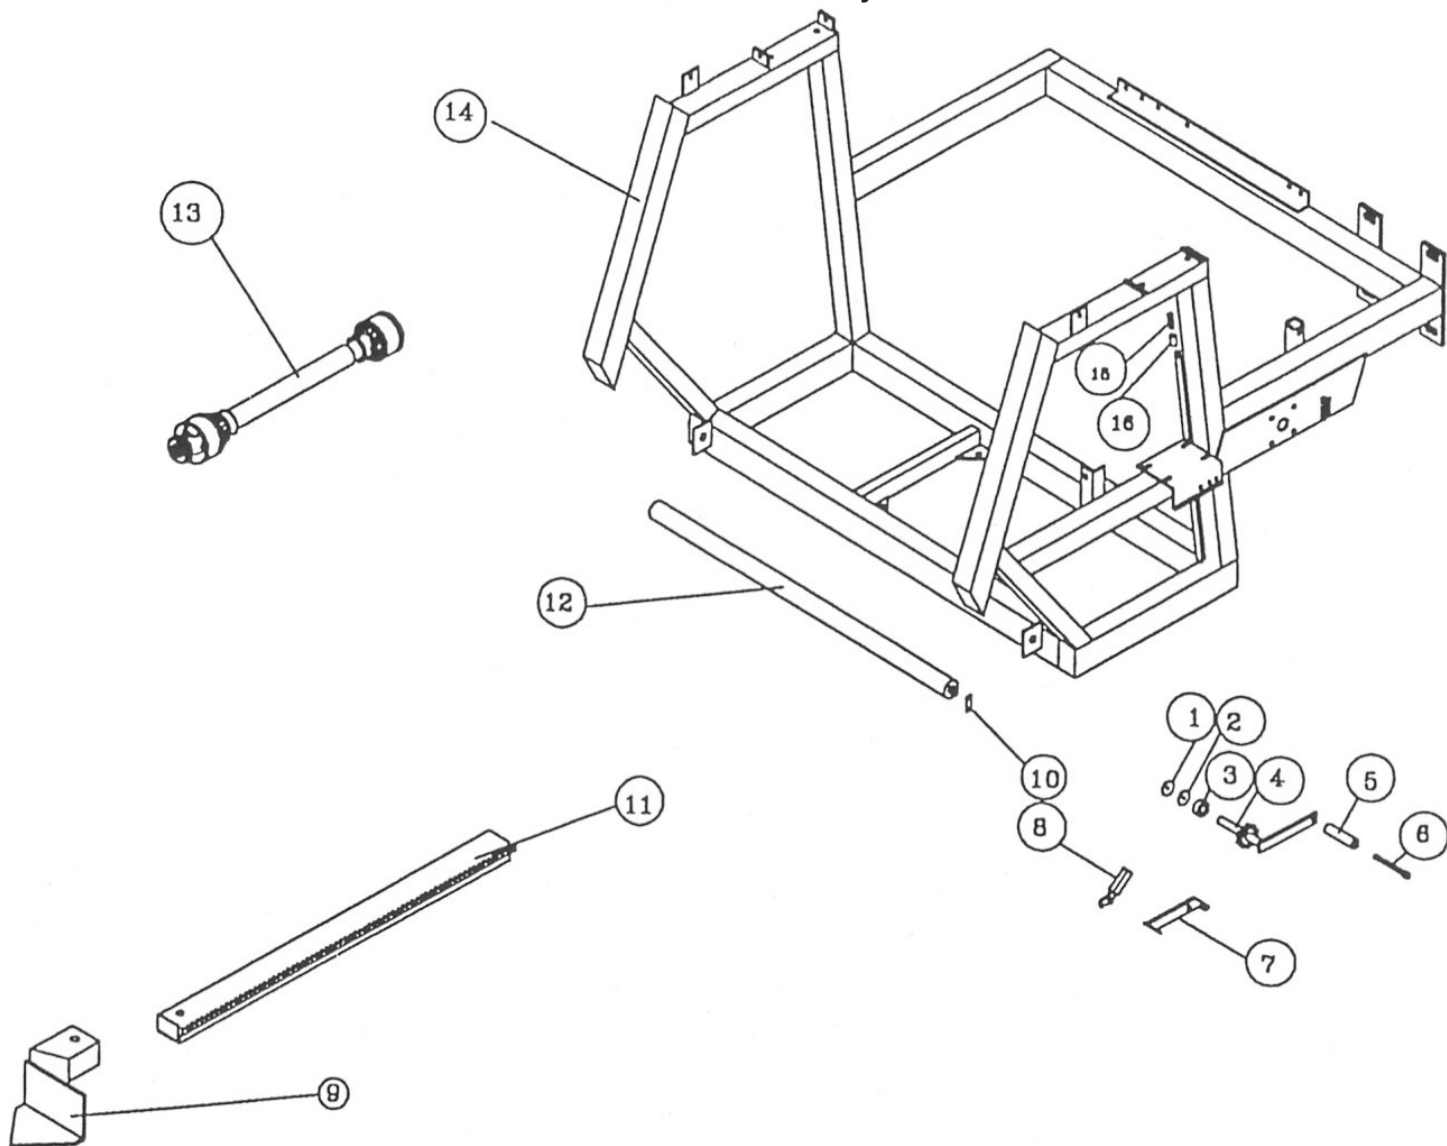

# Swivel Seal Assembly Instructions. Models 37A

July 28, 1994

990 7016-1

193-0068-0

For Parts that are described as "Left" or "Right" the water inlet side of the machine is considered the right side

Items Such as common fasteners, grease fitting, and other small parts easy to acquire locally are not listed.

### Running Gear Assembly

No.	Part Number	Description	Qty.
1	52651381	WHEEL, 15X10 6BOLT 6"BCD	2
2	52651370	TIRE, 12.5L-15 12 PLY	2
3	58902060	HUB CAP 615-21600#909903	2
4	58902070	NUT, SLOTTED 7/8 WIL912952	2
5	58902040	BEARING, TIMKEN LM25877	2
6	22615982	HUB ASSY, 6BOLT W803	2
7	58902030	BEARING, TIMKEN LM25590	2
8	58902050	SEAL, CR20148	2
9	58902020	LUG BOLT 9/16 X 1.12	12
10	58803971	AXLE, T-37-40	2
11	02099554	BEARING	1
12	59202320	CHASSIS, FF1 - LOW TONGUE WEIGHT	1
13a	58403300	JACK, TONGUE 41,45, T27-T40	1
13b	58403328	KIT, SCREW W/NUT	1
13c	58403309	BEARING, THRUST-THURSTON JACK	1
14	59403300	CRANK HANDLE	2
15	55832811	PIN, HITCH 3/4X4-1/8 ZN	1
16	52358660	PIN, HITCH 3/4 X 6-1/2	1
17	59302260	PIN, HITCH 8 IN X 3/4	1
18	56102040	PIN, HAIR .118DIAX2-11/16	2
19	58902080	WASHER, SPINDLE WILTON # 912952	2
20	58902010	RACE, OUTER LM25821	2
21	58902000	RACE, INNER LM25520	2
22	59403240	HANDLE	1
23	562031361	Screw, Allen Cap 1/2 x 5"	1

### Cradle Assembly

No.	Part Number	Description	Qty.
1	55170011	NUT,10-1.5MM NYLOC	4
2	02099058	NUT	2
3	02099059	SPRING, RUBBER STABILIZER	2
4	02099578	CRANK	1
5	59403240	HANDLE	3
6	56231361	SCREW,CAP ALLEN 1/2X5	3
7	59404670	CATCH	2
8a	02203810	Handle Right	1
8b	02203820	Handle Left	1
9a	02200050	FOOT,STABILIZER RIGHT 37	1
9b	02200040	FOOT,STABILIZER LEFT 37	1
10	02099571	2099571	1
11a	59405283	STAB. LEG 37, LEFT.	1
11b	59405273	STAB. LEG 37, RIGHT.	1
12	02002794	STAB. LEG 37, RIGHT.	1
13	30036044	SHAFT,PTO60"OAL#1 BUSH	1
14	59501421	Cradle, 37	1
15	59405850	BARB 3/8 NPT X 1/2 HOSE	1
16	59500660	CPLNG,STL GLV 3/8	1