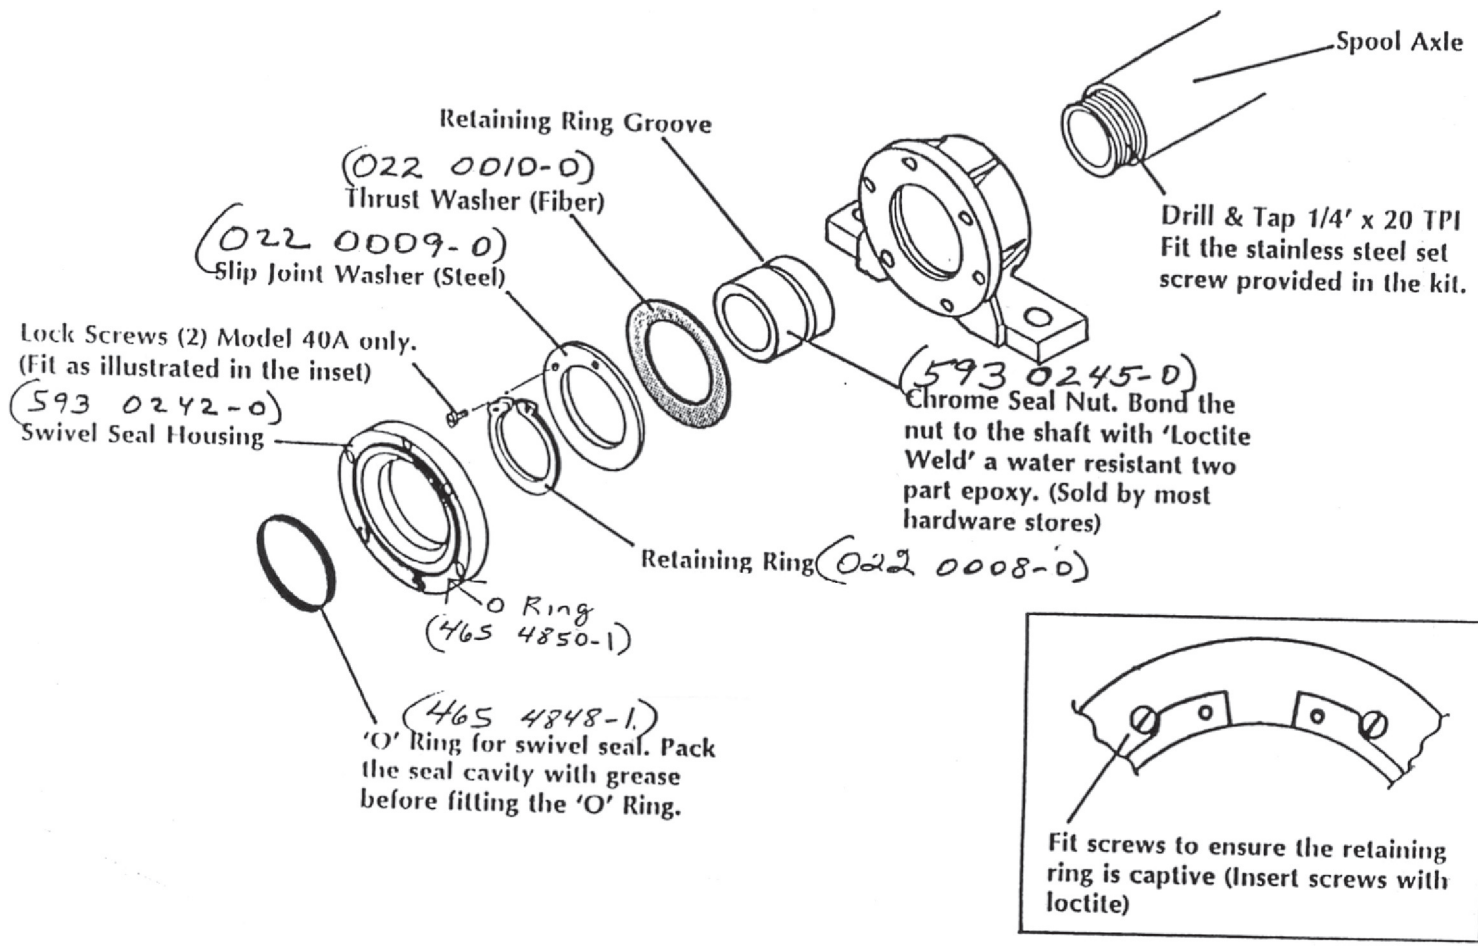

# Swivel Seal Assembly Instructions. Models 37A

July 28, 1994

990 7016-1

193-0068-0

For Parts that are described as "Left" or "Right" the water inlet side of the machine is considered the right side

Items Such as common fasteners, grease fitting, and other small parts easy to acquire locally are not listed.

### Running Gear Assembly

No.	Part Number	Description	Qty.
1	52651381	WHEEL, 15X10 6BOLT 6"BCD	2
2	52651370	TIRE, 12.5L-15 12 PLY	2
3	58902060	HUB CAP 615-21600#909903	2
4	58902070	NUT, SLOTTED 7/8 WIL912952	2
5	58902040	BEARING, TIMKEN LM25877	2
6	22615982	HUB ASSY, 6BOLT W803	2
7	58902030	BEARING, TIMKEN LM25590	2
8	58902050	SEAL, CR20148	2
9	58902020	LUG BOLT 9/16 X 1.12	12
10	58803971	AXLE, T-37-40	2
11	02099554	BEARING	1
12	59202320	CHASSIS, FF1 - LOW TONGUE WEIGHT	1
13a	58403300	JACK, TONGUE 41,45, T27-T40	1
13b	58403328	KIT, SCREW W/NUT	1
13c	58403309	BEARING, THRUST-THURSTON JACK	1
14	59403300	CRANK HANDLE	2
15	55832811	PIN, HITCH 3/4X4-1/8 ZN	1
16	52358660	PIN, HITCH 3/4 X 6-1/2	1
17	59302260	PIN, HITCH 8 IN X 3/4	1
18	56102040	PIN, HAIR .118DIAX2-11/16	2
19	58902080	WASHER, SPINDLE WILTON # 912952	2
20	58902010	RACE, OUTER LM25821	2
21	58902000	RACE, INNER LM25520	2
22	59403240	HANDLE	1
23	562031361	Screw, Allen Cap 1/2 x 5"	1

### Cradle Assembly

No.	Part Number	Description	Qty.
1	55170011	NUT,10-1.5MM NYLOC	4
2	02099058	NUT	2
3	02099059	SPRING, RUBBER STABILIZER	2
4	02099578	CRANK	1
5	59403240	HANDLE	3
6	56231361	SCREW,CAP ALLEN 1/2X5	3
7	59404670	CATCH	2
8a	02203810	Handle Right	1
8b	02203820	Handle Left	1
9a	02200050	FOOT,STABILIZER RIGHT 37	1
9b	02200040	FOOT,STABILIZER LEFT 37	1
10	02099571	2099571	1
11a	59405283	STAB. LEG 37, LEFT.	1
11b	59405273	STAB. LEG 37, RIGHT.	1
12	02002794	STAB. LEG 37, RIGHT.	1
13	30036044	SHAFT,PTO60"OAL#1 BUSH	1
14	59501421	Cradle, 37	1
15	59405850	BARB 3/8 NPT X 1/2 HOSE	1
16	59500660	CPLNG,STL GLV 3/8	1