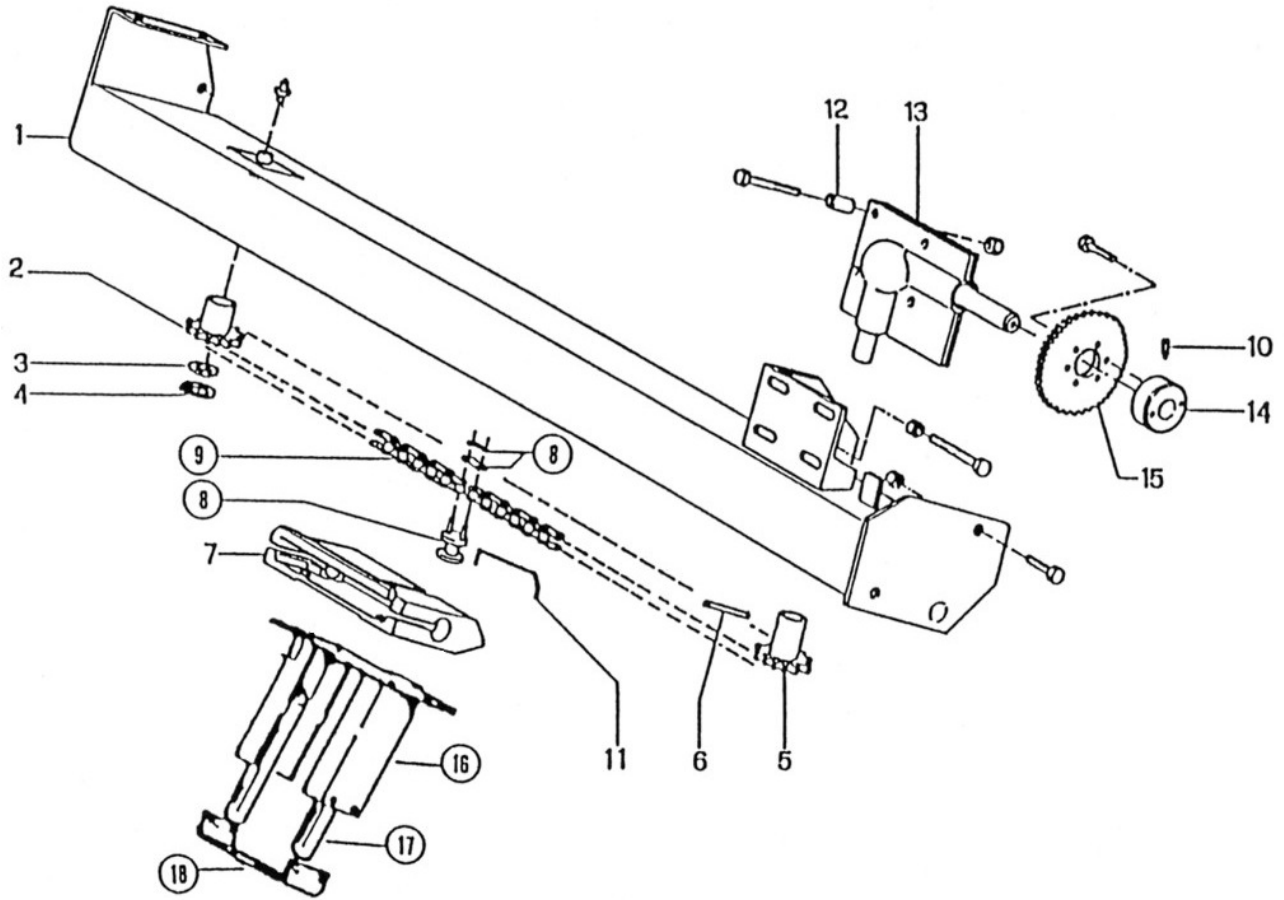

Levelwind Assembly

No.	Part Number	Description	Oty.
1	02200160	FRAME,HOSE GUIDE	1
2	02099148	SPRKT,IDLER Z10 1" PITCH 25MM BORE	1
3	55306280	BUSH,MACH 1-1/2X1X18GA	1
4	52662540	RING,RET EX	1
5	02209040	SPROCKET, 10 TOOTH 1.0" PITCH	1
6	58902140	PIN,SPRING 7MM X 45MM	1
7	02000141	SUPPORT,FORK	1
8	02099143	LINK,HOSE GUIDE	1
9	02004865	CHAIN 112 ROLLER OF 1"	1
10	02000152	SCREW,12MMX25MM DOGPOINT(7.5MM DIA)	1
11	02000776	CLIP,RETAINING	1
12	02200200	SPACER, GEARBOX - A-SERIES	1
13	02001085	GEARBOX,RIGHT ANGLE	1
14	02000153	HUB, SPROCKET	2
15	02099158	SPRKT,1/2 X 36 TOOTH	1
16	02004159	FORK, 110MM - FF1 18.89" LONG	1
17	02004861	ROLLER,VERTICAL SPECIAL	2
18	59202740	STRAP, FORK PE TUBE RETAINER - FF1	1
19	02201040	LEVELWIND ASSY, COMPLETE FF1/FG1	1