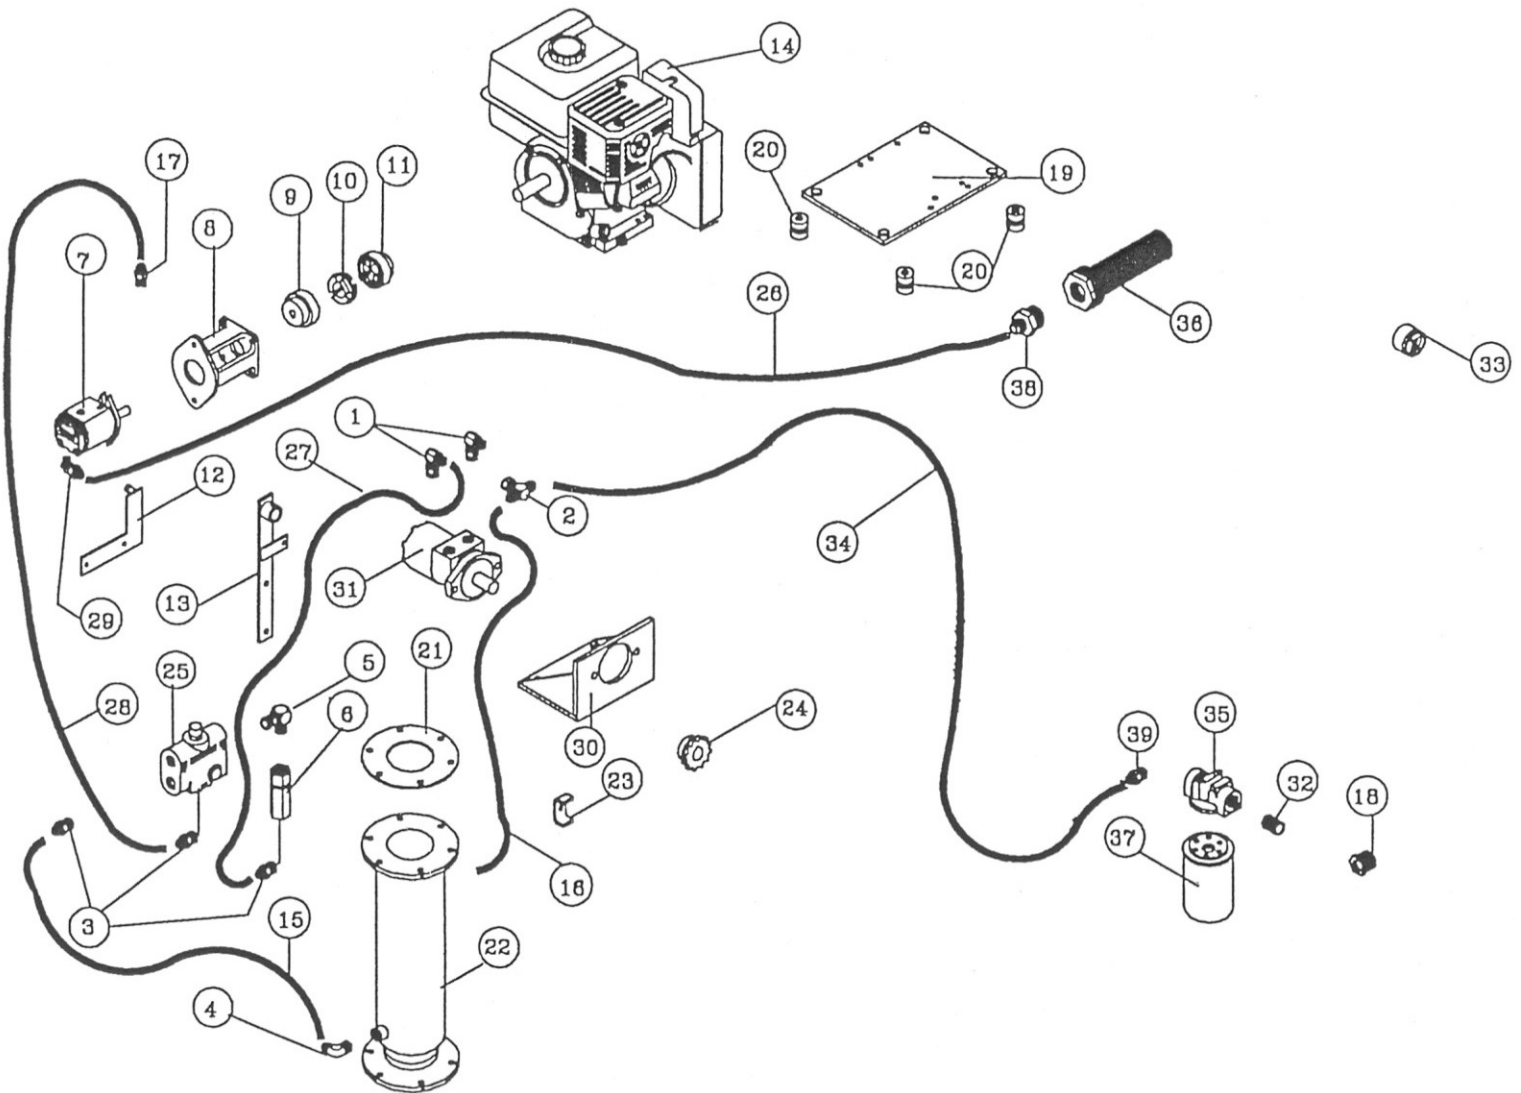

Engine Drive Assembly

No.	Description	Qty.
23	59404170 CLAMP,HYD HOSE	2
24	88003710 SPRKT,50B12 1 BORE	1
25	59500970 CONTROL,FLOW 8GPM 37/40	1
26	59501140 HOSE,12FJICX12FJIC90.7 30	1
27	59501090 HOSE,8FJICX8FJIC 3/8X17.5	1
28	59501260 HOSE,8FJICX6FJIC90 .3 113	1
29	59501170 ADPTR,12MJICX12SAEX90DEG	1
30	59403041 Mt. Motor Hyd.	1
31	59500980 MOTOR,HYDRAULIC 37/40	1
32	52501600 NPPL,CLOSE GLV 3/4	1
33	59501080 GAUGE,OIL FILTER	1
34	59501250 HOSE,8FJICX8FJIC90 3/8 70	1
35	59501060 HEAD,OIL FILTER	1
36	59500800 FILTER HYD. OIL	1
37	59501070 FILTER,SPIN HYD OIL	1
38	59501180 ADPTR,12MJICX1-1/4MNPT	1
39	59501230 ADPTR,8MJICX3/4MNPT	1