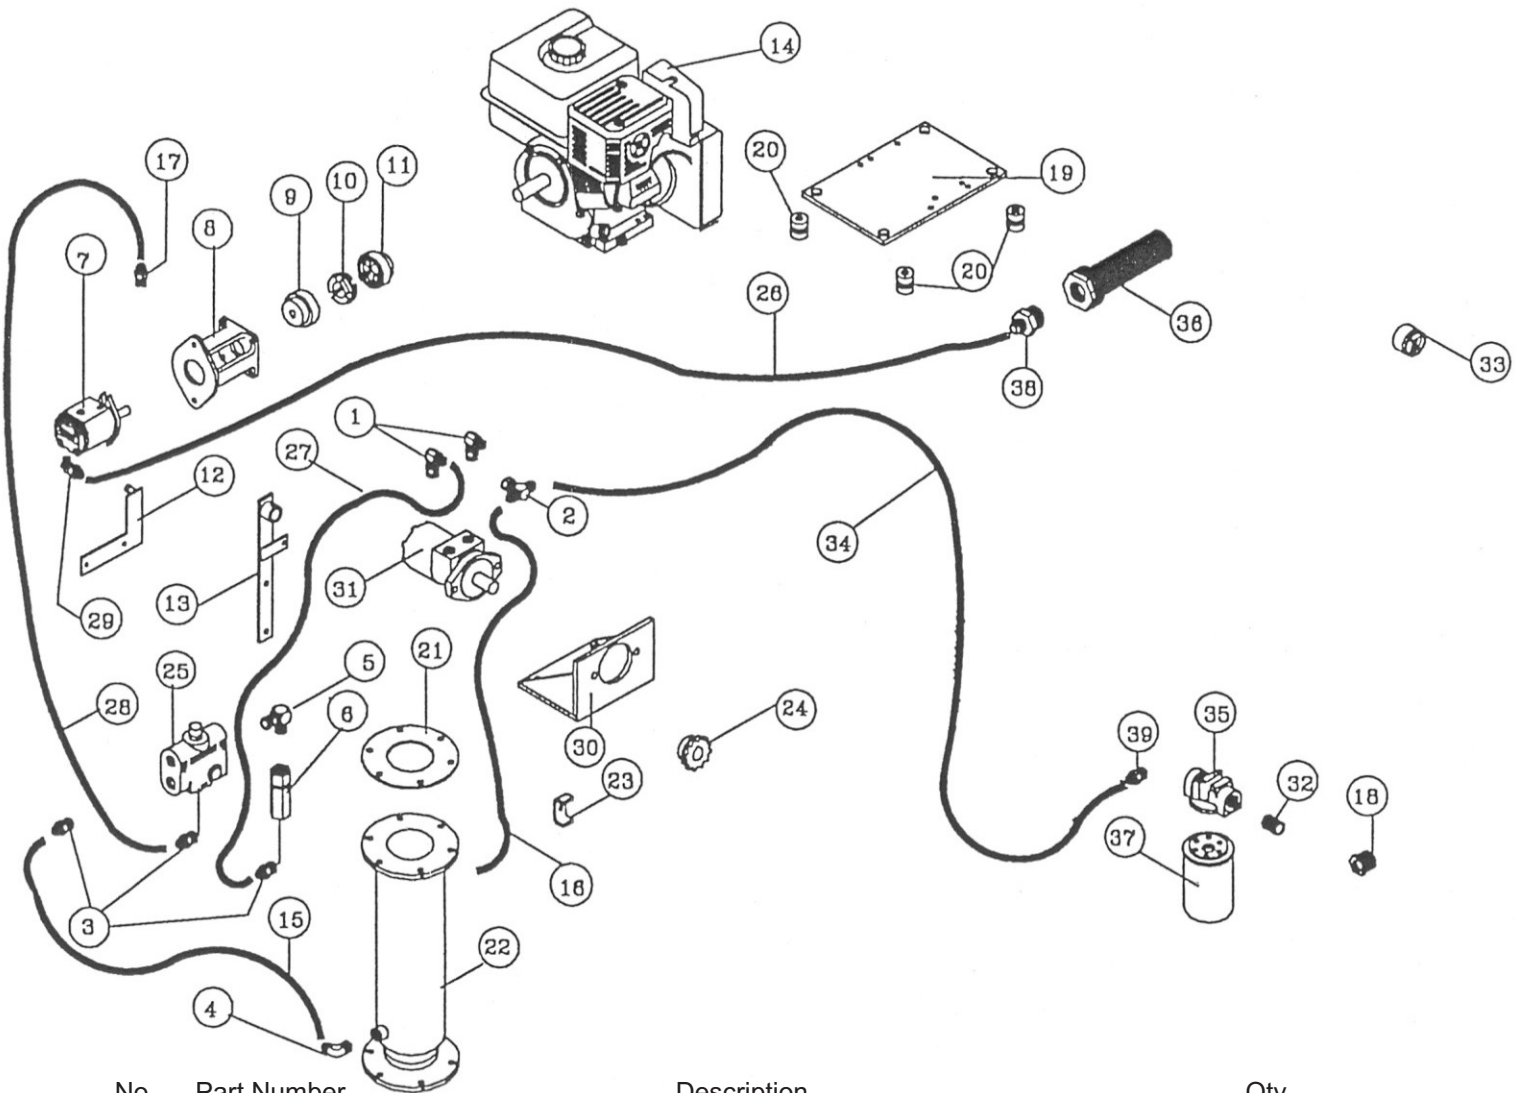

Engine Drive Assembly

No.	Part Number	Description	Qty.
1a	59501220	ADPTR,8MJICX1/2MNPTX90DEG	2
1b	59501190	ADPTR,8MJICX8MJICX90DEG	2
2	59501200	ADPTR,8MJICX8FJIC-SWX8MJI	1
3	59501210	ADPTR,8MJICX1/2MNPT	5
4	59501220	ADPTR,8MJICX1/2MNPTX90DEG	1
5	59501150	ADPTR,1/2MNPTX1/2MNPTX90	1
6	59501000	VALVE,HYD CHECK	1
7	59500990	PUMP,HYDRAULIC 37/40	1
8	59501040	ADPTR,FLANGE,PUMP-ENG 8HP	1
9	59501020	CPLNG,HALF PUMP 5/8" BORE	1
10	59501030	CPLNG,RUBBER 25 THROUGH40	1
11	59501010	CPLNG,HALF ENG 1" BORE	1
12	59404660	MT,SPRING	1
13	59404560	ARM	1
14	58407016	ENGINE,B&S 9 HP	1
15	59501100	HOSE,8FJICX8FJIC90.3 12.5	1
16	59501110	HOSE,8FJICX8FJIC90 3/8 22	1
17	59501340	ADPTR,8MJICX6SAE	1
18	52501610	BSHNG,RDCNG STEEL (PLTD) 1X3/4	1
19	59500331	PLATE ENG B&S 9 HP	1
20	59404260	DAMPENER,MOTOR MT.	4
21	59001700	GASKET 6.12 BCD	2
22	59403570	COOLER,HYD OIL	1