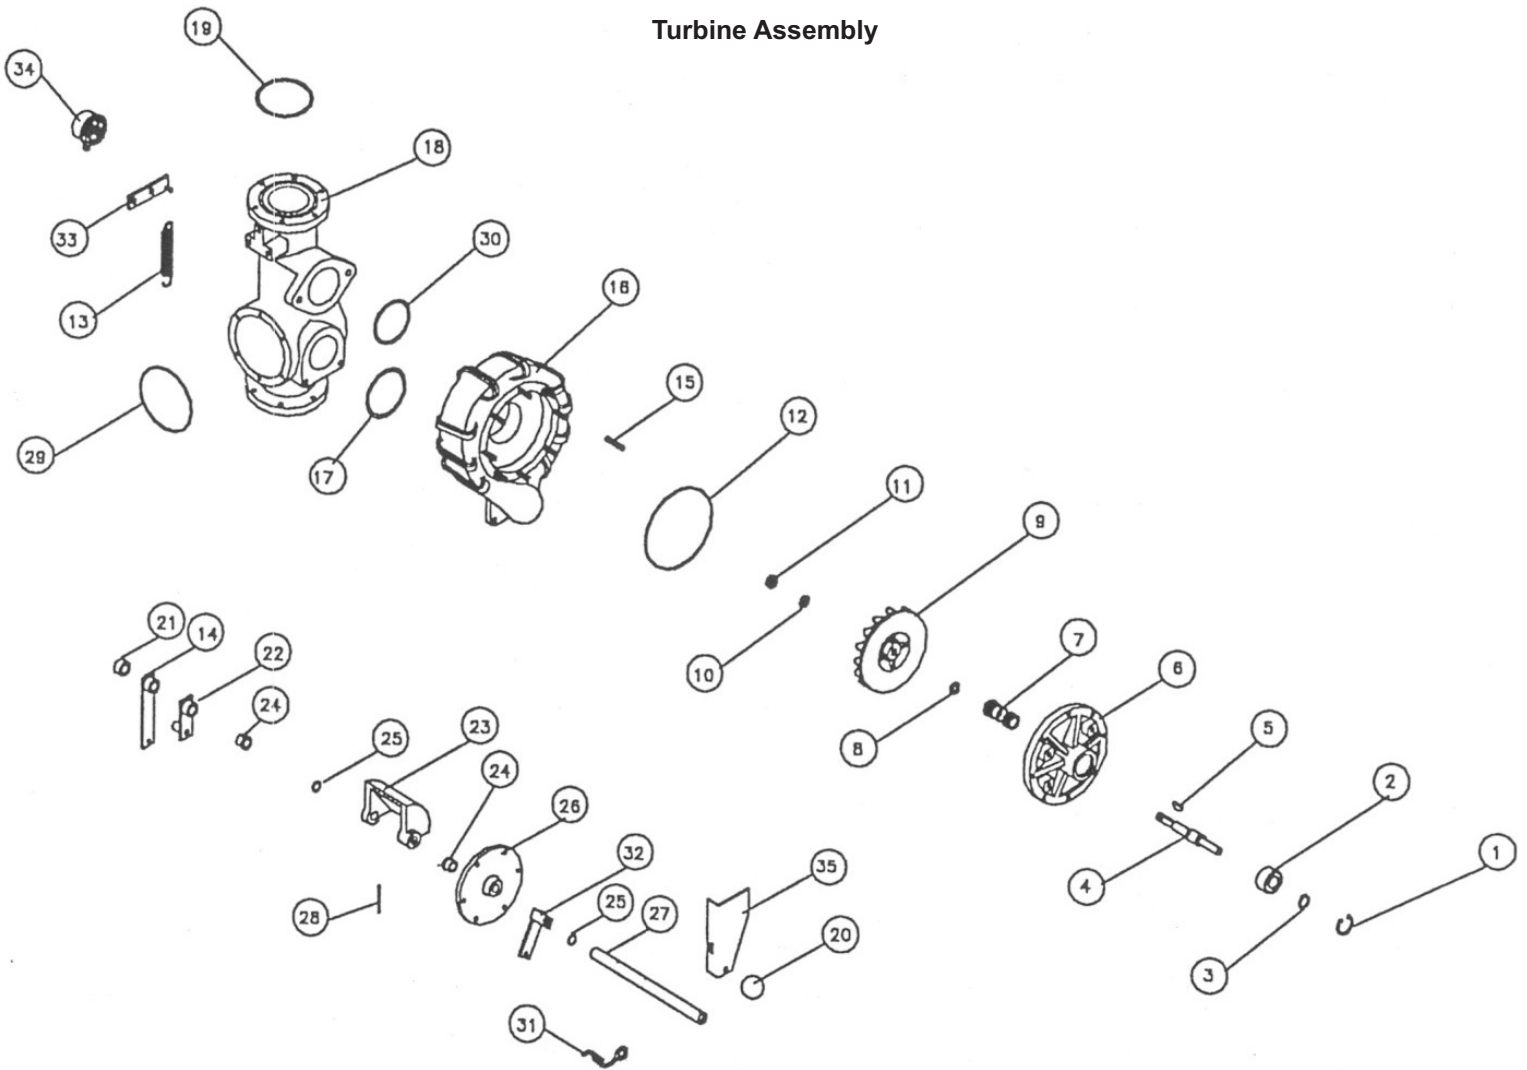

Turbine Assembly

No.	Part Number	Description	Qty.
1	52662530	RING,RET IN	1
2	52663290	BEARING,DBL W5205-2RS .937	1
3	52662540	RING,RET EX	2
4	51648535	SHAFT,RNR LNG KW 6.9 OAL	1
5	58401120	KEY,WOODRUFF3/16X3/4NIALY	1
6	27733554	FACE PLATE 200/400 3/4SEA	1
7	58401111	SEAL,MECH 3/4"ID CERAMIC	1
8	58401130	BUSH,MACH 1X5/8X18GA	1
9	27733565	RUNNER, .9X 7.45 W/K.W.	1
10	58401140	BUSH,MACH 1X5/8X14GA	1
11	55248440	NUT,JAM NF 5/8 NYLON INSERT PLATED	1
12	46548510	O-RING 7-11/16X7-1/2X3/32	1
13	45035360	SPRING TNSN 1 X 6 PLATED	1
14	59403750	LEVER GATESHAFT	1
15a	55035390	STUD,SS 3/8-16X2-1/8 SPEC	8
15b	55448453	WASHER,LOCK SS 3/8	8
15c	55101733	NUT,SS 3/8	8
16	27748631	VOLUTE, PP200 (W/STUDS)	1
17	46548480	O-RING 4-5/8 X4-1/8 X1/4	1
18	27648512	DIVERter,BTTM ENT 200/400	1