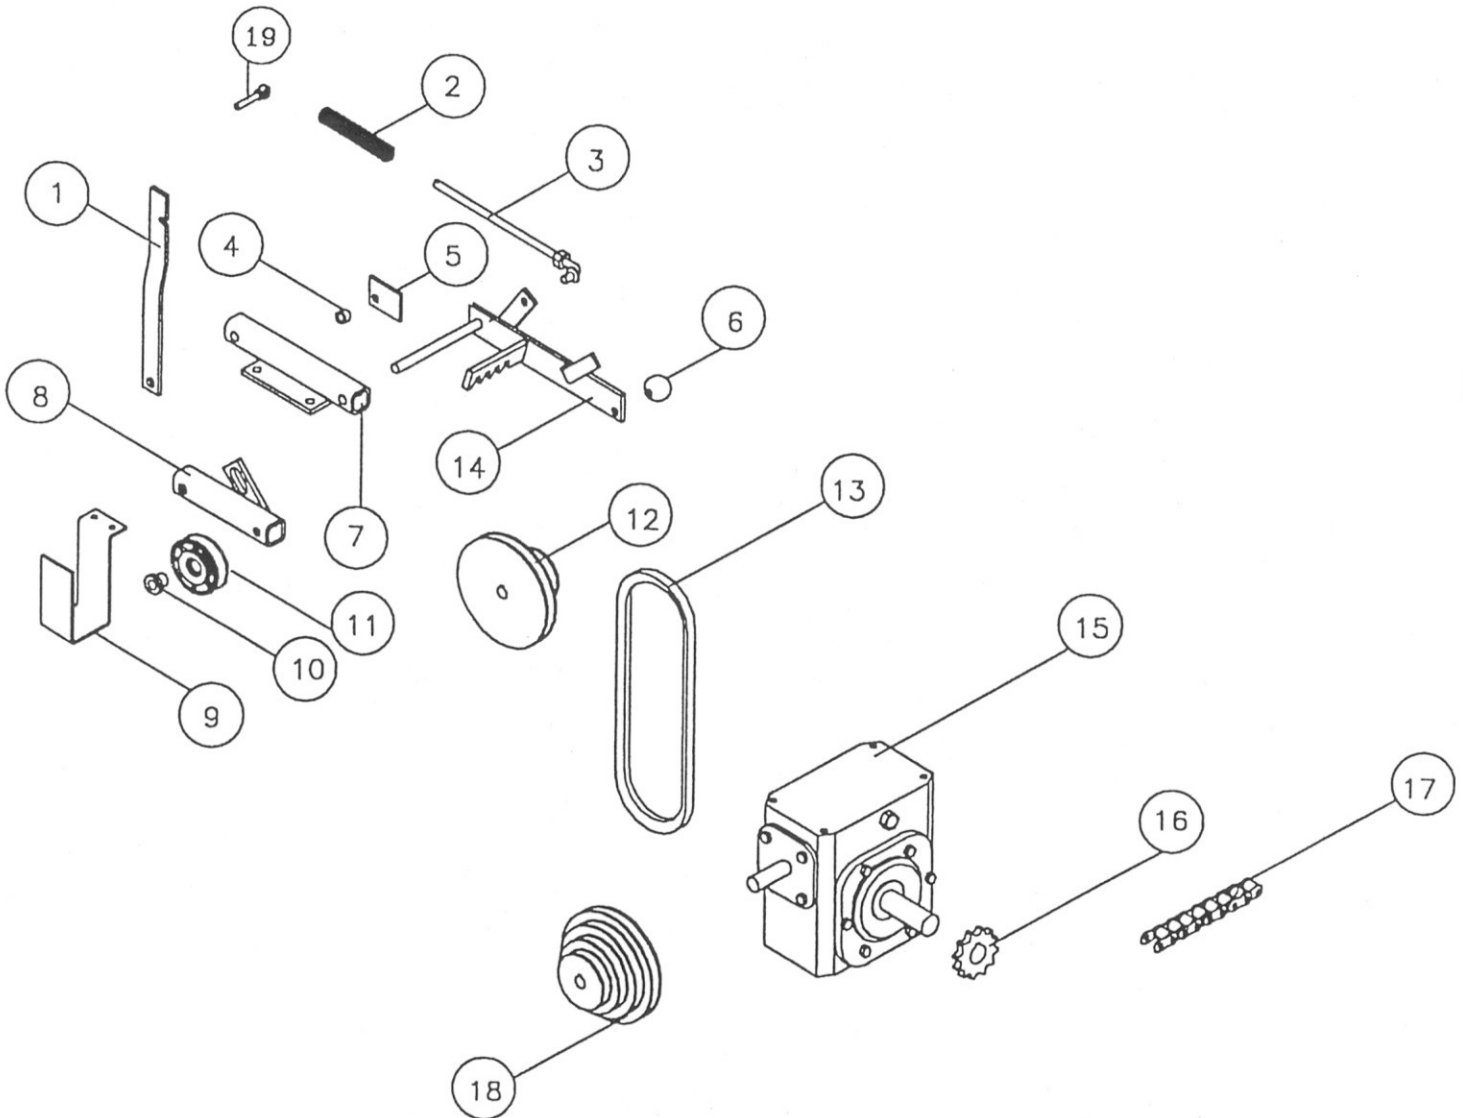

Drive Train Group Turbine

No.	Part Number	Description	Qty.
1	59405590	IDLER HOLD OUT	1
2	59502140	SPRING COMP	1
3	59405580	SPRING SLIDE	1
4	51248470	BUSH,STL .56X.40X.28L	2
5	59500150	STOP	1
6	30249150	KNOB,BALL 3/8-16 FEMALE THREADS	1
7	59405400	IDLER MT.	1
8	59405440	IDLER MOUNT	1
9	59500140	SHIELD	1
10	58606130	BUSH,SHOULDERSB0003 EFSO	1
11	58606120	PLLY,IDLER W/O 1/2" SLEEVE	1
12	59405661	PLLY,4 STEP 5/8" BORE	1
13	58801845	BELT,COG 4L43	1
14	59405570	IDLER LEVER	1
15	58802861	GEARBOX,WORM20-1ASYJ 726B	1
16	88003711	SPRKT,50B12 1-1/8 BORE	1
17	87548460	CHAIN,#50 ROLLER PER FT	ft. 5
18	59405665	PLLY MACHINED	1
19	59500180	EYE,PIN	1