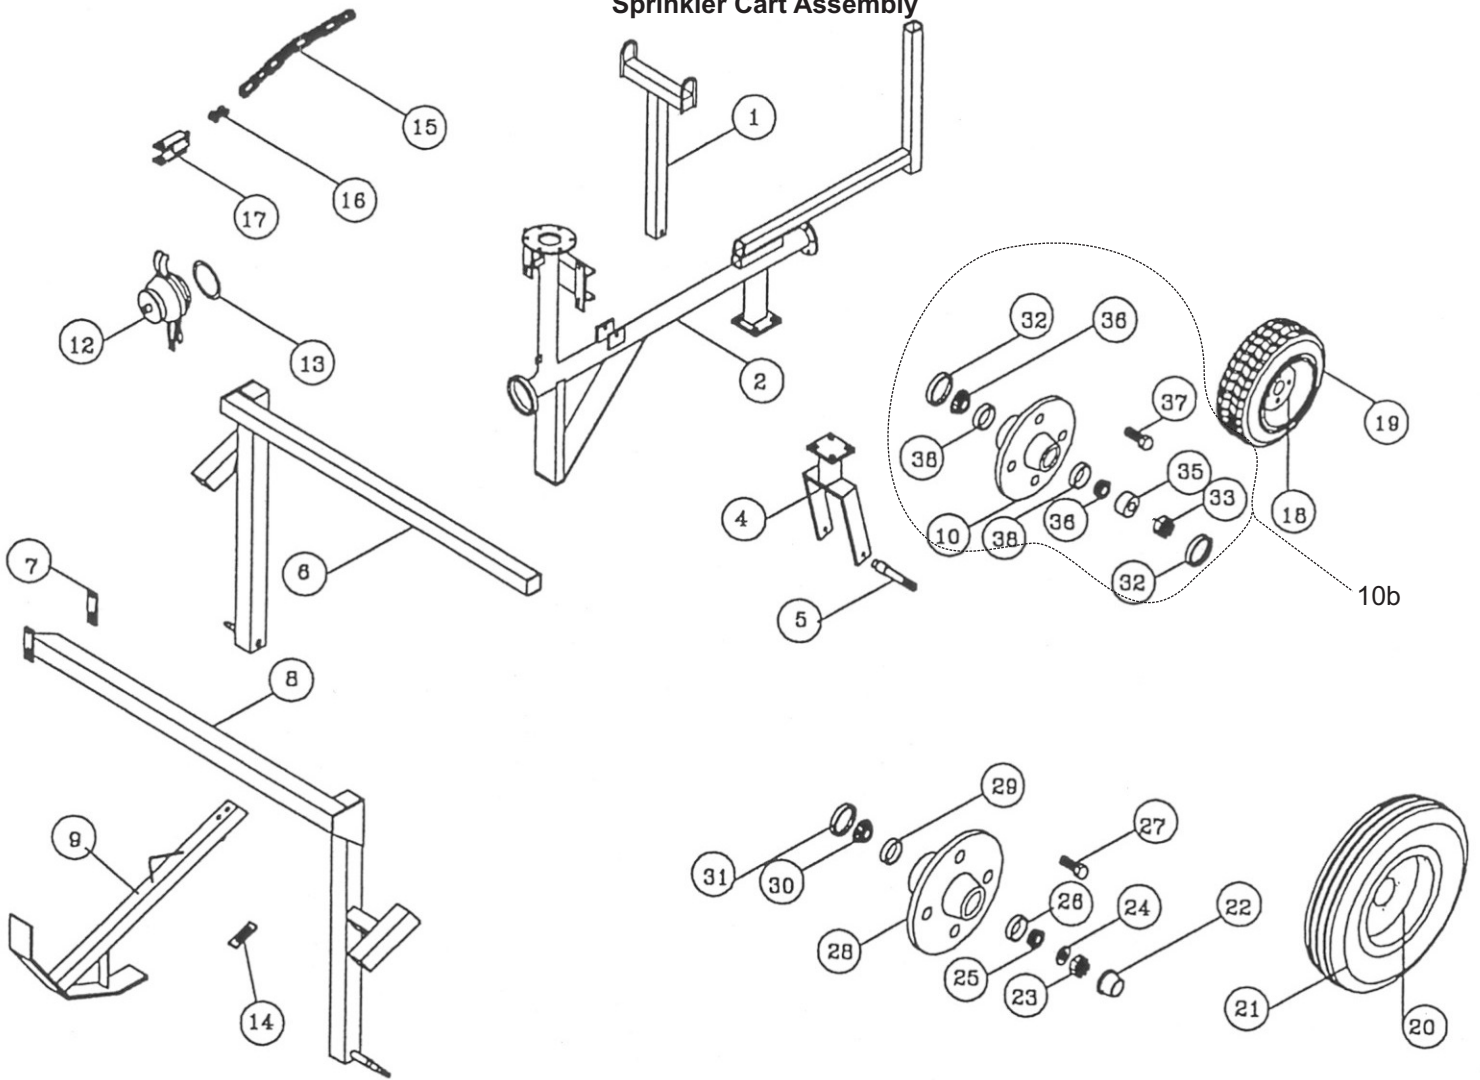

Sprinkler Cart Assembly

No.	Part Number	Description	Qty.
21a	22702560	TIRE,6.70X15 4 PLY	2
21b	22702561	TUBE,INNER 5:90 & 6.70X15	2
22	22709360	CAP,HUB	2
23	55209440	NUT,SLOTTED NF 5/8	2
24	55306280	BUSH,MACH 1-1/2X1X18GA	2
25	51509420	BEARING,TIMKEN LM11949	2
26	51009410	RACE,OUTER LM11910	8
27	58900630	Bolt Wilton 9435491	2
28	58900650	HUB,WITH CUPS ONLY W633	2
29	51009400	RACE,LM67010	2
30	51509390	BEARING,TIMKEN LM67048	2
31	58900660	SEAL,CR14975	2
32	58803565	SEAL,CR12437	2
33	51516020	nut 1" NFF Slotted	2
35	06002450	SLEEVE	1
36	58803563	BEARING,TIMKEN L44643	2
37	58803560	BOLT,LUG WILT 913535	4
38	50702930	KIT, CUP AND CONE SET	2
39	59504930	SPINDLE,REAR GUNCART	2