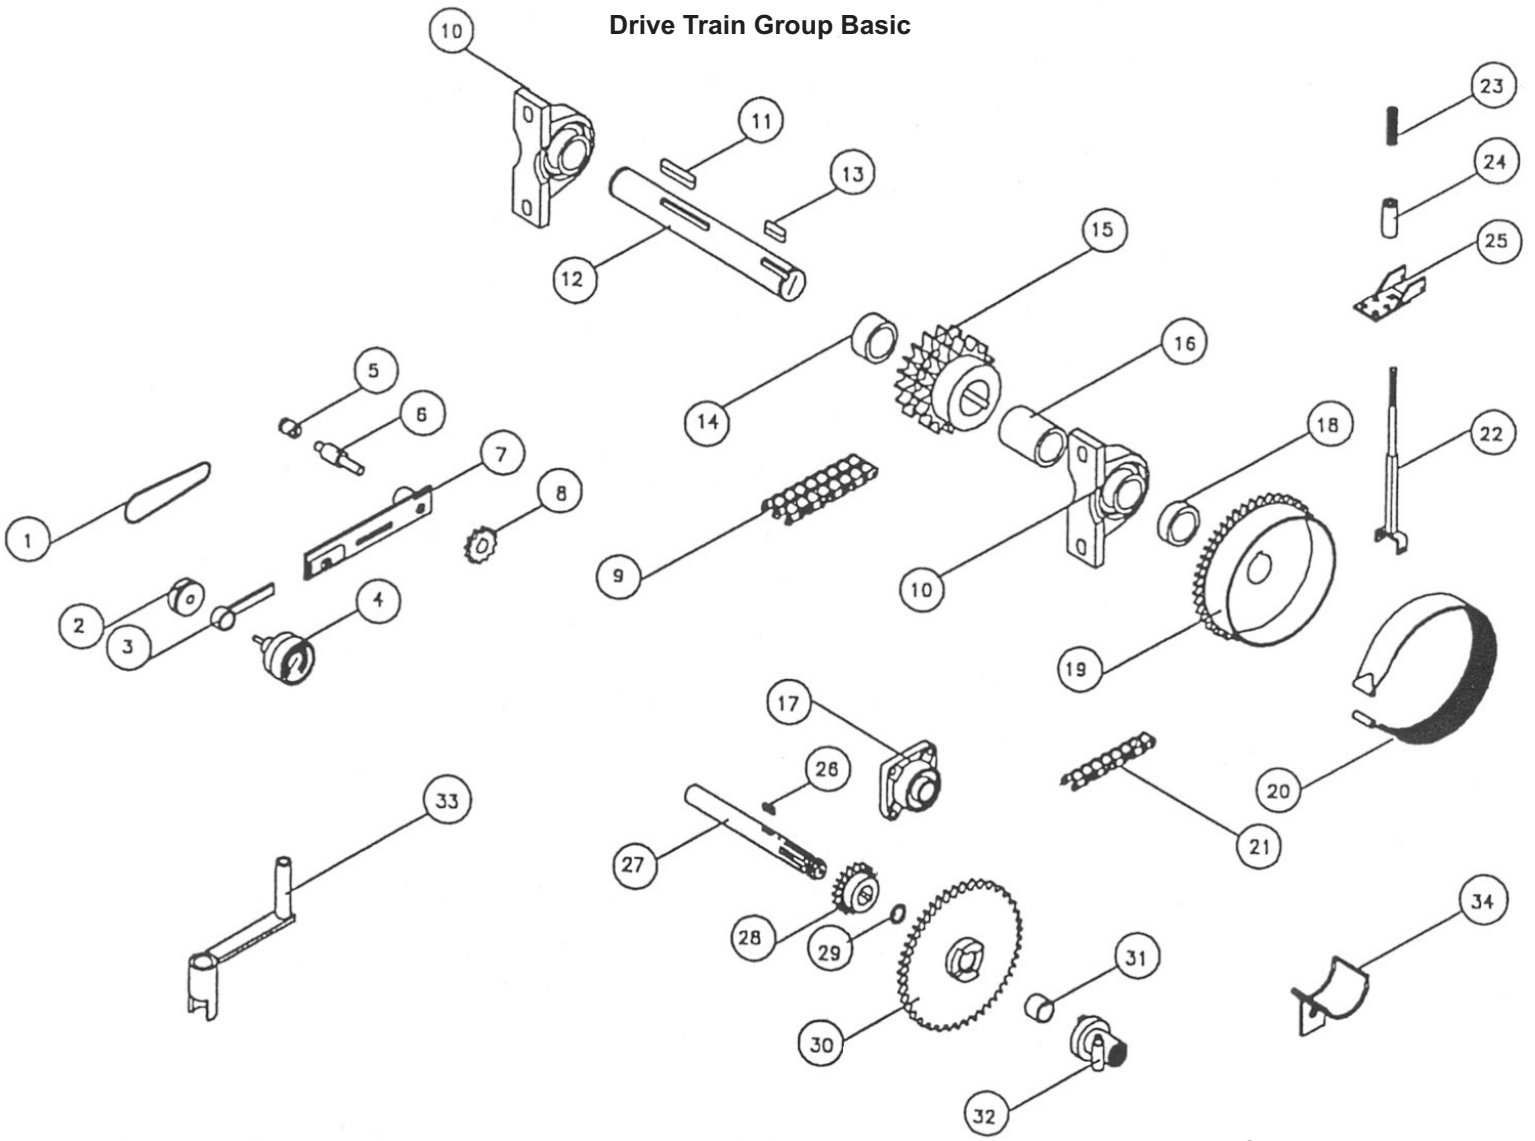

## Turbine Assembly

No.	Part Number	Description	Qty.
1	52662530	RING,RET IN	1
2	52663290	BEARING,DBL W5205-2RS .937	1
3	52662540	RING,RET EX	2
4	51648535	SHAFT,RNR LNG KW 6.9 OAL	1
5	58401120	KEY,WOODRUFF3/16X3/4NIALY	1
6	27733554	FACE PLATE 200/400 3/4SEA	1
7	58401111	SEAL,MECH 3/4"ID CERAMIC	1
8	58401130	BUSH,MACH 1X5/8X18GA	1
9	27733565	RUNNER, .9X 7.45 W/K.W.	1
10	58401140	BUSH,MACH 1X5/8X14GA	1
11	55248440	NUT,JAM NF 5/8 NYLON INSERT PLATED	1
12	46548510	O-RING 7-11/16X7-1/2X3/32	1
13	45035360	SPRING TNSN 1 X 6 PLATED	1
14	59403750	LEVER GATESHAFT	1
15a	55035390	STUD,SS 3/8-16X2-1/8 SPEC	8
15b	55448453	WASHER,LOCK SS 3/8	8
15c	55101733	NUT,SS 3/8	8
16	27748631	VOLUTE, PP200 (W/STUDS)	1
17	46548480	O-RING 4-5/8 X4-1/8 X1/4	1
18	27648512	DIVERter,BTTM ENT 200/400	1

### Drive Train Group Basic

No.	Part Number	Description	Oty.
1	59406090	BELT,TACH 3MMX29.4 IN	1
2	59404410	PULLEY,TACH 2.31	1
3	59404400	MT,TACH	1
4	02201200	TACHOMETER ASM,0-400 FT/HR A SERIES	1
5	02201190	PULLEY,GREEN TACH .788	1
6	59502280	BEARING,TACH	1
7	59404370	MT,TACH & IDLER	1
8	88049311	SPRKT,50B10 5/8 BORE	1
9	87548471	CHAIN,#60-2DW RLLR PER FT	ft. 25
10	52651890	BEARING,PLLW BLCK 2-1/4"	2
11	52660710	KEY, 1/2 X 2 RD ENDS	1
12	59404150	JACKSHAFT	1
13	52660471	KEY 1/2 SQ X1-1/2 RD ENDS	1
14	59405812	TUBE 2.5 X 2.31 X 1.900	1
15	88048842	SPRKT,60-2B18 2-1/4B DBBL	1
16	59405811	TUBE 2.5 X 2.31 X 3.540	1
17	58408070	BEARING,FLANGE 4 HOLE 1-3/8	2
18	59405830	TUBE 2.5 X 2.31 X 1.190	1
19	59203050	SPRKT,BRAKE 60B54 2-1/4B	1
20	59203080	BAND,BRAKE 10 IN	1
21a	87548460	CHAIN,#50 ROLLER PER FT	ft. 5.7
21b	87548470	CHAIN,#60 ROLLER PER FT	ft. 7
22	59203031	SPRING BOLT	1