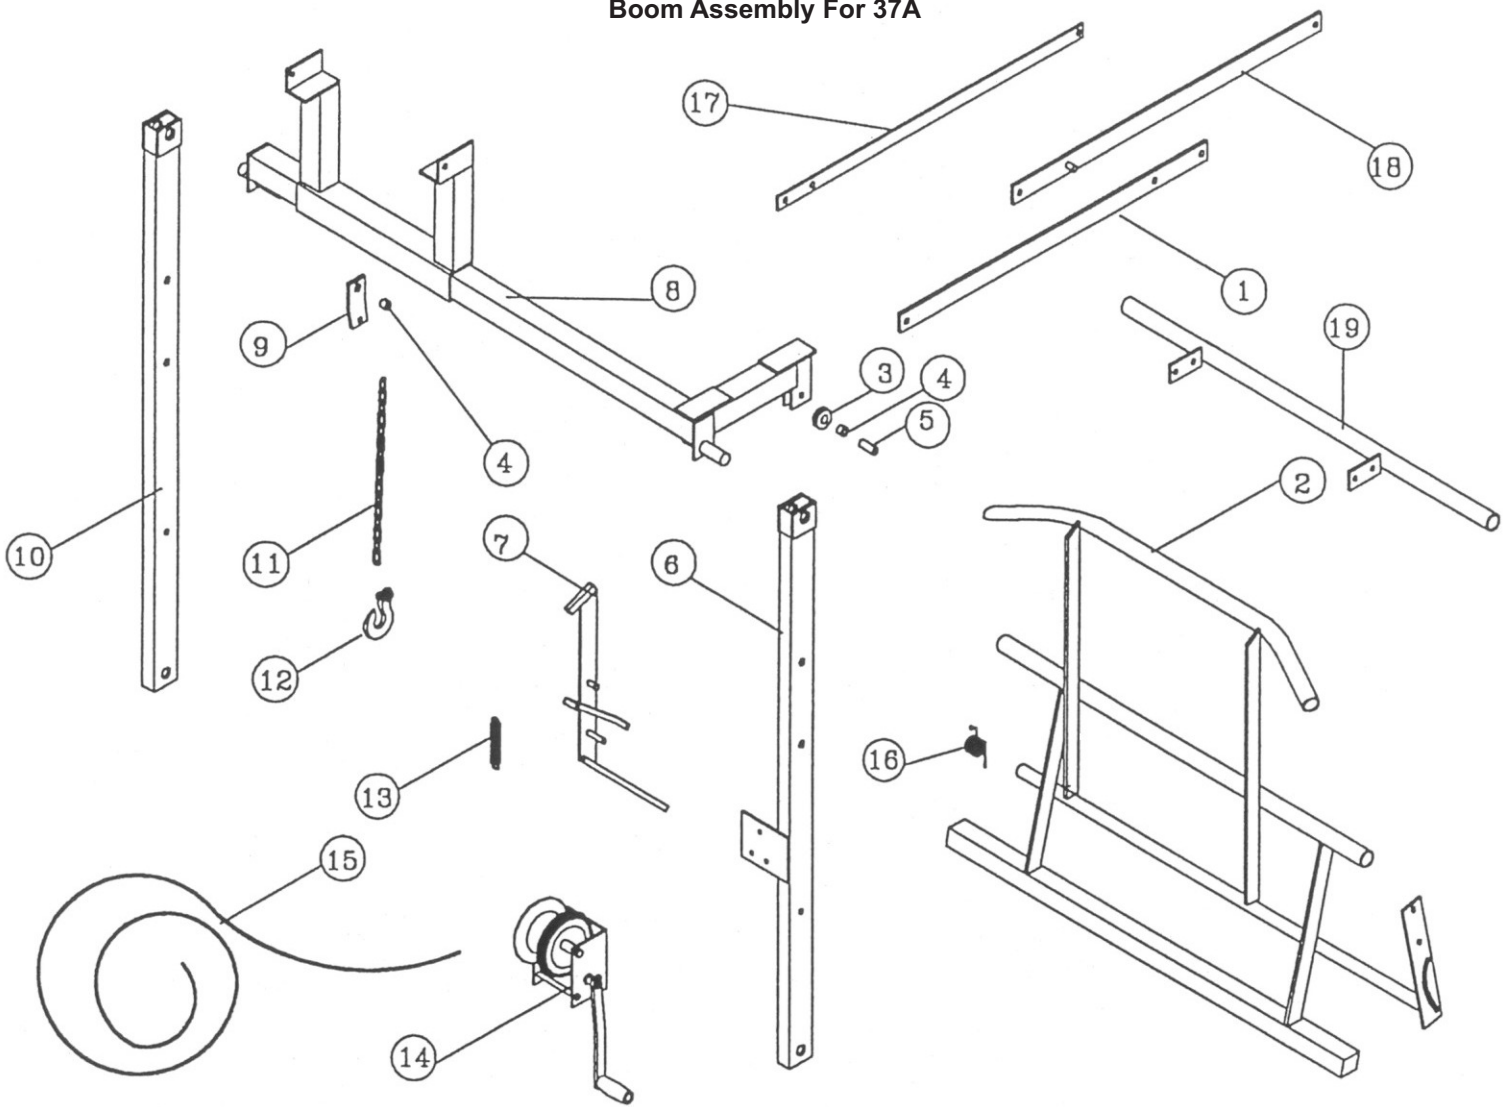

Boom Assembly For 37A

No.	Part Number	Description	Oty.
1	59500670	BRACE	2
2	59403621	SHUT OFF BAR	1
3	40249060	PLLY,WRP17/32X2X7/8B STL	1
4	32551910	BUSH,STL.843X.56X.62L	4
5	59500540	BUSH,STL 3/4X.51X1.75L	1
6	59403391	ARM,LIFT	1
7	59404760	BOOM,CATCH	1
8	59403491	BOOM,LIFT ASSM.	1
9	59500730	LINK,BOOM CHAIN	2
10	59403361	ARM,LIFT	1
11	85040600	CHAIN,3/8 PROOF COIL PLTD	ft. 4.7
12	52355650	HOOK,CLEVIS SLIP 3/8 ZN	2
13	45035360	SPRING TNSN 1 X 6 PLATED	1
14A	40048551	WINCH FULTON K 1550	1
14B	59500320	WINCH,750KG TROLLEY LIFT	1
15	75048440	CABLE,1/4-7X19 GAC PER FT	ft. 12
16	02000166	SPRING, COIL - SHUT OFF	1
17	59500690	TRANSPORT STRAP	2
18	59500680	BRACE	2
19	59501520	BAR,SAFETY	1