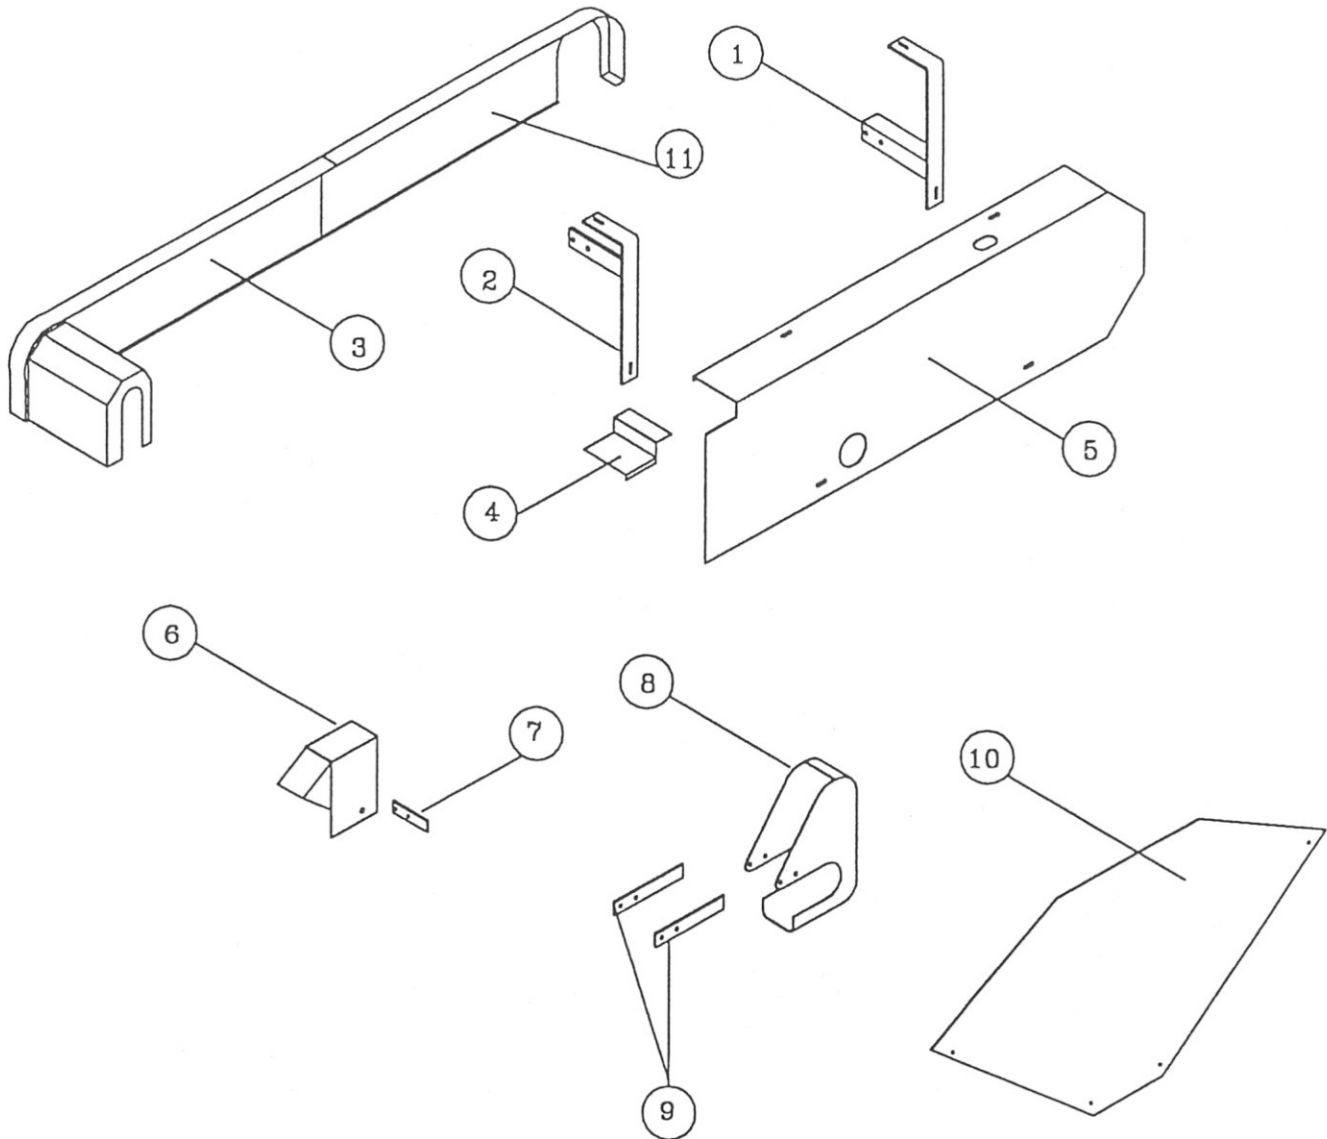

Shield Group

No.	Part Number	Description	Oty.
1	59404470	Hood Mt. Front	1
2	59404460	Hood Mt. Rear	1
3	02201220	SHIELD, LEVELWIND BOTTOM	1
4	59404580	Shield, Tach and Motor	1
5	59404340	GUARD, 30A	1
6	59405480	SHIELD TURB BELT	1
7	59405710	Bar	1
8	59405670	GUARD, 60-2 CHAIN 30,37,40	1
9	59500040	BRACE	1
10	59300391	SHIELD, 37A SPOOL	1
11	02201231	GUARD, LEVELWIND TOP - FG1	1