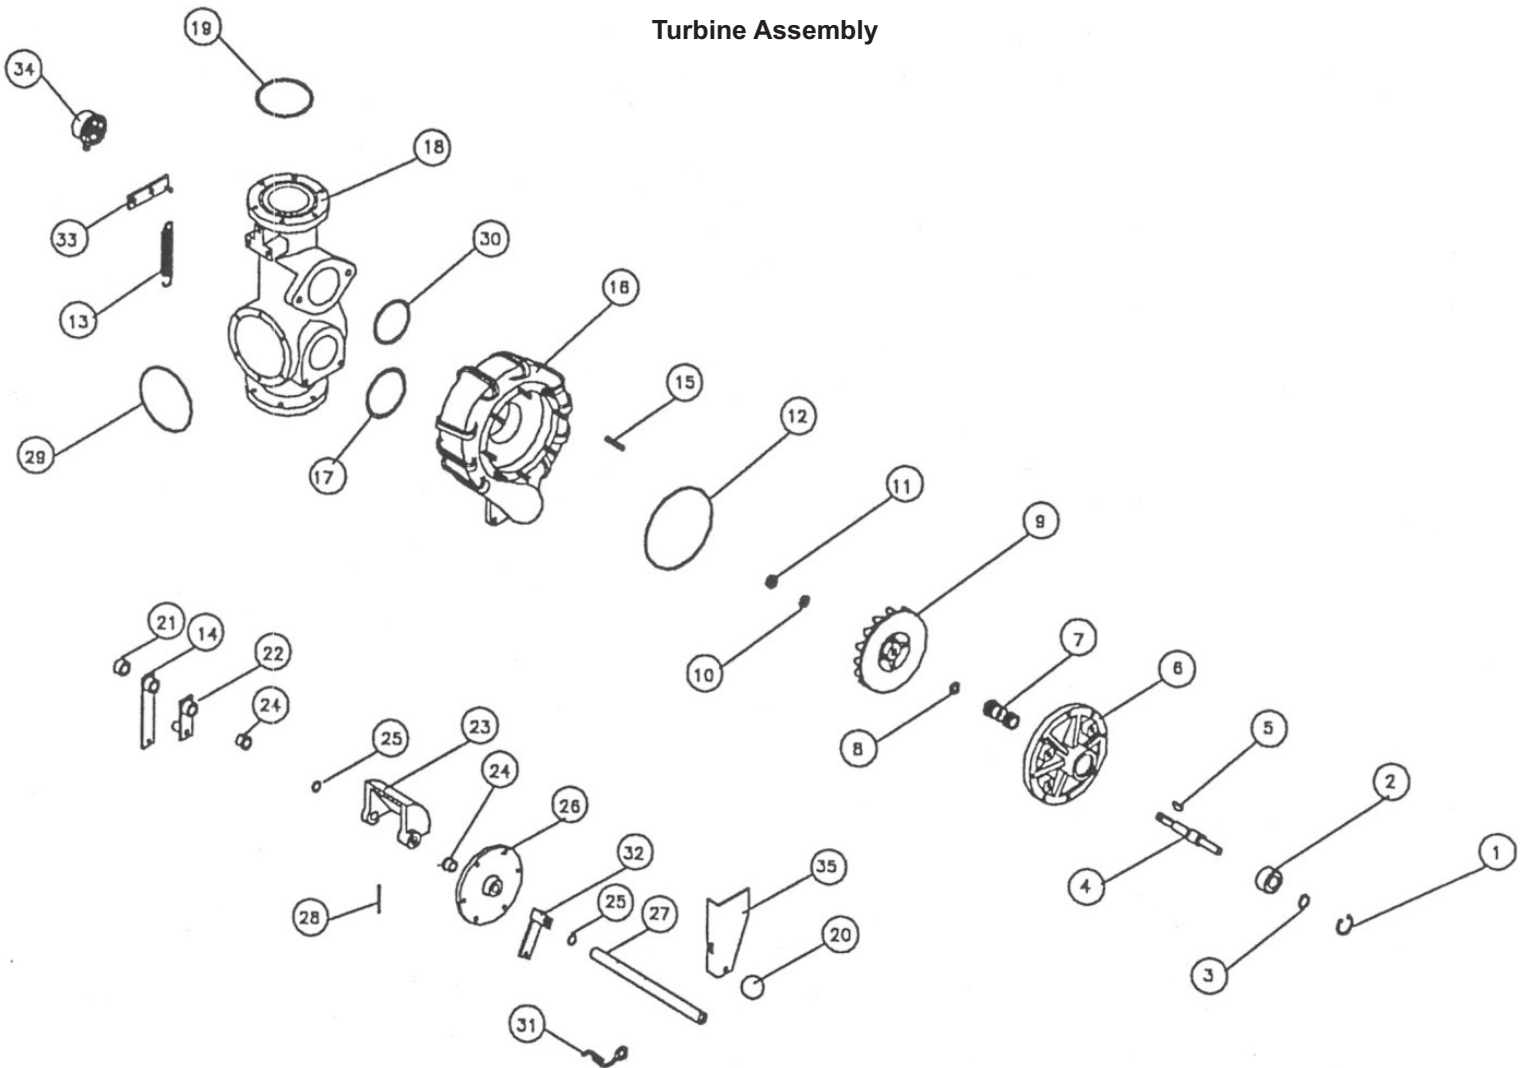

Turbine Assembly

No.	Part Number	Description	Oty.
19	46546680	O-RING 5-1/8 X4-5/8 X1/4	1
20	30249150	KNOB,BALL 3/8-16 FEMALE THREADS	1
21	51348451	COLLAR,SET 3/4"	1
22	59403710	ARM COMP,GATE SHAFT	1
23	27734061	GATE, 200/400	1
24	51135100	BEARING,O FL .87X.75X.75 LNG	2
25	46534020	O-RING 7/8X3/4X1/16	2
26	27648471	PLATE,COVER 200/400	1
27	99070271	KIT GATE SHAFT ABV 300000	1
28	55636330	PIN,SPRING 7/32 X 1-1/2	1
29	46548500	O-RING 5-15/16X5-3/4X3/32	1
30	46548490	O-RING 4-1/4 X3-3/4 X1/4	1
31	59403140	STOP, GATE SHAFT	1
32	59500170	GATE SHAFT STOP	1
33	58506090	MOUNT,SPRING	1
34	58606750	GAUGE, PRESS 0-300	1
35	59403100	GATE SHAFT ARM	1