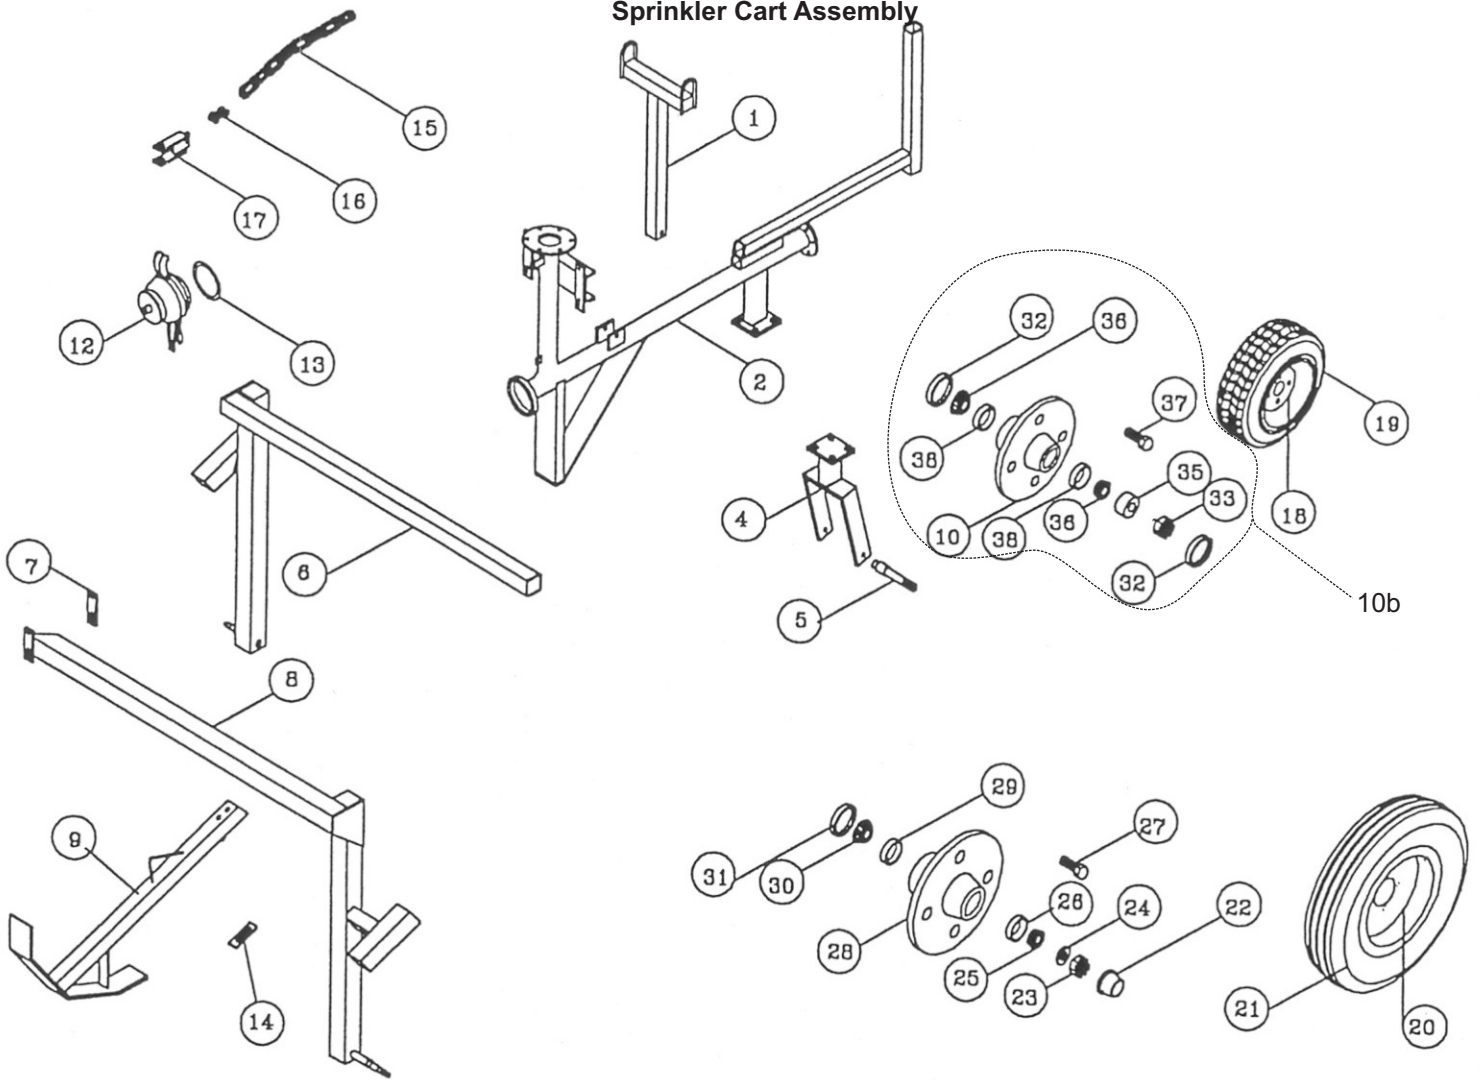

Sprinkler Cart Assembly

No.	Part Number	Description	Qty.
1	59100031	BAIL,LIFT	1
2a	59403821	Body Guncart 37-40 (22.6" Riser)	1
2b	59403824	Body Guncart 37-40 (9.5" Riser)	1
4	06009974	YOKE, FRONT	1
5	06010199	AXLE,FRONT	1
6a	59500530	LEG,INNER 37-40 (39.8" Leg Height)	1
6b	59500531	LEG, INNER 37-40 (26.19" Leg Height)	1
7	58408430	STRAP	2
8a	59500490	LEG,OUTER 37-40	2
8b	59500491		
9	59500480	LEG,STABILIZER GUNCART	2
10a	58803564	HUB,WITH RACES ONLY W440	1
10b	59503820	HUB & AXLE ASSM GUNCART40	1
12	59406100	PLUG,GUNCART	1
13	58800233	SEAL RING 4" 6-3/8 OD X 9/16	1
14	59700910	PIN,3/8 X 2.5	2
15	85040600	CHAIN,3/8 PROOF COIL PLTD	ft. 3
16	52353941	CLEVIS,DBL CMBL 542-3301	2
17	52354210	HITCH, CHAIN	1
18	59302640	WHEEL,8X5.75 4BOLT 4BCD	1
19a	59302650	TIRE,16X6.5X8 4 PLY	1
19b	59302651	TUBE,INNER 16X6:50X8	1
19c	59506060	WHEEL&TIRE,16X6:50X8 4PG	1
20	50201740	WHEEL&TIRE ASSY 6.70X15 5"BCD4BOLT	2