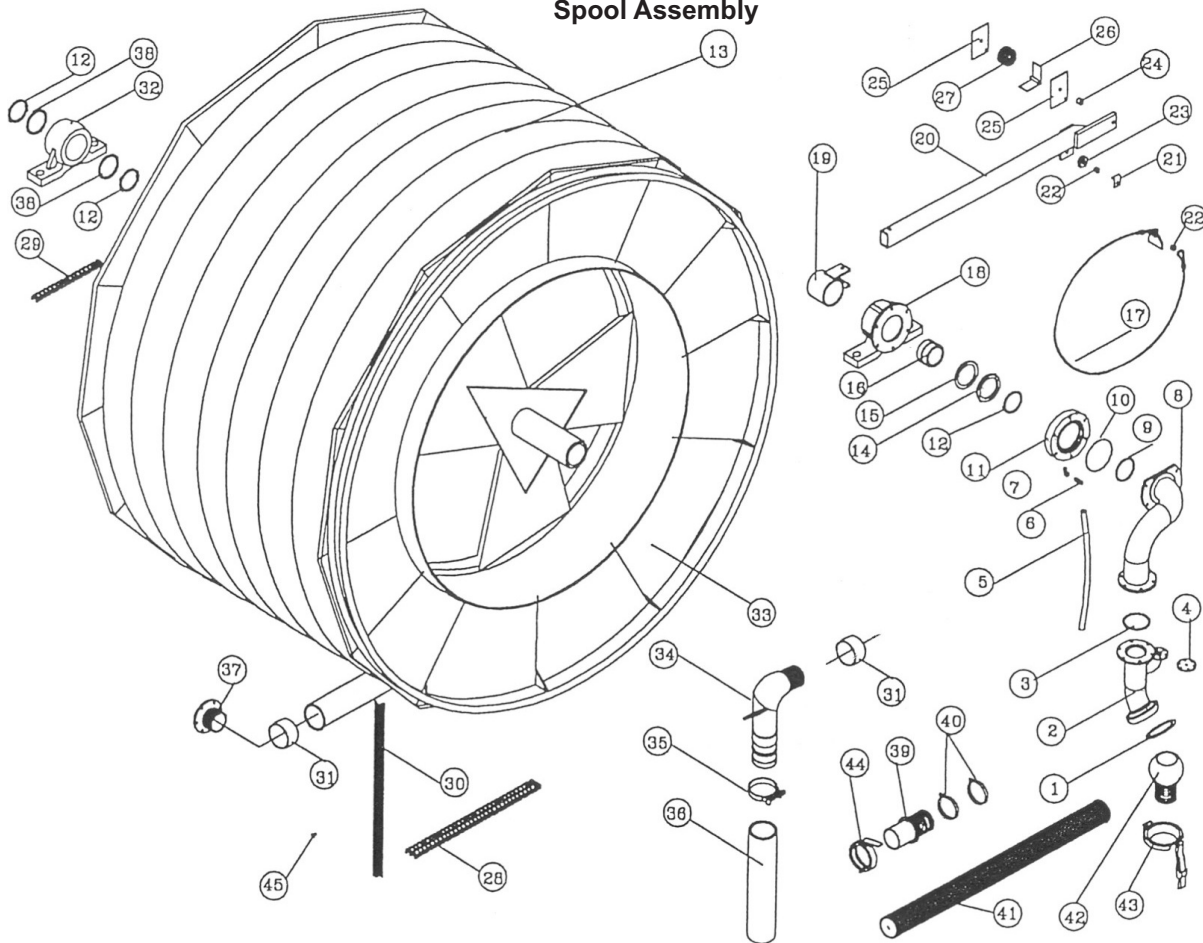

Spool Assembly

No.	Part Number	Description	Qty.
22	32551910	BUSH,STL.843X.56X.62L	3
23	40249060	PLLY,WRP17/32X2X7/8B STL	2
24	59405170	BUSH,STL 1X.64X.75L	1
25	59405150	SHIELD,SIDE IDLER	2
26	59405160	Shield Side Idler Front	1
27	88048611	IDLER,60-2 W/BUSH	1
28a	87548471	CHAIN,#60-2DW RLLR PER FT	ft. 30
28b	30248611	LINK,#60-2 DBL WD CNNCTR	1
28c	30248621	LINK,#60-2 DBL WD OFF-SET	2
29a	02001140	CHAIN 1/2 METRIC ROLLER	ft. 9.7
29b	02201110	LINK 1/2 CONNECTOR	1
29c	02201100	LINK,1/2" OFF-SET METRIC	1
30	52654188	BELTING 40 2.2 X 29 FT	1
31	02099115	BAND, HOSE 110MM	2
32	02200150	BEARING,SPOOL FF1,37	1
33	58900866	Spool	1
34	02003107	ELBW,110MM TUBE	1
35	03019258	SUPRA CLAMP 112MM-121MM	4
36	02099111	HOSE 100 X 118MM, 33" LONG	1
37	02003119	HOSE RING WITH FLANGE 110MM	1
38	02200380	SPACER,D2 SPOOL	2
39	58802660	HOSE END INLET 4	1
40	03019240	SUPRA CLAMP 104MM-112MM	4
41	25249620	HOSE, IRR SUPPLY REMNANT 4"(PERFT)	ft. 30
42	58802561	HOSE END OUTLET - 4" BALL	1
43	58800231	LEVER RING 4" 451 108MM	1
44	40049270	BAND,RING LOCK 4 IN	1
45	52357180	BOLT,STEP 5/16 X 1 GR2	12
	59400020	SPRING PULL	1
	59400040	SCREW, SPRING - 40A	1
	58802880	SPRING, 1-1/2 X .25 X 10	1