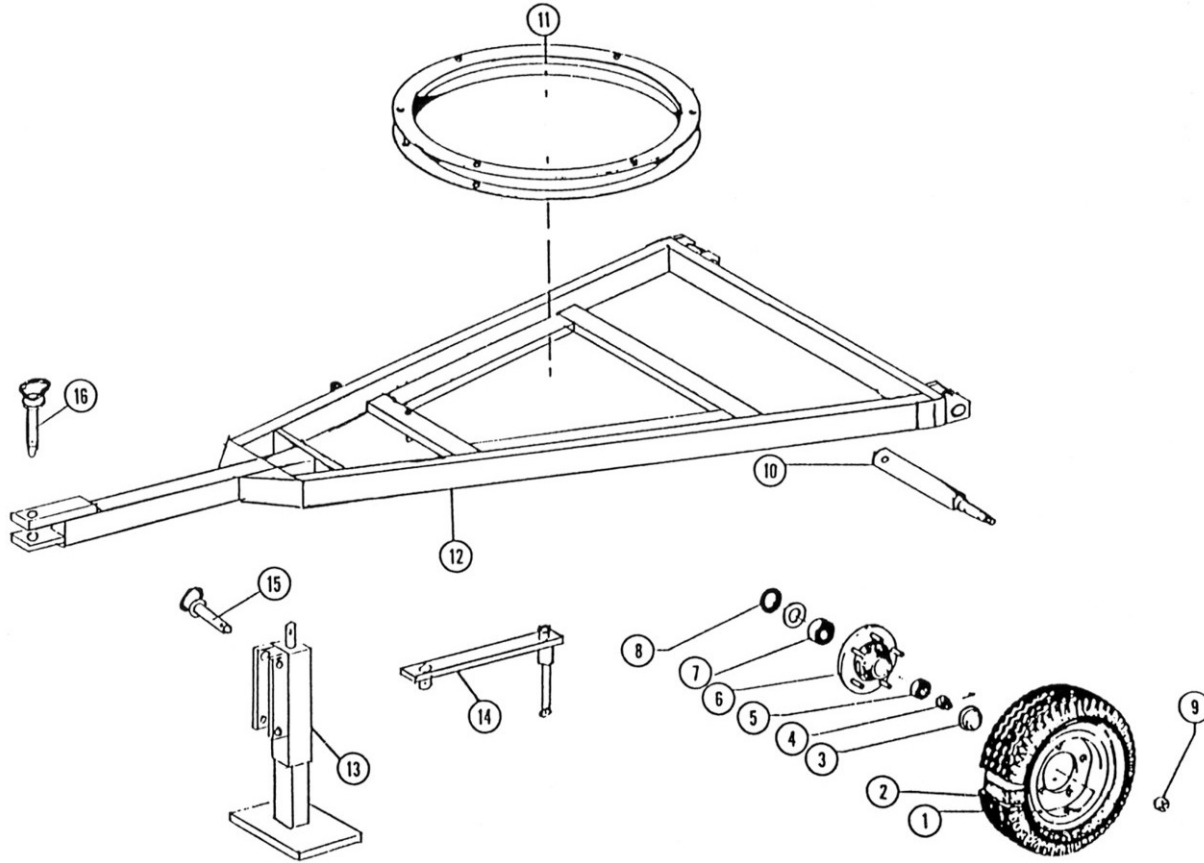

Running Gear Assembly

No.	Part Number	Description	Qty.
1	58802460	WHEEL, 14 X 8 X 6 BOLT	2
2	58802530	Tire, 9.5L x 14x 8Ply	2
3	58803550	CAP,HUB WILT 909902	2
4	58902070	NUT,SLOTTED 7/8 WIL912952	2
5	51509390	BEARING,TIMKEN LM67048	2
6a	58802503	Hub, With Races only, Wilton 280511	2
6b		Race inner LM48510	2
6c		Race Outer LM67010	2
7	58803554	BEARING,TIMKEN LM48548	2
8	58803553	SEAL,CR15190	2
9	58803555	LUG BOLT 1/2 X 1	12
10	58802512	SPINDLE ASSY,1-3/4X13.3	2
11	02099554	BEARING	1
12	58802014	Chassis	1
13a	58403300	JACK,TONGUE 41,45,T27-T40	1
13b	58403309	BEARING,THRUST-THURSTON JACK (not shown)	1
14	58403450	CRANK, JACK	1
15	55832811	PIN,HITCH 3/4X4-1/8 ZN	2
16	52358660	PIN,HITCH 3/4 X 6-1/2	1
17a	58402130	HITCH, CLEVIS DICO 18078	1
17b	58402131	HITCH,PINTEL 3" AJT	1
18	56102040	PIN,HAIR .118DIAX2-11/16	1
19	58902080	WASHER,SPINDLE WILTON # 912952	2
20	51009400	RACE,LM67010	2
21	51009401	RACE,INNER LM 48510	2