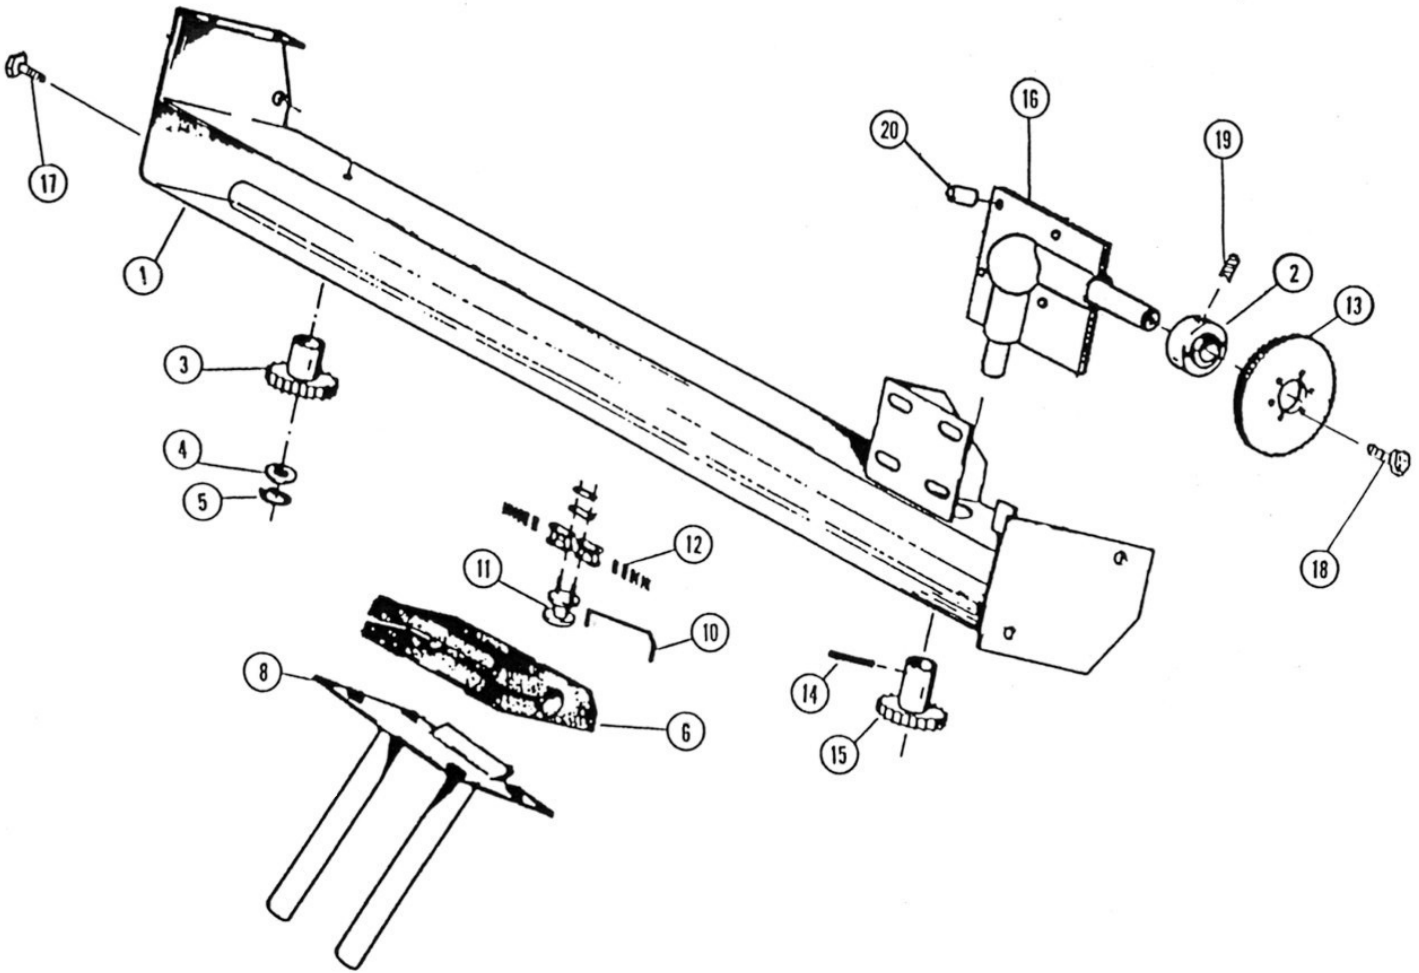

Levelwind Assembly

No.	Part Number	Description	Oty.
1A	02199477	FRAME, LEVELWIND58-3/4"OAL	1
1B	02201050	LEVELWIND ASSY, W/O DRIVE SPROCKET	1
2	02000153	HUB, SPROCKET	1
3	02000475	SPRKT,LVLWND IDLER 13T A1	1
4	55306280	BUSH,MACH 1-1/2X1X18GA	1
5	52662540	RING,RET EX	1
6	02000141	SUPPORT,FORK	1
8A	02004607	FORK, 90MM - D2	1
8B	02203850	FORK, 100MM - D2	1
10	02000776	CLIP,RETAINING	1
11	02000496	LINK, HOSE GUIDE, ROUND END	1
12	02001141	CHAIN 5/8 METRIC ROLLER PER FT. (150 Rollers)	ft. 7.82
13A**	02201240	SPRKT,.5X29TEETH	1
13B**	02201250	SPROCKET .5 X 25 TOOTH	1
14	58902140	PIN,SPRING 7MM X 45MM	1
15	02000479	SPRKT,LVLWND DRIVER 13T 5/8"	1
16	02001085	GEARBOX,RIGHT ANGLE	1
18	55050010	Bolt, M8x25 mm	2
19	02000152	SCREW,12MMX25MM DOGPOINT(7.5MM DIA)	1
20	02001084	SPACER, GEARBOX - A-SERIES	4

02201050 LEVELWIND ASSY, W/O DRIVE SPROCKET

** Count teeth on gear to verify before ordering