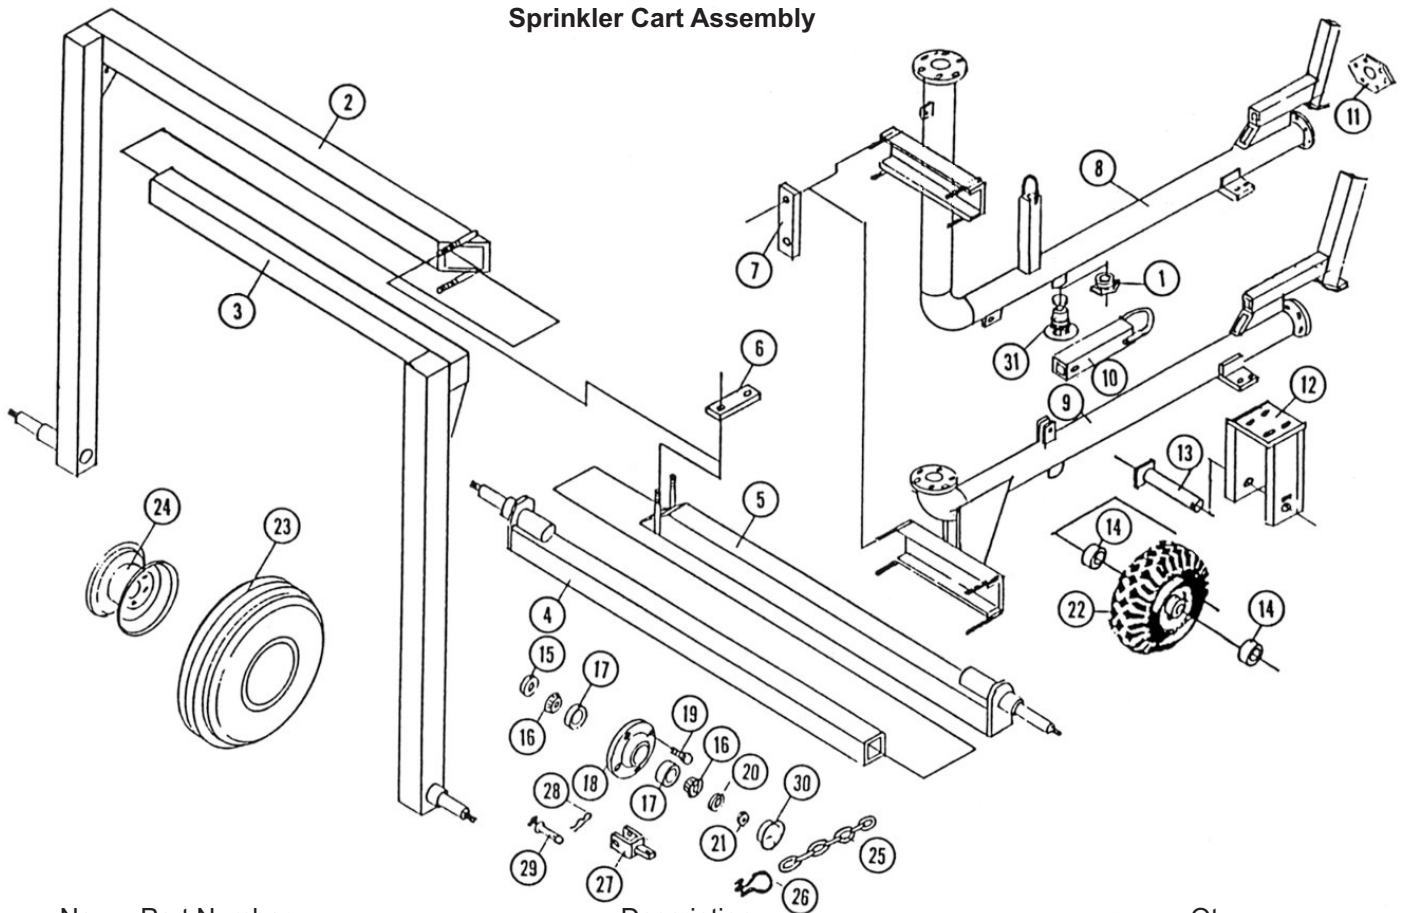

Sprinkler Cart Assembly

No.	Part Number	Description	Qty.
1	52549421	BSHNG,RDCNG GLV 1-1/4X1	1
2	58406401	Leg Outer HIGH CART	1
3	58406331	Leg Inner HIGH CART	1
4	58406335	Axle, Inner LOW CART	1
5	58406405	Axle, Outer LOW CART	1
6	58802250	Strap	1
7	58706411	STRAP	2
8	58406565	Body, Gun Cart	1
9	58900004	Body, Gun Cart	1
10	58900871	Lift Bail	1
11	02099202	GASKET, 5.75"BCD 4.3 ID	1
12	58801480	YOKE	1
13	58608991	AXLE,B160,B140,27/30CART	1
14	58608441	SPACER, WRT4	1
15	58803565	SEAL,CR12437	2
16	58803563	BEARING,TIMKEN L44643	2
17	58803566	KIT, CUP AND CONE SET	2
18	58803564	HUB,WITH RACES ONLY W440	2
19	58803560	BOLT,LUG WILT 913535	2
20	58803567	WASHER,SPINDLE WIL913608	2
21	58803562	NUT, SLOTTED NF 3/4"	2
22	58602290	WHEEL&TIRE,480/400X8 1B 2P	1
23	58802480	WHEEL&TIRE,4:80X12 4BOLT	2
24	58802490	WHEEL&TIRE20X10X8 4BOLT4"	2
25	85040600	CHAIN,3/8 PROOF COIL PLTD	3
26	52353941	CLEVIS,DBL CMBL 542-3301	2
27	52354210	HITCH, CHAIN	1
28	56102040	PIN,HAIR .118DIAX2-11/16	1
29	55832810	PIN,HITCH 3/4X3 T HEAD	1
30	58803561	CAP,HUB	2
31	06002451	VALVE,QUICK DRAIN WADE	1
	58406422	FLANGE,6HOLE 5.75 BCD OD X 3 X 3/8	2
	59202840	KIT,BEARING FOR 1 IN (Front Wheel)	1