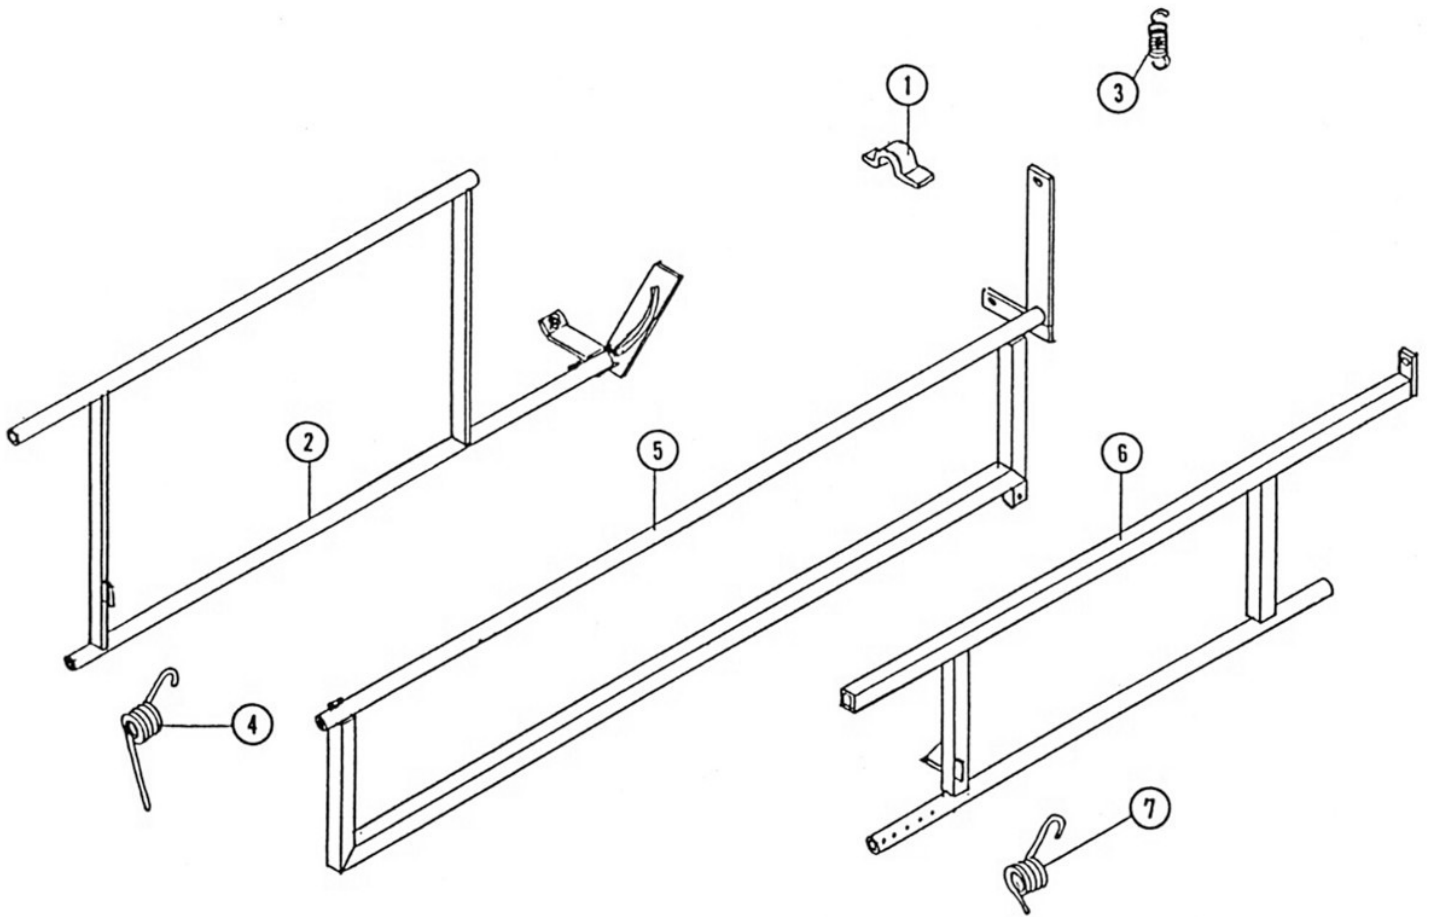

Shutoff / Compensator Assembly

No.	Part Number	Description	Oty.
1	02000164	RETAINER	1
2	58901966	BAR,COMP T-30	1
3	45016330	SPRING TNSN 7/8X7 PLTD	1
4	02200166	SPRING, COIL - SHUT OFF	1
5	58804371	Shut off bar	1
6	59204230	Safety Bar	1
7	45050000	SPRING,SAFETY BAR	1