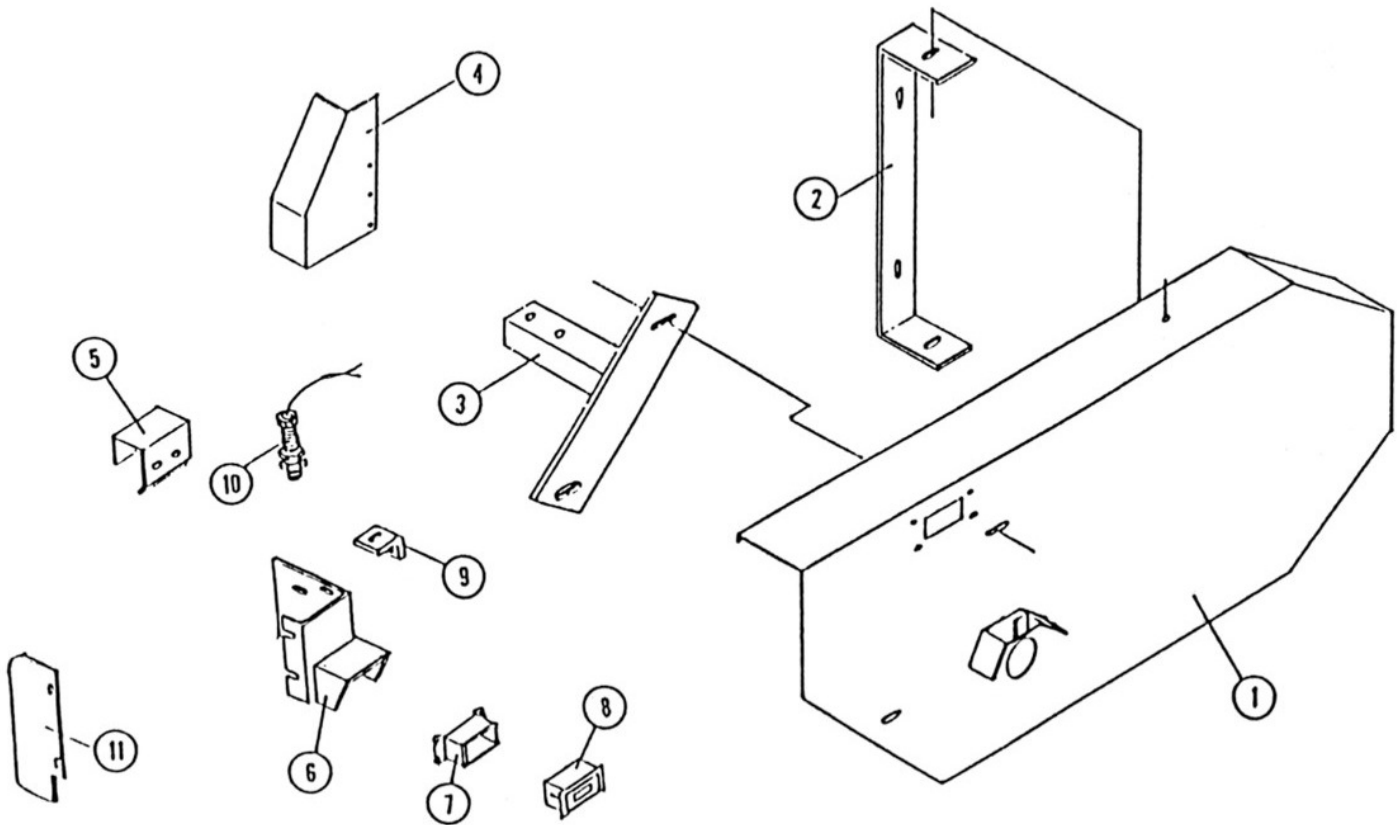

Shield Group

No.	Part Number	Description	Oty.
1	59201850	GUARD	1
2	58900790	Bracket, Front Guard	1
3	59204150	Bracket, Rear Guard	1
4	59201730	SHIELD,T-30	1
5	58802410	GUARD,BELT ALL T SERIES	1
6	58804712	GUARD,W/TACH SHIELD	1
7	58804671	CASE,BASE MT BMK-2 RDLIN	1
8a	58804650	TACH DSPLY RD LION DITAK5	1
8b	58804661	BATTERY, BNA-00-000/D	2
9	58902092	Mt. Sensor Pickup	1
10	58804660	PICK UP,TACH RD LIONMP62A	1
11	59000140	Guard, stailizer leg crank	1
12	59203460	SHIELD	
	02200260	GUARD,CHAIN	1