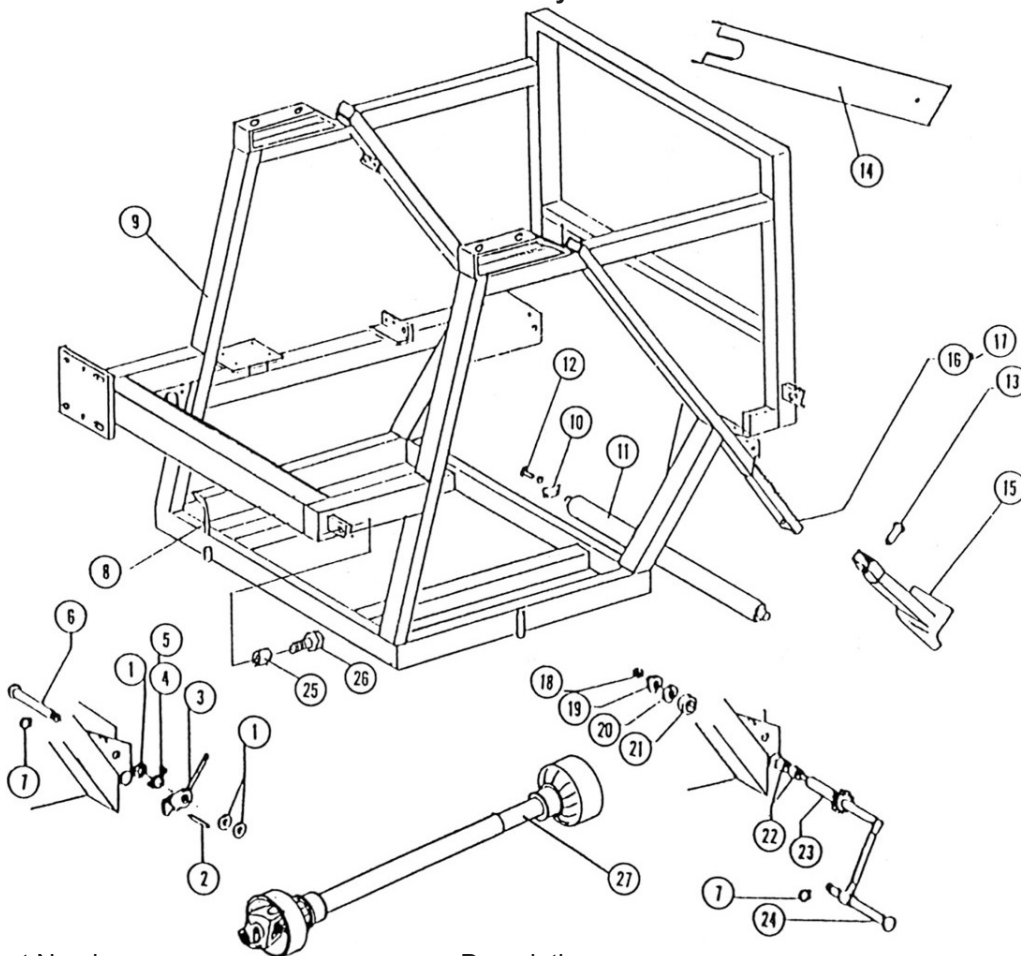

193-0068-0

Some Items Are Not Available

For Parts that are described as "Left" or "Right" the water inlet side of the machine is considered the right side

Items Such as common fasteners, grease fitting, and other small parts easy to acquire locally are not listed.

Cradle Assembly

No.	Part Number	Description	Qty.
1	55317331	BUSH,MACH 1-3/8X7/8X14GA	4
2	02099026	PIN, STABILIZER	2
3a	02200220	Pawl, Right	1
3b	02200230	Pawl, Left	1
4	02099028	SPRING,RGHT	1
5	02099029	SPRING,LEFT	1
6	02200240	Pin	2
7	02200250	Snap Ring	2
8	52358660	PIN,HITCH 3/4 X 6-1/2	1
9	59204570	Cradle	1
10	02099571	Plate	1
11	02010410	ROLLER	1
12	55000001	Screw, M8 x 20	2
13	02099053	PIN	2
14	02200260	GUARD,CHAIN	1
15a	02200270	FOOT,STABILIZER CHAIN SIDE 30	1
15b	02200280	FOOT,STABILIZER TURBINE SIDE 30	1
16	02200290	LEG, STABILIZER RIGHT - D2	1
17	02200300	LEG, STABILIZER LEFT - D2	1
18	55170011	NUT,10-1.5MM NYLOC	2
19	02099058	NUT	2
20	02099049	WASHER	2
21	02099059	SPRING, RUBBER STABILIZER	4
22	02099056	BEARING,BRZ	2
23	02099578	CRANK	2
24	02099048	HANDLE	2
25	58803110	TUBE PTO MT	2
26	55049180	BOLT,3/4 X 3	2
27	30036040	SHAFT,PTO60"OAL#1 BUSH	1