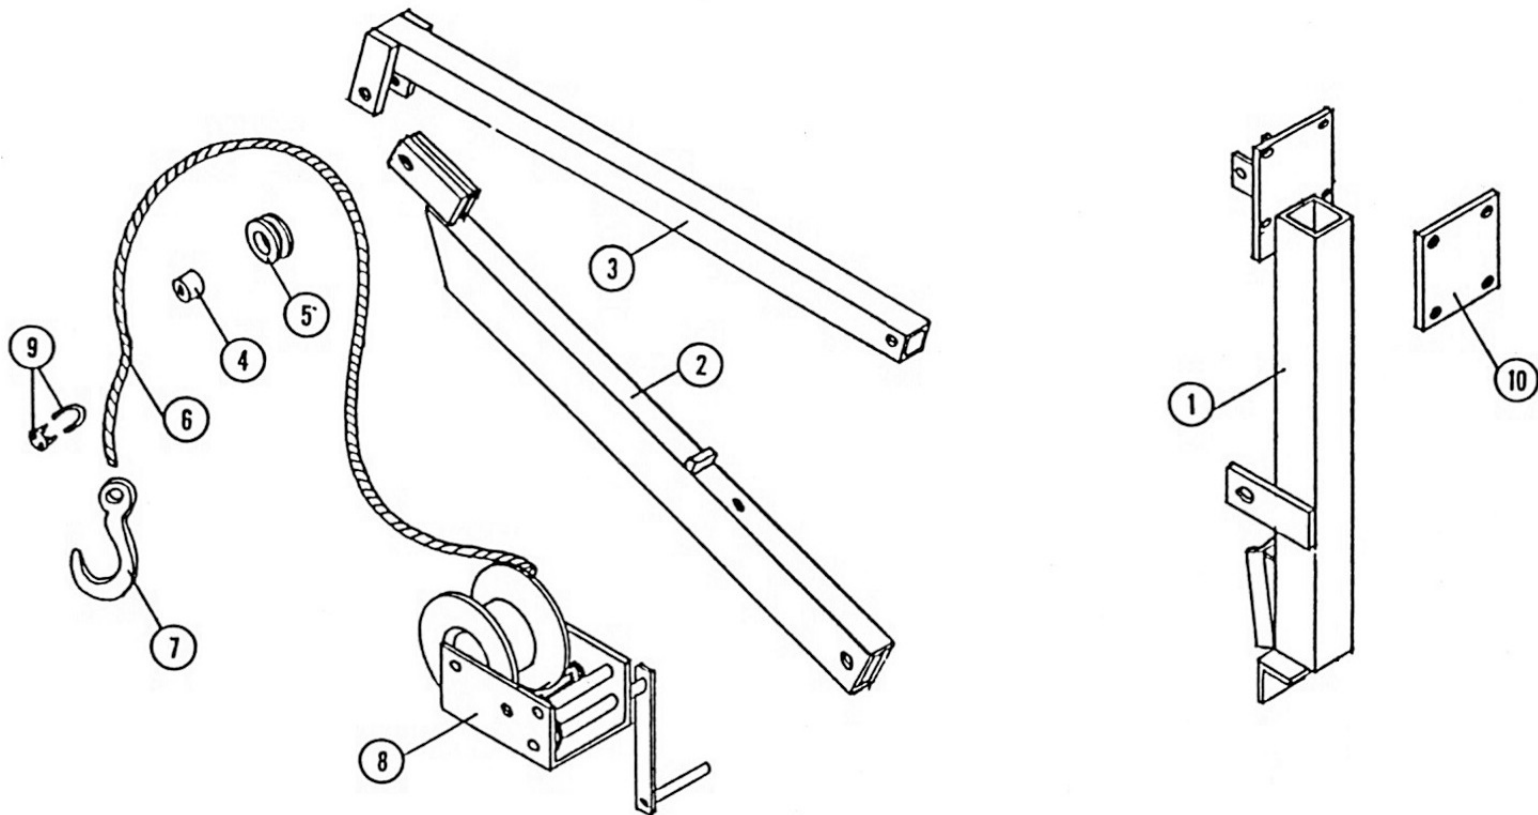

Sprinkler Cart Lift Assm.

No.	Part Number	Description	Oty.
1	58003085	Bracket, Lift Arm	2
2	58802980	Lift Boom	1
3	58802970	Boom Support	1
4	32551910	BUSH,STL.843X.56X.62L	1
5	40249060	PLLY,WRP17/32X2X7/8B STL	1
6	75048440	CABLE,1/4-7X19 GAC PER FT	8 ft.
7	52355650	HOOK,CLEVIS SLIP 3/8 ZN	1
8	40048551	WINCH FULTON K 1550	1
9	56005270	CLAMP,1/4 CABLE	2
10	58804300	Plate, Clamp	1