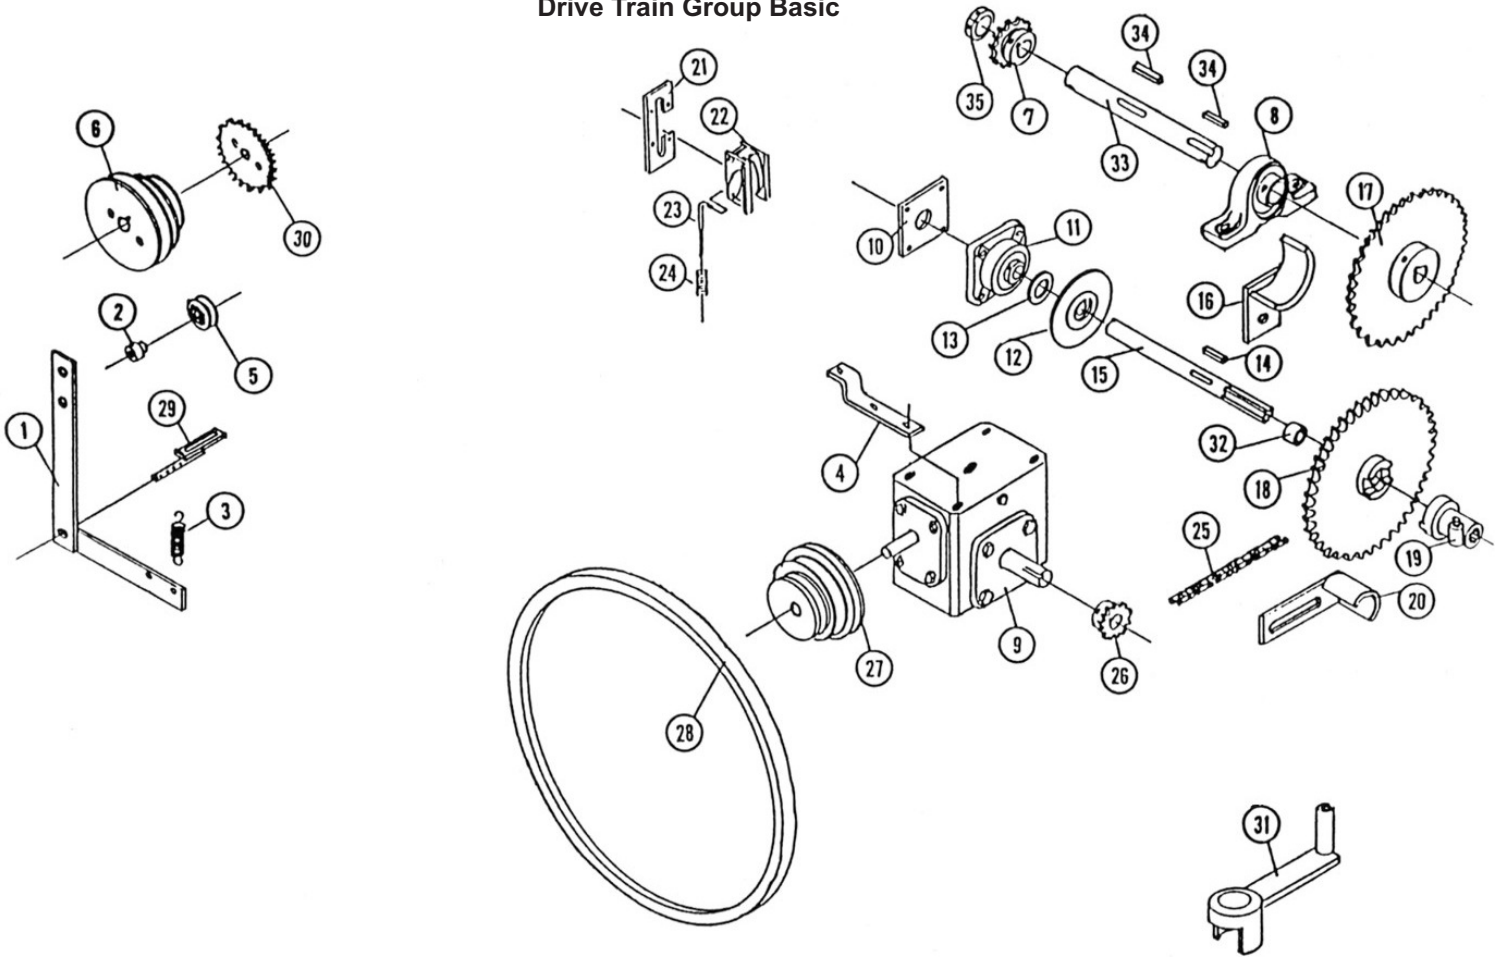

Drive Train Group Basic

25a	87548460	CHAIN,#50 ROLLER PER FT (110 Rollers)	ft.,	5.7
25b	87548470	CHAIN,#60 ROLLER PER FT (112 Rollers)	ft.,	7.0
26	88003711	SPRKT,50B12 1-1/8 BORE		1
27	58500504	PLLY,STEP5-4-3X3/4B CNGRS		1
28	58801841	BELT,4L 420		1
29	59000280	MOUNT,IDLER ARM		1
30	58900411	SPRKT,SENSOR 40A23 5/8		1
31	06000530	CRANK		1
32	52651770	BEARING,O 1.62X1.37X1.12LNG		1
33	59201640	SHAFT 2 X 14		1
34	52660710	KEY, 1/2 X 2 RD ENDS		2
35	52661910	COLLAR,LOCK-2"ID		1