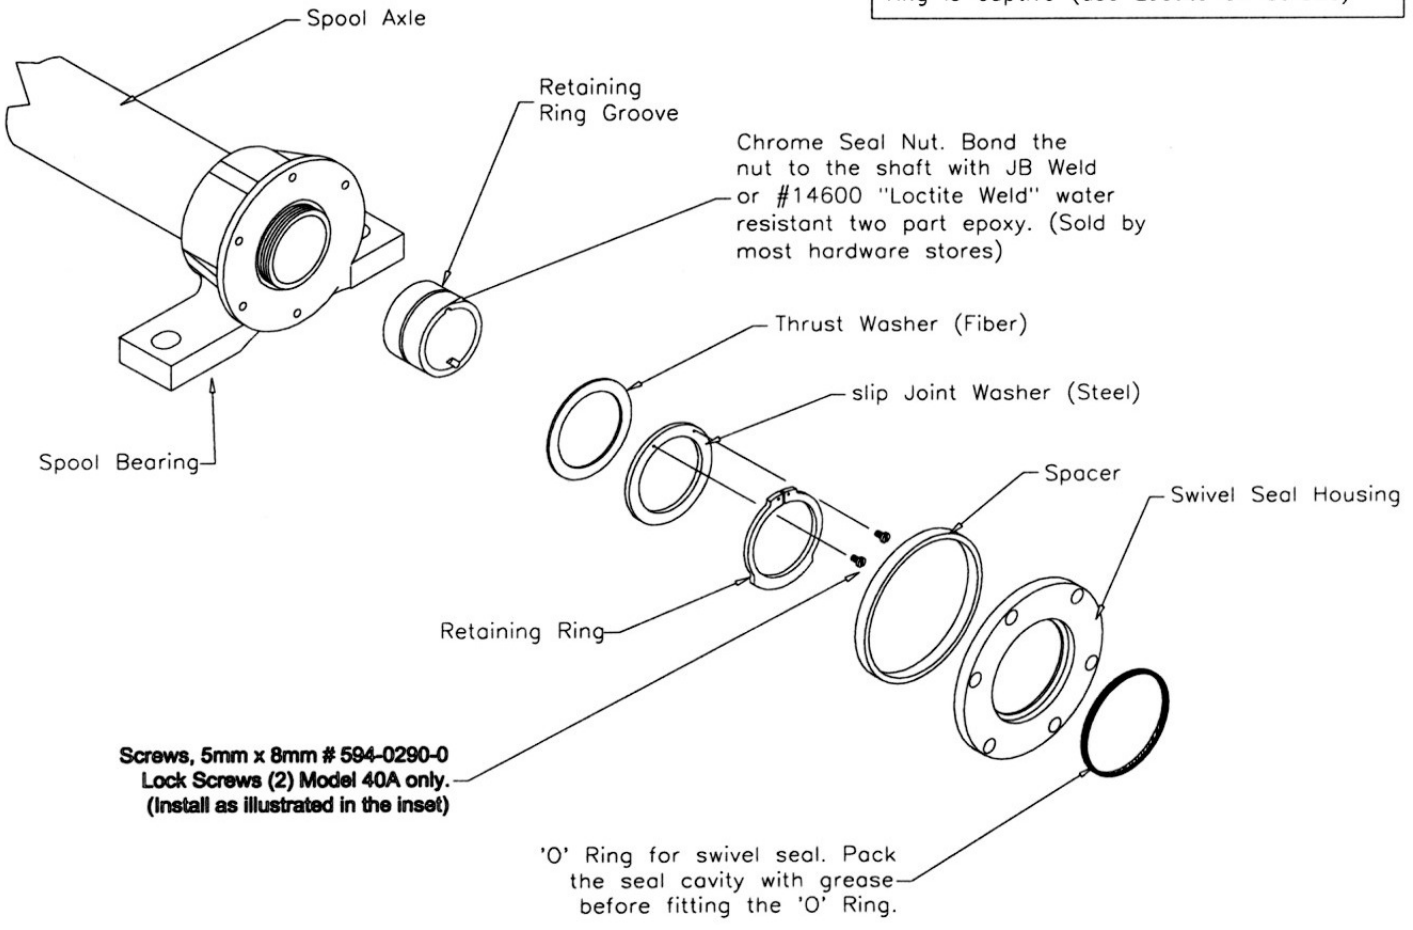

**Turbine Drive Water-Reels®
Engine Drive Slurry-Reels**

T30A

E30A

Parts Manual

Serial No. 27,000 Thru. 27,771

AG-RAIN®

700 S. Schrader Ave.
Havana, Illinois 62644
Phone: 309-543-4425 Fax 309-543-4945

Swivel Seal conversion for models: 30A, 33A, 37A, 40A. Serial numbers 280,999 & below.

193-0068-0

Some Items Are Not Available

For Parts that are described as "Left" or "Right" the water inlet side of the machine is considered the right side

Items Such as common fasteners, grease fitting, and other small parts easy to acquire locally are not listed.

Cradle Assembly

No.	Part Number	Description	Qty.
1	55317331	BUSH,MACH 1-3/8X7/8X14GA	4
2	02099026	PIN, STABILIZER	2
3a	02200220	Pawl, Right	1
3b	02200230	Pawl, Left	1
4	02099028	SPRING,RGHT	1
5	02099029	SPRING,LEFT	1
6	02200240	Pin	2
7	02200250	Snap Ring	2
8	52358660	PIN,HITCH 3/4 X 6-1/2	1
9	59204570	Cradle	1
10	02099571	Plate	1
11	02010410	ROLLER	1
12	55000001	Screw, M8 x 20	2
13	02099053	PIN	2
14	02200260	GUARD,CHAIN	1
15a	02200270	FOOT,STABILIZER CHAIN SIDE 30	1
15b	02200280	FOOT,STABILIZER TURBINE SIDE 30	1
16	02200290	LEG, STABILIZER RIGHT - D2	1
17	02200300	LEG, STABILIZER LEFT - D2	1
18	55170011	NUT,10-1.5MM NYLOC	2
19	02099058	NUT	2
20	02099049	WASHER	2
21	02099059	SPRING, RUBBER STABILIZER	4
22	02099056	BEARING,BRZ	2
23	02099578	CRANK	2
24	02099048	HANDLE	2
25	58803110	TUBE PTO MT	2
26	55049180	BOLT,3/4 X 3	2
27	30036040	SHAFT,PTO60"OAL#1 BUSH	1