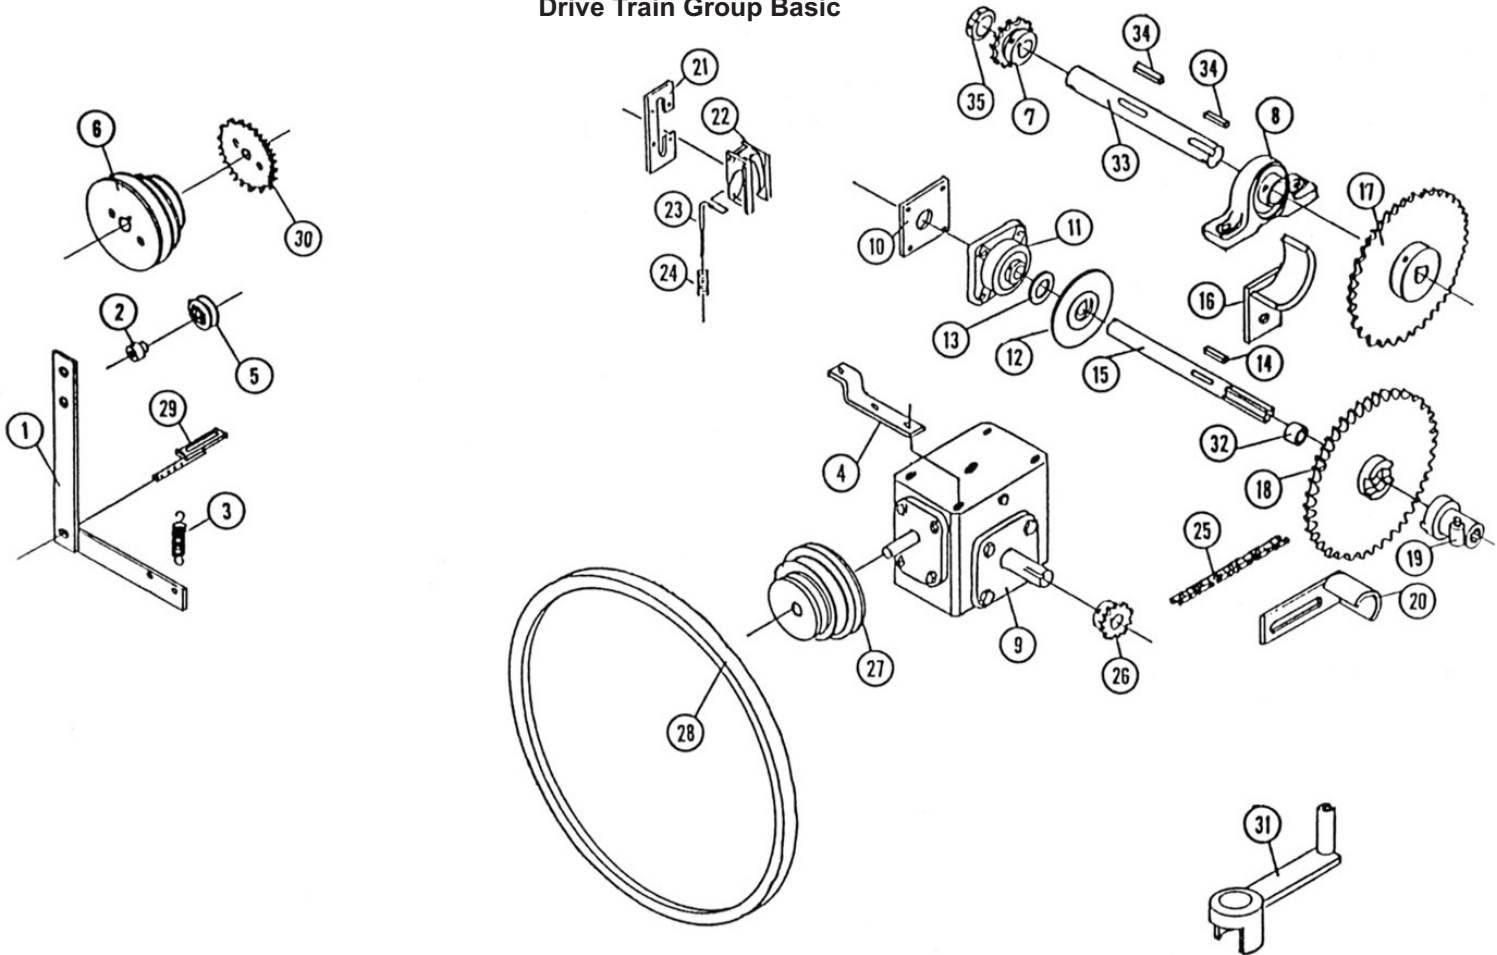

Drive Train Group Basic

No.	Part Number	Description	Oty.
1	58801593	Idler Arm	1
2	58606130	BUSH,SHOULDERSB0003 EFSON	1
3	45035360	SPRING TNSN 1 X 6 PLATED	1
4	58801740	BRKT,IDLER SPRING	1
5	58606120	PLLY,IDLER W/O 1/2" SLEEVE	1
6	58900580	PLLY,STEP5/8B W/THD HOLES	1
7	88049201	SPRKT,80B12 2BORE 2SS&KW	1
8	58609821	BEARING,PLLW BLCK 2"	2
9	58802861	GEARBOX,WORM20-1ASYJ 726B	1
10	58801750	BEARING,SPACER PLATE	1
11	58408070	BEARING,FLANGE 4 HOLE 1-3/8	2
12	58405230	SPRKT,BRAKE 60-14	1
13	55302540	BUSH,MACH 2-1/8X1-3/8X10G	3
14	52657930	KEY, 5/16 X 1-1/2 RD ENDS	1
15	58405190	SHAFT,CLUTCH	1
16	58801111	IDLER	1
17	88049271	SPRKT,60B70 2 BORE	1
18	52651750	SPRKT,CLUTCH 50-54	1
19	52651840	CLUTCH,PTO SNAP	1
20	59201630	IDLER,CHAIN #40	1
21	58801260	MOUNT,BRAKE ASSY	1
22	30148530	BRAKE ASSY, AUSCO 26291	1
23	58802420	BOLT,BRAKE SPRING	1
24	45048580	SPRING,COMP 2-1/2X1/2ID PLTD	1