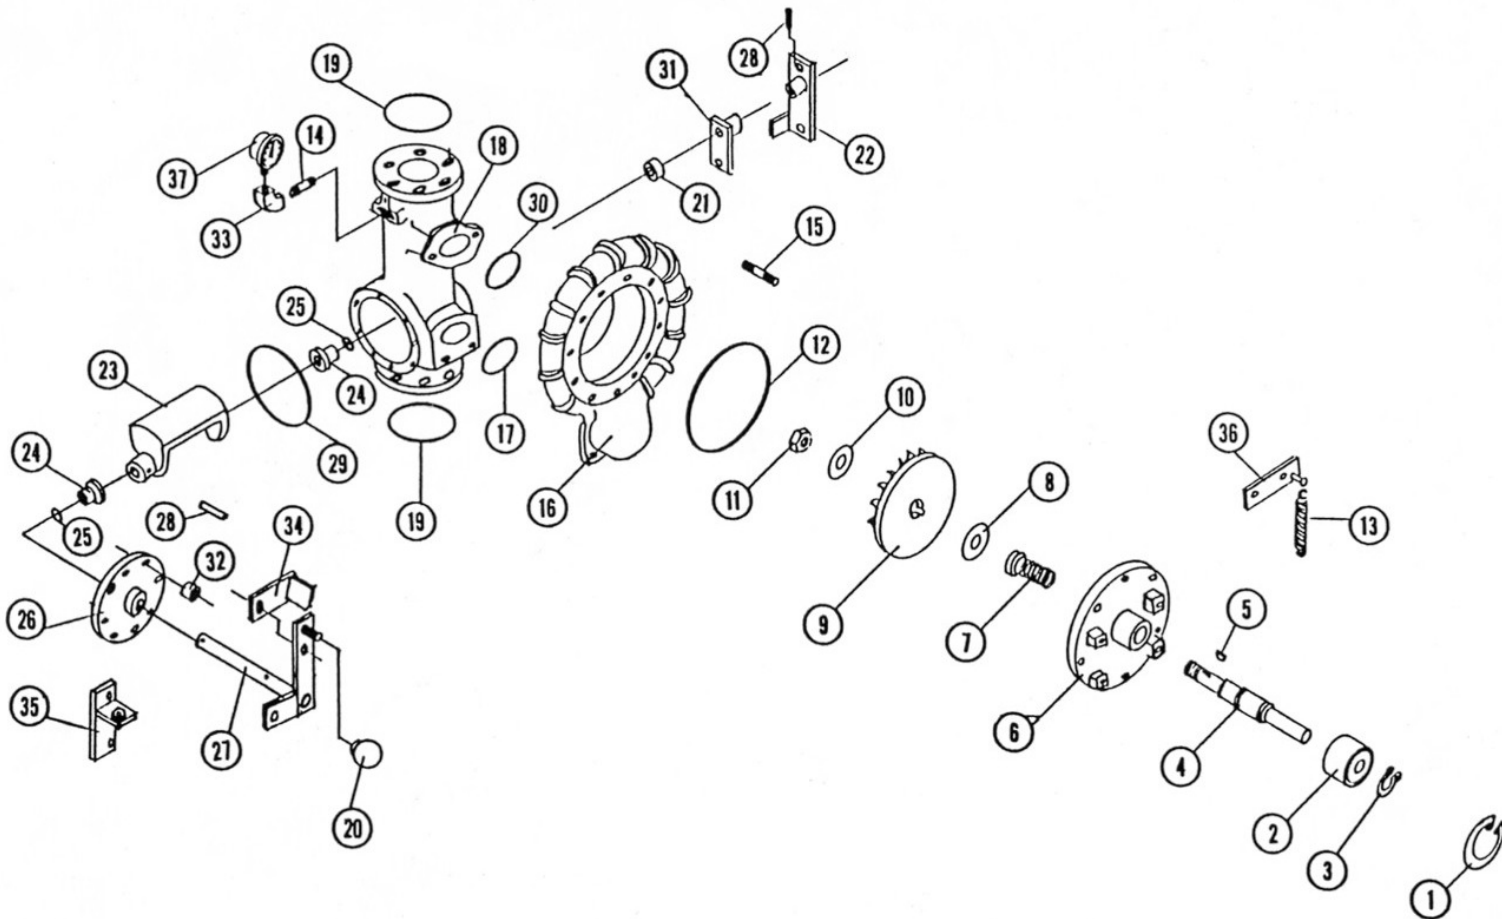

**Turbine Drive Water-Reels®
Engine Drive Slurry-Reels**

T30A

E30A

Parts Manual

Serial No. 27,000 Thru. 27,771

AG-RAIN®

700 S. Schrader Ave.
Havana, Illinois 62644
Phone: 309-543-4425 Fax 309-543-4945

Swivel Seal conversion for models: 30A, 33A, 37A, 40A. Serial numbers 280,999 & below.

02201050 LEVELWIND ASSY, W/O DRIVE SPROCKET

**** Count teeth on gear to verify before ordering**

Shutoff / Compensator Assembly

No.	Part Number	Description	Oty.
1	02000164	RETAINER	1
2	58901966	BAR,COMP T-30	1
3	45016330	SPRING TNSN 7/8X7 PLTD	1
4	02200166	SPRING, COIL - SHUT OFF	1
5	58804371	Shut off bar	1
6	59204230	Safety Bar	1
7	45050000	SPRING,SAFETY BAR	1

Turbine Assembly

No.	Part Number	Description	Oty.
1	52662530	RING,RET IN	1
2	52663290	BEARING,DBL W5205-2RS .937	1
3	52662540	RING,RET EX	2
4	51648535	SHAFT,RNR LNG KW 6.9 OAL	1
5	58401120	KEY,WOODRUFF3/16X3/4NIALY	1
6	27733554	FACE PLATE 200/400 3/4SEA	1
7	58401111	SEAL,MECH 3/4"ID CERAMIC	1
8	58401130	BUSH,MACH 1X5/8X18GA	1
9	27733565	RUNNER, .9X 7.45 W/K.W. (Standard)	1
9b	27733567	RUNNER,(SLURRY)	1
10	58401140	BUSH,MACH 1X5/8X14GA	1
11	55248440	NUT,JAM NF 5/8 NYLON INSERT PLATED	1
12	46548510	O-RING 7-11/16X7-1/2X3/32	1
13	45035360	SPRING TNSN 1 X 6 PLATED	1
14	52513972	NPPL,BR 1/4 X 2-1/2	1
15a	55035390	STUD,SS 3/8-16X2-1/8 SPEC	8
15b	55448453	WASHER,LOCK SS 3/8	8
15c	55101733	NUT,SS 3/8	8
16	27748631	VOLUTE, PP200 (W/STUDS)	1
17	46548480	O-RING 4-5/8 X4-1/8 X1/4	1
18	27648512	DIVERTER,BTTM ENT 200/400	1
19	46546680	O-RING 5-1/8 X4-5/8 X1/4	1
20	30249150	KNOB,BALL 3/8-16 FEMALE THREADS	1
21	51348451	COLLAR,SET 3/4"	1
22	58505451	ARM,SHUT OFF	1
23	27734061	GATE, 200/400	2
24	51135100	BEARING,O FL .87X.75X.75 LNG	2
25	46534020	O-RING 7/8X3/4X1/16	1
26	27648471	PLATE,COVER 200/400	1