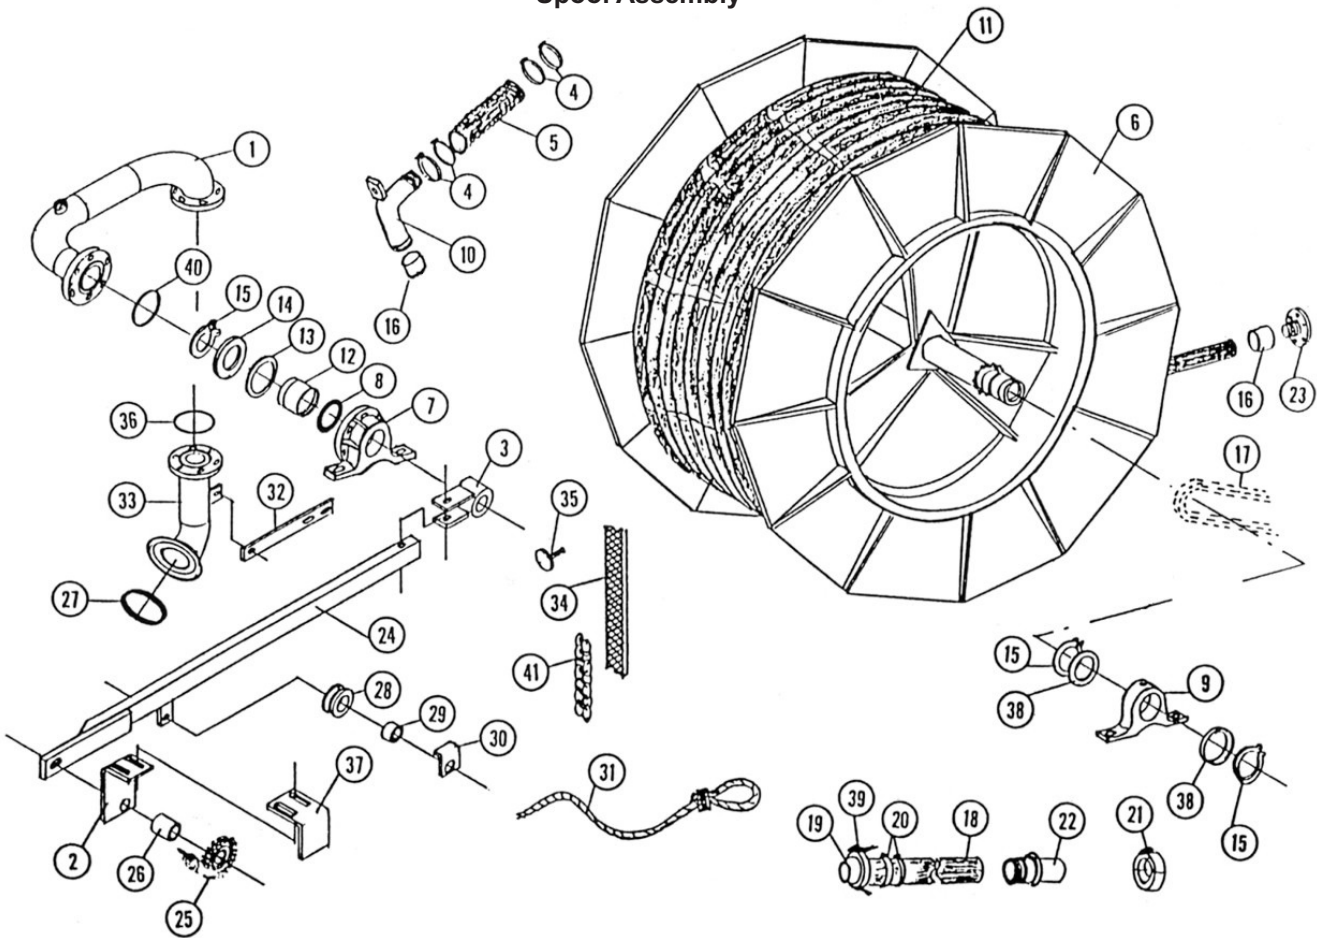

Spool Assembly

24	59201820	ARM,IDLER	1
25	88015690	IDLER,W/BUSH	1
26	58900080	BUSH,STL 1-1/8X3/4X3/4L	1
27	58800233	SEAL RING 4" 6-3/8 OD X 9/16	1
28	40249060	PLLY,WRP17/32X2X7/8B STL	2
29	32551910	BUSH,STL.843X.56X.62L	3
30	58606210	CABLE RETAINER	3
31	59300260	Cable	1
32	58801680	BRKT,LOWER ELBW	1
33	58801553	FITTING,ENTRY T30&T37	1
34	58900941	BELTING 30 1.75 X 23.5'	1
35	52357180	BOLT,STEP 5/16 X 1 GR2	12
36	46546680	O-RING 5-1/8 X4-5/8 X1/4	2
37	58901030	IDLER,CHN 3RD CAP T-30-27	1
38	02200380	SPACER,D2 SPOOL	2
39	58800231	LEVER RING 4" 451 108MM	1
40	02200390	O-RING 5-1/8"OD X 1/8" CS	1
41a	30203690	LINK, #80 CONNECTING	1
41b	30216430	LINK, #80 OFF-SET	1
41c	87548480	CHAIN,#80 ROLLER PER FT (279 ROLLERS)	ft. 23.25
42	46548482	O-RING 4-7/8X4-5/8X1/8	1
43	46548481	O-RING 4-3/4X4-1/4 90DURO	1
	99070210	KIT,SPOOL AXLE GUSSET 30	1

99070162 KIT, SEAL-30 27000 +