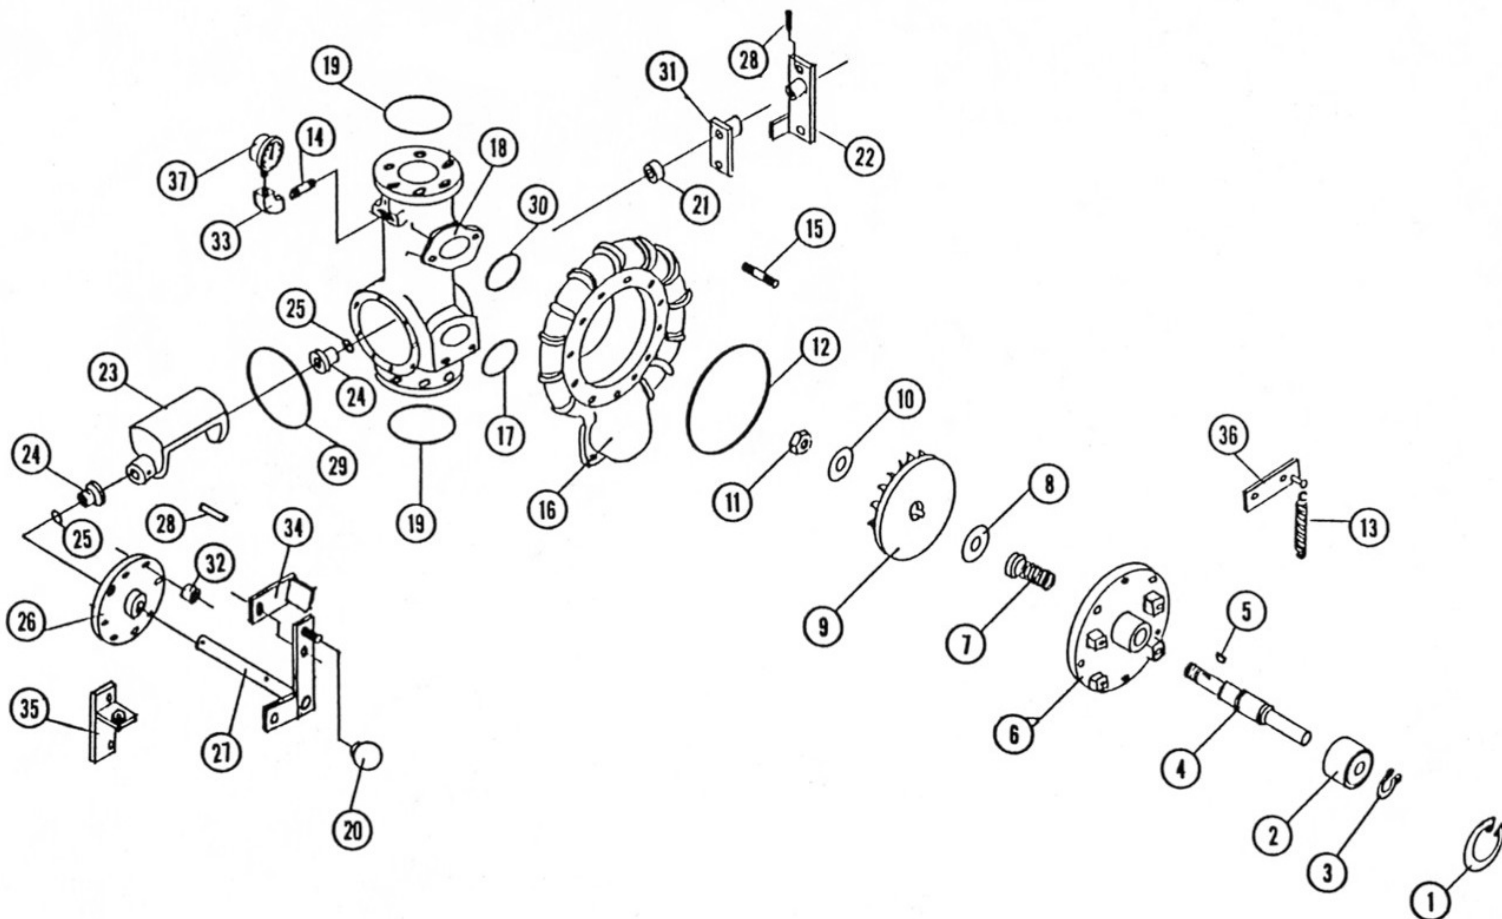

Turbine Assembly

27	99070272	KIT,GATE SHAFT	1
28	55636330	PIN,SPRING 7/32 X 1-1/2	1
29	46548500	O-RING 5-15/16X5-3/4X3/32	1
30	46548490	O-RING 4-1/4 X3-3/4 X1/4	1
31	58505640	ARM,COMP	1
32	58505530	BUSH,STL 5/8X.35X.56 OAL	1
33	52508311	ELBW,BR 1/4X90DEG	1
34	58505510	LATCH	1
35	58804141	GATE SHAFT STOP PP-2 &400	1
36	58506090	MOUNT,SPRING	1
37	58606750	GAUGE, PRESS 0-300	1