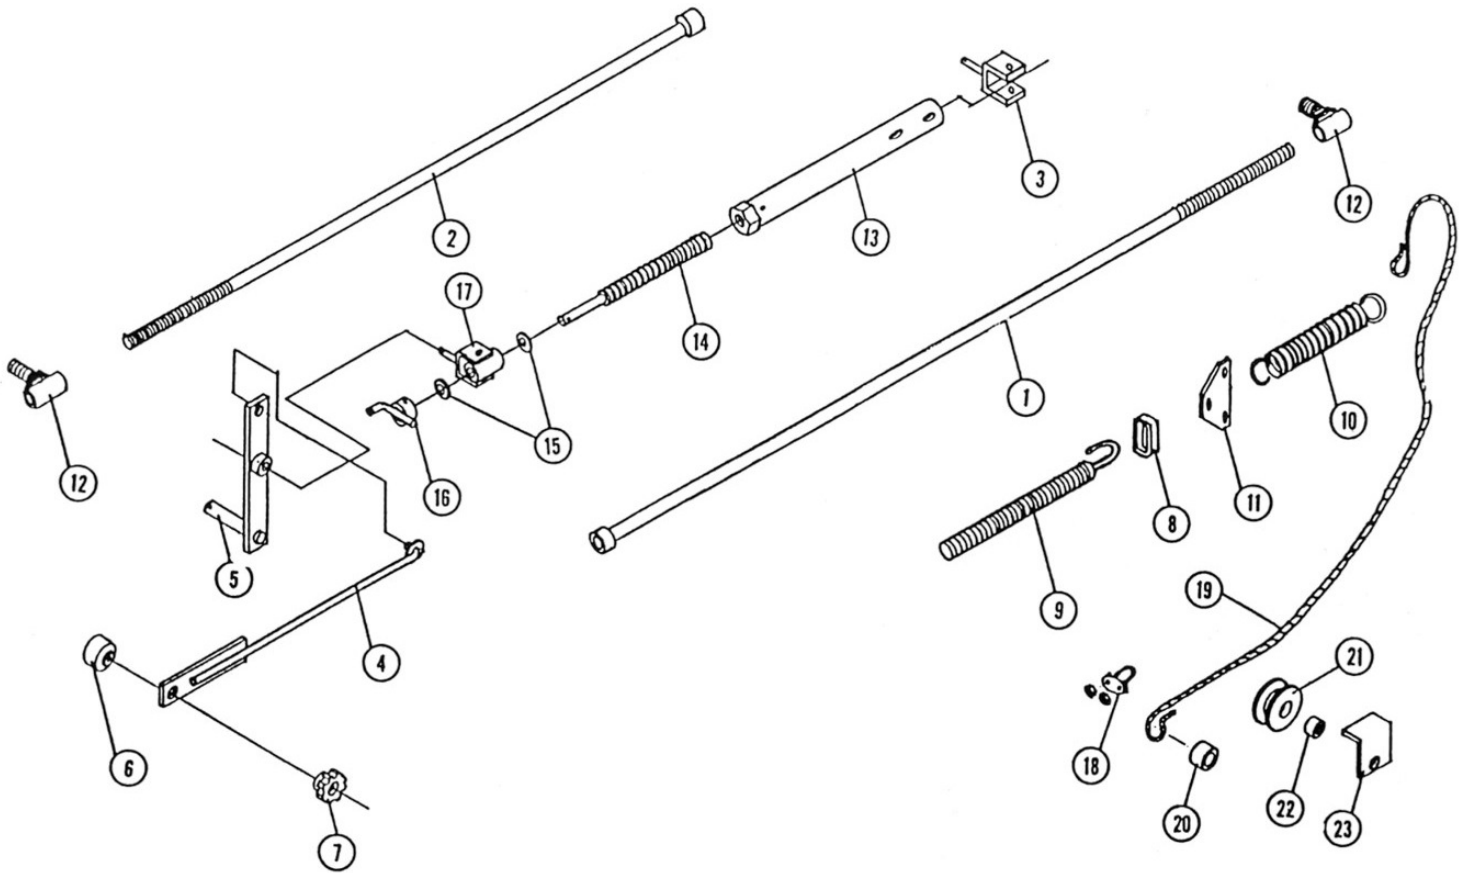

**Turbine Drive Water-Reels®
Engine Drive Slurry-Reels**

T30A

E30A

Parts Manual

Serial No. 27,000 Thru. 27,771

AG-RAIN®

700 S. Schrader Ave.
Havana, Illinois 62644
Phone: 309-543-4425 Fax 309-543-4945

Swivel Seal conversion for models: 30A, 33A, 37A, 40A. Serial numbers 280,999 & below.

Drive Train Group Basic

No.	Part Number	Description	Oty.
1	58801593	Idler Arm	1
2	58606130	BUSH,SHOULDERSB0003 EFSON	1
3	45035360	SPRING TNSN 1 X 6 PLATED	1
4	58801740	BRKT,IDLER SPRING	1
5	58606120	PLLY,IDLER W/O 1/2" SLEEVE	1
6	58900580	PLLY,STEP5/8B W/THD HOLES	1
7	88049201	SPRKT,80B12 2BORE 2SS&KW	1
8	58609821	BEARING,PLLW BLCK 2"	2
9	58802861	GEARBOX,WORM20-1ASYJ 726B	1
10	58801750	BEARING,SPACER PLATE	1
11	58408070	BEARING,FLANGE 4 HOLE 1-3/8	2
12	58405230	SPRKT,BRAKE 60-14	1
13	55302540	BUSH,MACH 2-1/8X1-3/8X10G	3
14	52657930	KEY, 5/16 X 1-1/2 RD ENDS	1
15	58405190	SHAFT,CLUTCH	1
16	58801111	IDLER	1
17	88049271	SPRKT,60B70 2 BORE	1
18	52651750	SPRKT,CLUTCH 50-54	1
19	52651840	CLUTCH,PTO SNAP	1
20	59201630	IDLER,CHAIN #40	1
21	58801260	MOUNT,BRAKE ASSY	1
22	30148530	BRAKE ASSY, AUSCO 26291	1
23	58802420	BOLT,BRAKE SPRING	1
24	45048580	SPRING,COMP 2-1/2X1/2ID PLTD	1

Control Linkage

No.	Part Number	Description	Oty.
1	58901818	Rod, Safety	1
2	58901772	Rod, Shut-Off	1
3	58505580	YOKE	1
4	59000252	Rod, Compensator	1
5	58901803	Arm, Compensator Rod	1
6	58901760	BUSH	1
7	40248530	KNOB, 1/2 IN. INTRNL THD	1
8	58901140	Retainer, Hook	1
9	58802550	LEADSCREW, IDLER	1
10	58802880	SPRING, 1-1/2 X .25 X 10	2
11	58802870	DOUBLE TREE, IDLER	2
12	58606222	Slide, 1/2" Rod	1
13	58506571	TUBE, COMP	1
14	58505650	SCREW	1
15	58506100	WASHER, NYLON 3/8	2
16	58803090	HANDLE, CRANK	1
17	58505610	SWIVEL	1
18	56005270	CLAMP, 1/4 CABLE	2
19	75048440	CABLE, 1/4-7X19 GAC PER FT	4
20	32551910	BUSH, STL.843X.56X.62L	3
21	40249060	PLLY, WRP17/32X2X7/8B STL	2
22	32551910	BUSH, STL.843X.56X.62L	1
23	58606210	CABLE RETAINER	1