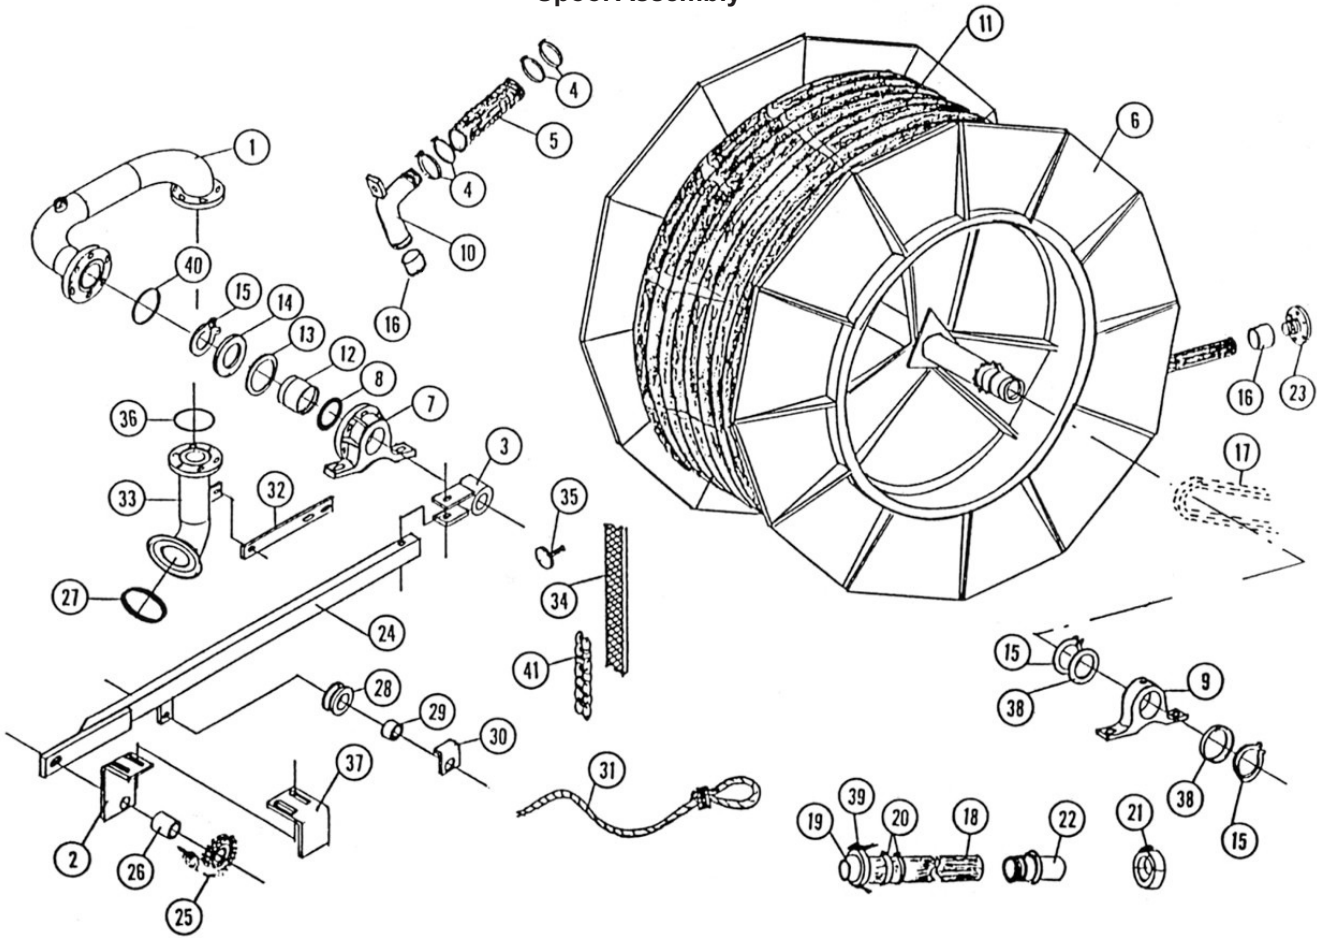

Spool Assembly

No.	Part Number	Description	Oty.
1	59201900	ELBW,30 UPPER	1
2	58901020	GUARD,CHAIN IDLER T-27-30	1
3	59201660	BEARING,IDLER T-30	1
4	03018108	SUPRA CLAMP 86MM-91MM	4
5	02200310	HOSE 30	1
6	59204580	Spool	1
7	02200320	SUPPORT,FLANGED (D2-AG5)	1
8	02200510	SEAL,CHEVRON D2	1
9	02099581	HOSE DRUM SUPPORT	1
10	02200340	ELBW,3" PE TUBE - D2 270000&UP	1
11	58401759	TUBE,PE 90MM X 3.0 ID PER FOOT	ft. 1000
12	02208500	SEAL KIT,UNIVERSAL FIT-D2/AR5 27K+	1
13	02200360	RING,ANTIFRICTION	2
14	02200400	WASHER,SLIP JOINT	2
15	02200370	RING,RET	2
16	02099113	BAND, HOSE 90MM	2
17	87548450	CHAIN,#40 ROLLER PER FT	ft. 9.7
18	25249620	HOSE, IRR SUPPLY REMNANT 4"(PERFT)	ft. 30
19	58802561	HOSE END OUTLET - 4" BALL	1
20	03019240	SUPRA CLAMP 104MM-112MM	4
21	40049270	BAND,RING LOCK 4 IN	1
22	58802660	HOSE END INLET 4	1
23	02218822	HOSE RING WITH FLANGE 90MM	1

1