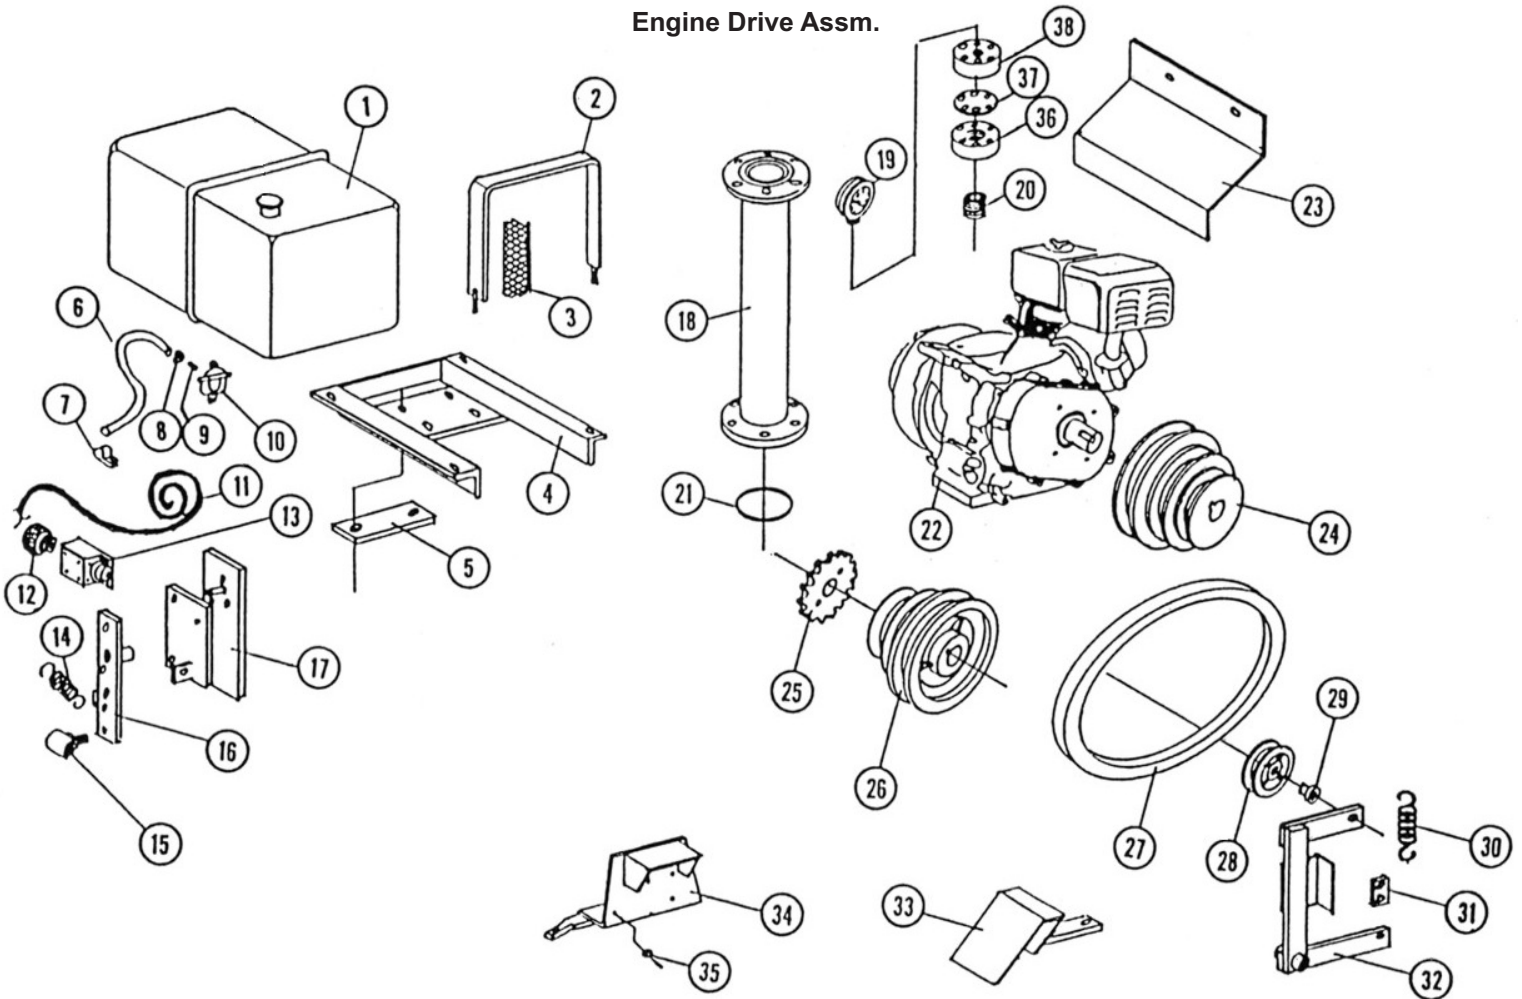

Engine Drive Assm.

No.	Part Number	Description	Qty.
1	58406930	KIT, 5GAL STEEL REPLACEMENT 6 GAL P	1
2	58406210	STRAP, GAS TANK	2
3	58701670	BELTING,NEOP 5 PLY 1 IN	6.5
4	58406163	Mt. Fuel Tank	1
5	59000661	Bracket, Fuel Tank	1
6	58406950	HOSE,GAS 3/16X23/64	5
7	56249140	CLAMP,LOOM 1/2 REMOVE JCK	5
8	56048450	CLAMP,SCREW 7/32X5/8	2
9	58502310	BARB,HOSE 1/8 NPT X 3/16	1
10	27749190	FILTER,GLASS BOWL FUEL	1
11	58406700	WIRE,ELECT.3 WIRE 14 GA	4
12	52662170	GROMMET,CMPRSSN 1/2 NPT	1
13	52662151	SWITCH 6 X 613	1
14	45048450	SPRING TNSN.67IDX3-1/8PLT	1
15	58606222	Slide, 1/2" Rod	1
16	59001070	ROCKER ARM,SWITCH	1
17	59001020	PLATE,SWITCH	1
18	59300140	PIPE,EXT. 3-1/2 X 18.18	1
19	58606750	GAUGE, PRESS 0-300	1
20	58700990	NPPL,CLOSE SS 1-1/2"	1
21	46546680	O-RING 5-1/8 X4-5/8 X1/4	2