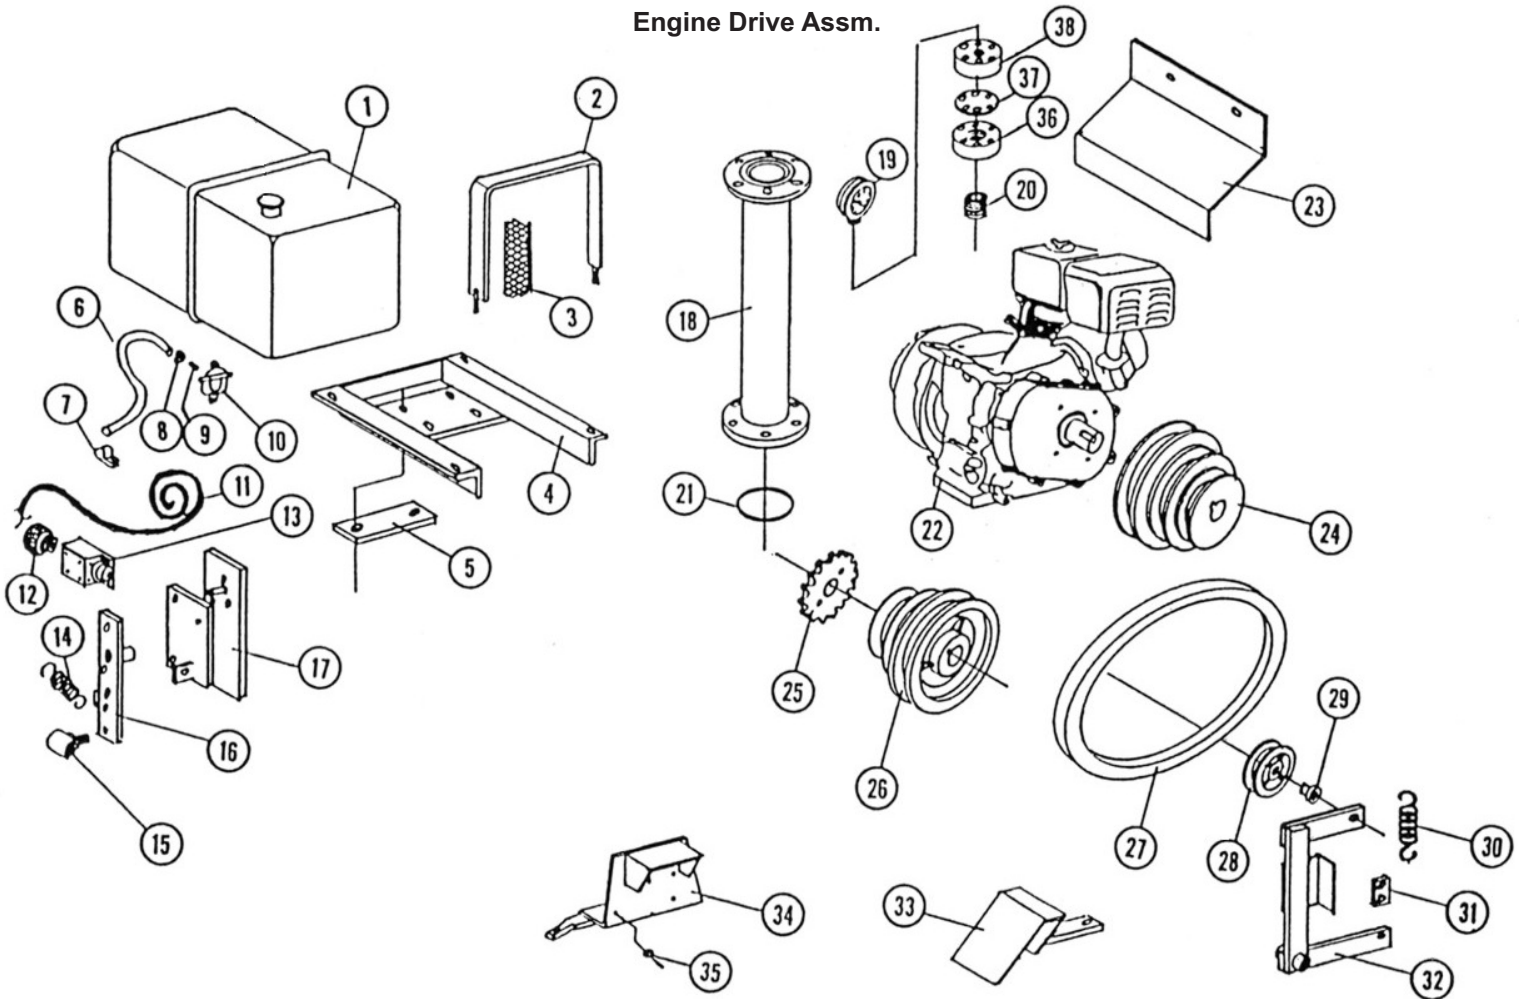

Engine Drive Assm.

No.	Part Number	Description	
22	58407011	ENGINE,HONDA5.5 2:1 REDUC	1
23	59001140	Cover, Engine	1
24	58500500	PLLY,STEP5-4-3X5/8 CNGRSS	1
25	58900420	Sprocket, 40/12 Tooth Sensor	1
26	58900570	PLLY,STEP3/4B W/THR HOLES	1
27	58502530	BELT,4L32	1
28	58606120	PLLY,IDLER W/O 1/2" SLEEVE	1
29	58606130	BUSH,SHOULDERSB0003 EFSON	1
30	45035360	SPRING TNSN 1 X 6 PLATED	1
31	59001230	Spring Tab	1
32	58801594	ARM,IDLER 30ENG	1
33	59001170	Guard, Belt	1
34	58804713	Mount, Tachometer	1
35	52659511	Grommet, 1/16 Ga. X 1/8" Hole	1
36	58606902	BODY,GAUGE PROTECTOR-BTTM	1
37	58700460	DIAPHRAGM,GAUGE PROTECTOR	1
38	58606901	BODY,GAUGE PROTECTOR-TOP	1