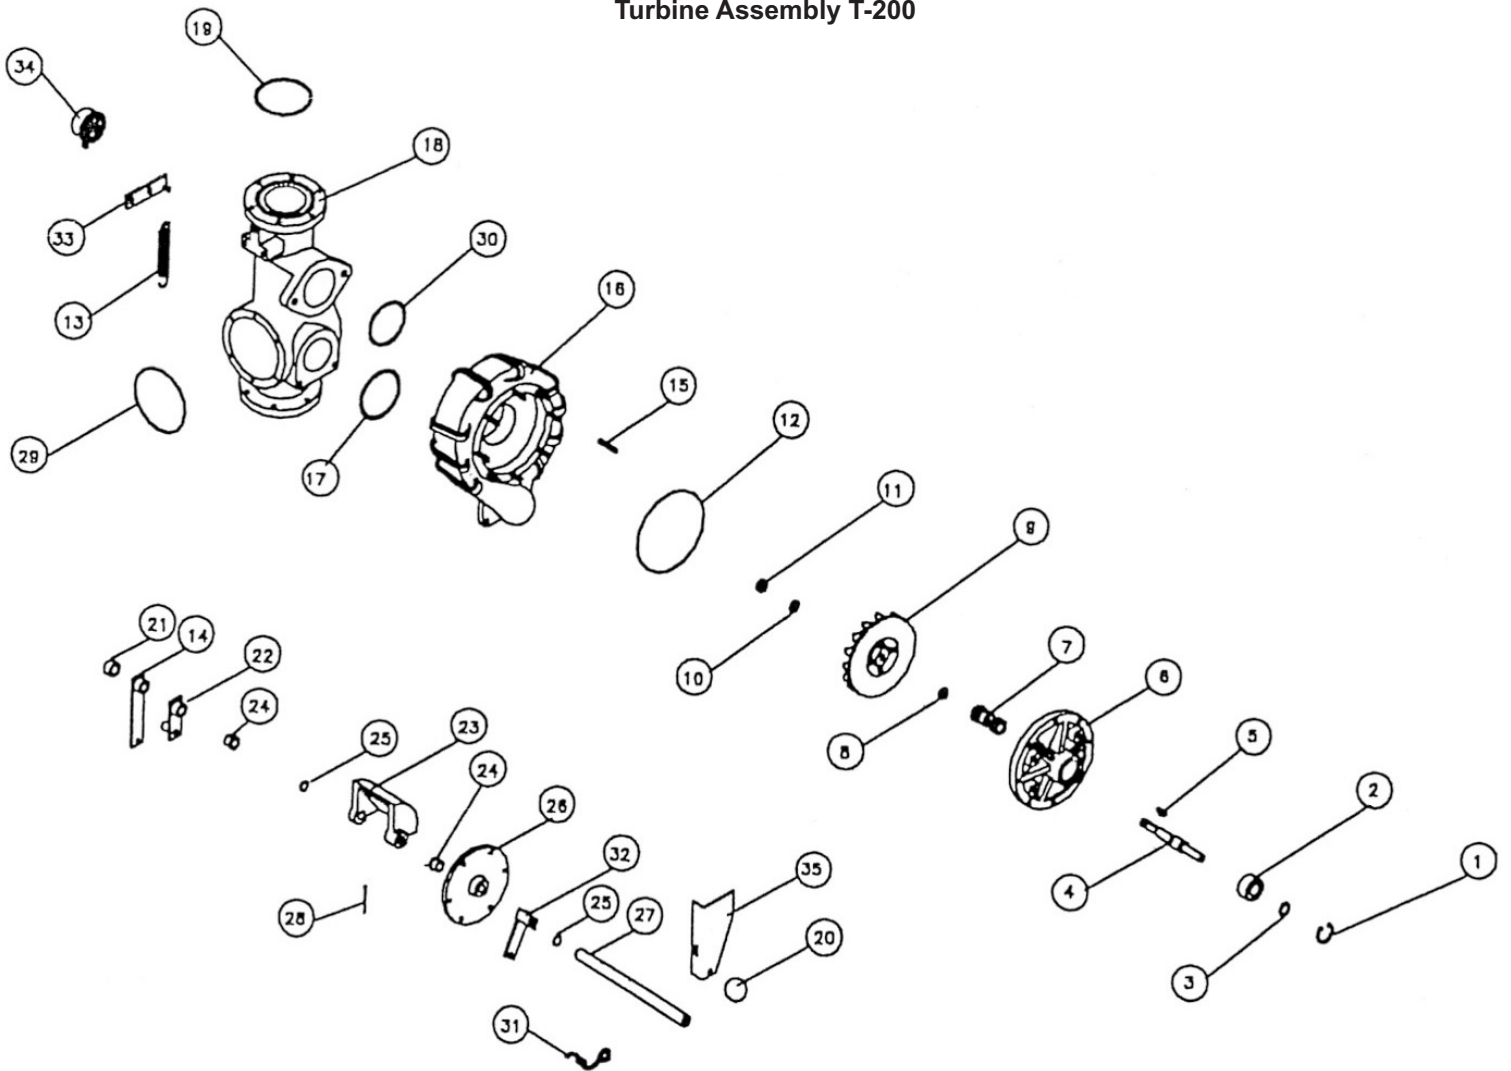

Turbine Assembly T-200

No.	Part Number	Description	Qty.
1	52662530	RING,RET IN	1
2	52663290	BEARING,DBL W5205-2RS .937	1
3	52662540	RING,RET EX	2
4	51648535	SHAFT,RNR LNG KW 6.9 OAL	1
5	58401120	KEY,WOODRUFF3/16X3/4NIALY	1
6	27733554	FACE PLATE 200/400 3/4SEA	1
7	58401111	SEAL,MECH 3/4"ID CERAMIC	1
8	58401130	BUSH,MACH 1X5/8X18GA	1
9	27733565	RUNNER, .9X 7.45 W/K.W.	1
10	58401140	BUSH,MACH 1X5/8X14GA	1
11	55248440	NUT,JAM NF 5/8 NYLON INSERT PLATED	1
12	46548510	O-RING 7-11/16X7-1/2X3/32	1
13	45035360	SPRING TNSN 1 X 6 PLATED	1
14	59403750	LEVER GATESHAFT	1
15a	55035390	STUD,SS 3/8-16X2-1/8 SPEC	8
15b	55448453	WASHER,LOCK SS 3/8	8
15c	55101733	NUT,SS 3/8	8
16	27748631	VOLUTE, PP200 (W/STUDS)	1
17	46548480	O-RING 4-5/8 X4-1/8 X1/4	1
18	27648512	DIVERTER,BTTM ENT 200/400	1
19	46546680	O-RING 5-1/8 X4-5/8 X1/4	2
20	30249150	KNOB,BALL 3/8-16 FEMALE THREADS	1