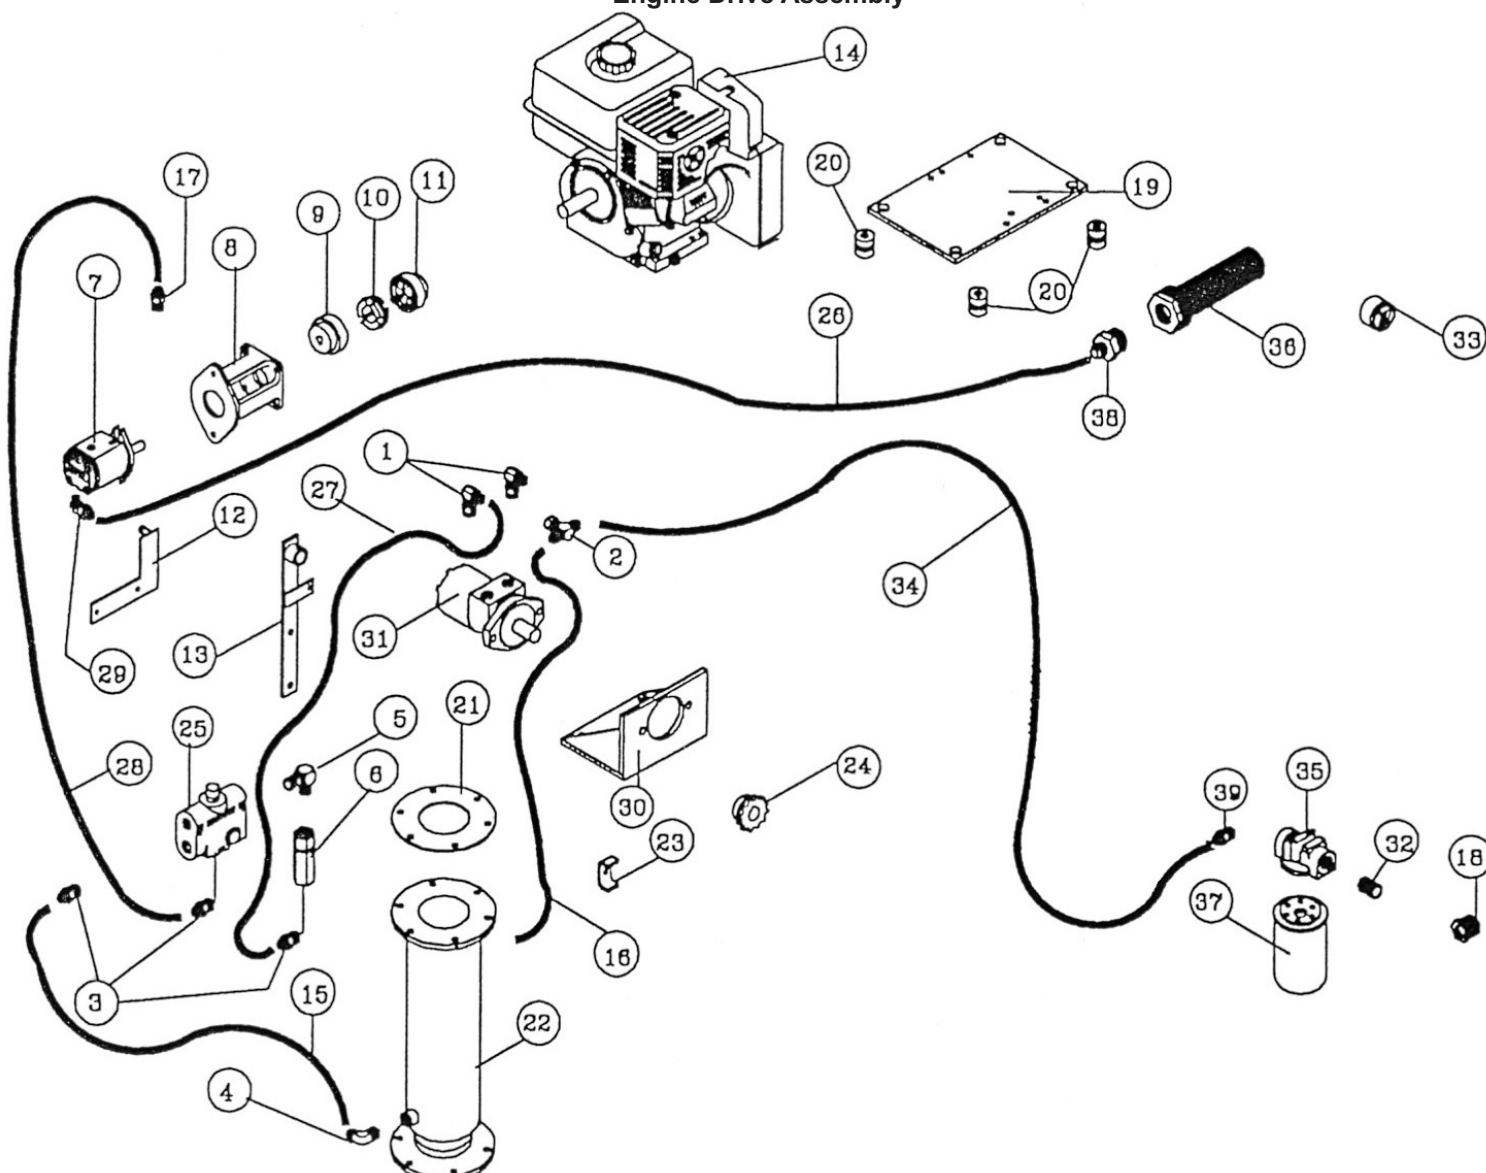

Engine Drive Assembly

No.	Part Number	Description	Qty.
1a	59501220	ADPTR,8MJICX1/2MNPTX90DEG	2
1b	59501190	ADPTR,8MJICX8MJICX90DEG	2
2	59501200	ADPTR,8MJICX8FJIC-SWX8MJI	1
3	59501210	ADPTR,8MJICX1/2MNPT	5
4	59501220	ADPTR,8MJICX1/2MNPTX90DEG	1
5	59501150	ADPTR,1/2MNPTX1/2MNPTX90	1
6	59501000	VALVE,HYD CHECK	1
7	59500990	PUMP,HYDRAULIC 37/40	1
8	59501040	ADPTR,FLANGE,PUMP-ENG 8HP	1
9	59501020	CPLNG,HALF PUMP 5/8" BORE	1
10	59501030	CPLNG,RUBBER 25 THROUGH40	1
11	59501010	CPLNG,HALF ENG 1" BORE	1
12	59404660	MT,SPRING	1
13	59404560	ARM	1
14	58407016	ENGINE,B&S 9 HP	1
15	59501100	HOSE,8FJICX8FJIC90.3 12.5	1
16	59501110	HOSE,8FJICX8FJIC90 3/8 22	1
17	59501340	ADPTR,8MJICX6SAE	1
18	52501610	BSHNG,RDCNG STEEL (PLTD) 1X3/4	1
19	59500331	PLATE ENG B&S 9 HP	1
20	59404260	DAMPENER,MOTOR MT.	4
21	59001700	GASKET 6.12 BCD	2
22	59403570	COOLER,HYD OIL	1