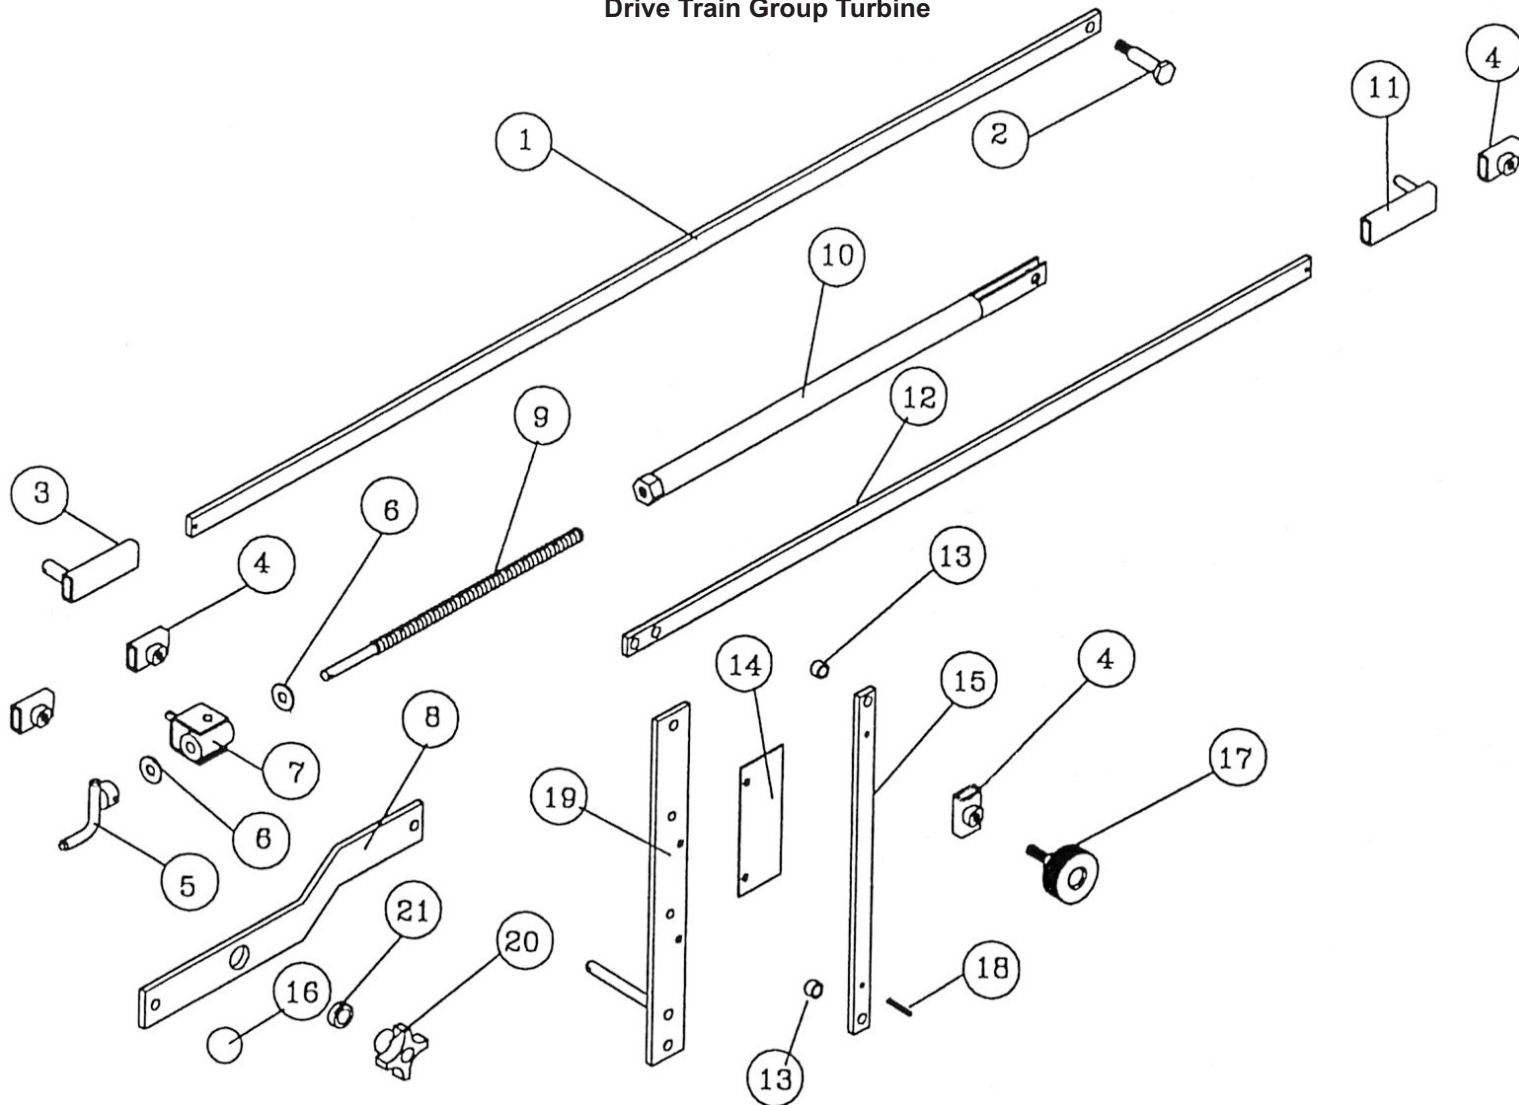

### Drive Train Group Basic

No.	Part Number	Description	Qty.
1	59406090	BELT,TACH 3MMX29.4 IN	1
2	59404410	PULLEY,TACH 2.31	1
3	59404400	MT,TACH	1
4	02201200	TACHOMETER ASM,0-400 FT/HR A SERIES	1
5	02201190	PULLEY,GREEN TACH .788	1
6	59502280	BEARING,TACH	1
7	59404370	MT,TACH & IDLER	1
8	88049311	SPRKT,50B10 5/8 BORE	1
9	87548471	CHAIN,#60-2DW RLLR PER FT	ft. 25
10	52651890	BEARING,PLLW BLCK 2-1/4"	2
11	52660710	KEY, 1/2 X 2 RD ENDS	1
12	59404150	JACKSHAFT	1
13	52660471	KEY 1/2 SQ X1-1/2 RD ENDS	1
14	59405812	TUBE 2.5 X 2.31 X 1.900	1
15	88048842	SPRKT,60-2B18 2-1/4B DBBL	1
16	59405811	TUBE 2.5 X 2.31 X 3.540	1
17	58408070	BEARING,FLANGE 4 HOLE 1-3/8	2
18	59405830	TUBE 2.5 X 2.31 X 1.190	1
19	59203050	SPRKT,BRAKE 60B54 2-1/4B	1
20	59203080	BAND,BRAKE 10 IN	ft. 5.7
21a	87548460	CHAIN,#50 ROLLER PER FT	ft. 7
21b	87548470	CHAIN,#60 ROLLER PER FT	1
22	59203031	SPRING BOLT	2
23	45048580	SPRING,COMP 2-1/2X1/2ID PLTD	1

### Drive Train Group Basic

No.	Part Number	Description	Qty.
24	59203711	CAP	1
25	59203010	MOUNT,BRAKE	1
26	52657930	KEY, 5/16 X 1-1/2 RD ENDS	1
27	58405190	SHAFT,CLUTCH	1
28	58405240	SPRKT,60B14 1-3/8 BORE	1
29	52660820	BUSH,MACH 2-1/8X1-3/8X18	1
30	52651750	SPRKT,CLUTCH 50-54	1
31	52651770	BEARING,O 1.62X1.37X1.12LNG	1
32	52651840	CLUTCH,PTO SNAP	1
33	06000530	CRANK	1
34	58801111	IDLER	1

### Drive Train Group Turbine

No.	Part Number	Description	Qty.
1	59406130	Link, 55.75"	1
2	58700010	BOLT, SHOULDER 1-7/16	2
3	59404531	SLIDE W/1/2 PIN	1
4	59404480	SLIDE	3
5	58803090	HANDLE, CRANK	1
6	58506100	WASHER, NYLON 3/8	2
7	59500260	SWIVEL	1
8	59406120	ARM	1
9	58505650	SCREW	1
10	59403770	TUBE, COMP	1
11	59404530	SLIDE	1
12	59406140	LINK, 1/4X3/4X31.5	1
13	51248470	BUSH, STL .56X.40X.28L	2
14	59501460	PLATE, DECAL	1
15	59404490	LINK	1
16	30249150	KNOB, BALL 3/8-16 FEMALE THREADS	1
17	50100050	KNOB, STAR 3/8-16 X 1" MALE	2
18	58505911	PIN, SPRING 5/32 X 3/4	1
19	59404500	ARM	1
20	40248530	KNOB, 1/2 IN. INTRNL THD	1
21	59000260	SPACER	1