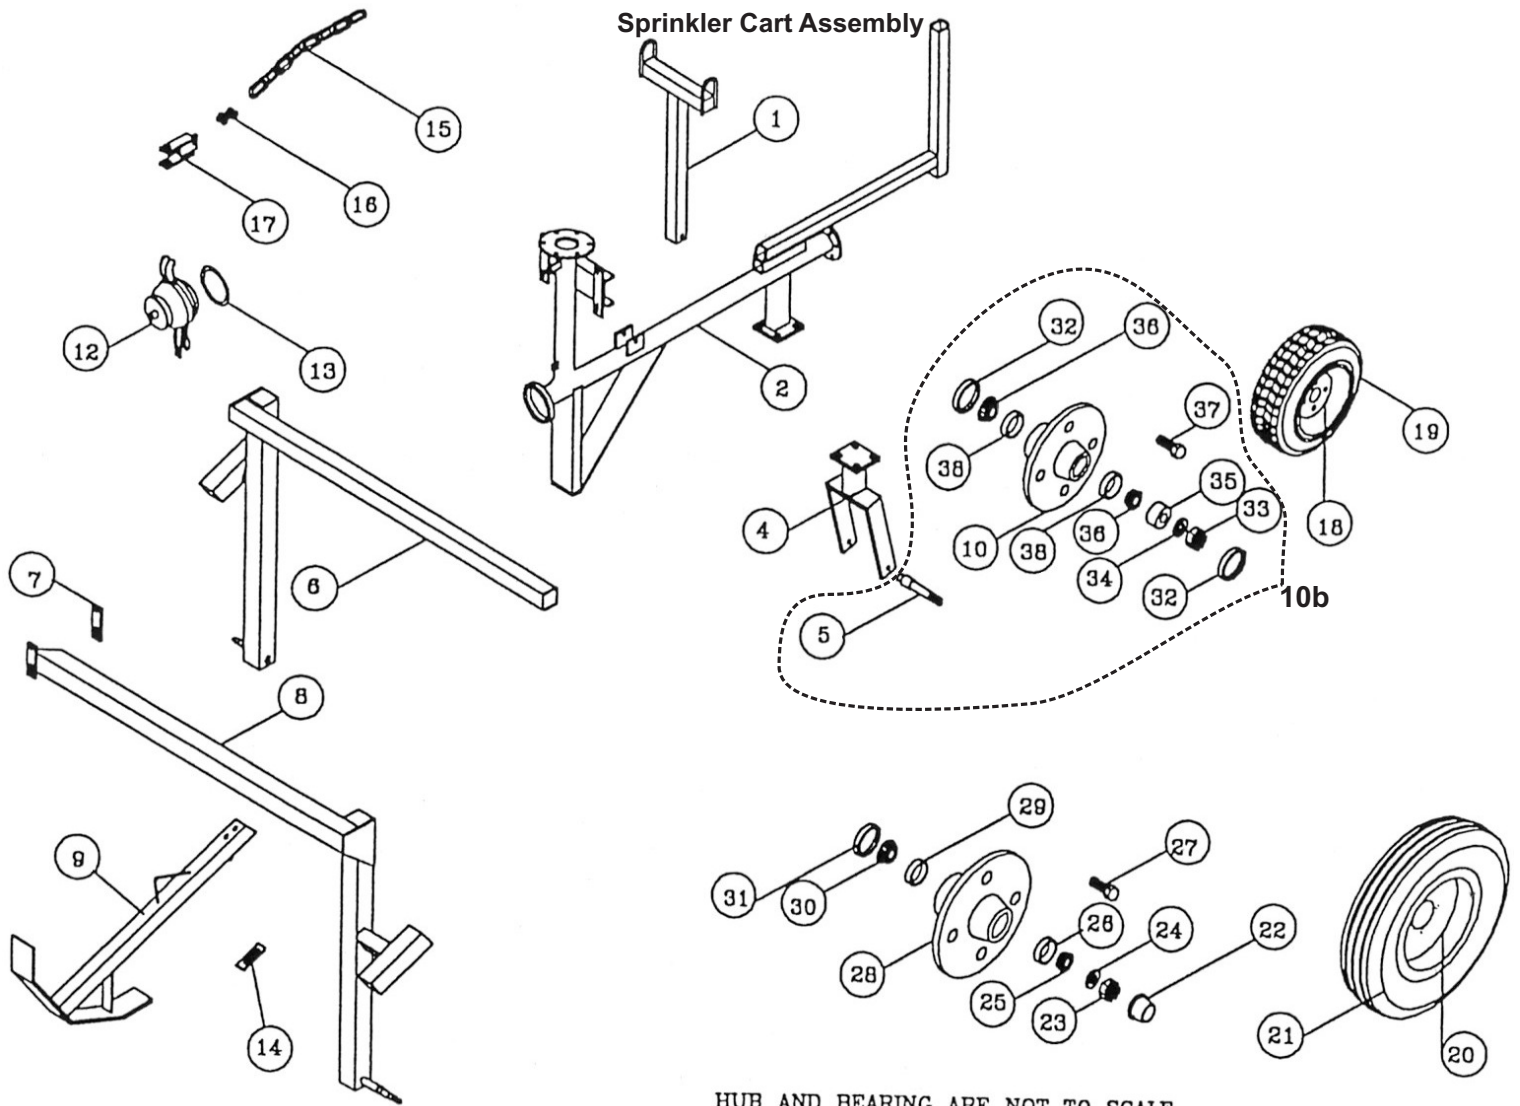

### Drive Train Output Turbine

No.	Part Number	Description	Qty.
1	59405590	IDLER HOLD OUT	1
2	59502140	SPRING COMP	1
3	59405580	SPRING SLIDE	1
4	51248470	BUSH,STL .56X.40X.28L	2
5	59500150	STOP	1
6	30249150	KNOB,BALL 3/8-16 FEMALE THREADS	1
7	59405400	IDLER MT.	1
8	59405440	IDLER MOUNT	1
9	59500140	SHIELD	1
10	58606130	BUSH,SHOULDERSB0003 EFSON	1
11	58606120	PLLY,IDLER W/O 1/2" SLEEVE	1
12	59405661	PLLY,4 STEP 5/8" BORE	1
13	58801845	BELT,COG 4L43	1
14	59405570	IDLER LEVER	1
15	58802861	GEARBOX,WORM20-1ASYJ 726B	1
16	88003711	SPRKT,50B12 1-1/8 BORE	1
17	87548460	CHAIN,#50 ROLLER PER FT	ft. 5
18	59405665	PLLY MACHINED	1
19	59500180		1

### Drive Train Group Turbine

No.	Part Number	Description	Qty.
1	59406130	Link, 55.75"	1
2	58700010	BOLT, SHOULDER 1-7/16	2
3	59404531	SLIDE W/1/2 PIN	1
4	59404480	SLIDE	3
5	58803090	HANDLE, CRANK	1
6	58506100	WASHER, NYLON 3/8	2
7	59500260	SWIVEL	1
8	59406120	ARM	1
9	58505650	SCREW	1
10	59403770	TUBE, COMP	1
11	59404530	SLIDE	1
12	59406140	LINK, 1/4X3/4X31.5	1
13	51248470	BUSH, STL .56X.40X.28L	2
14	59501460	PLATE, DECAL	1
15	59404490	LINK	1
16	30249150	KNOB, BALL 3/8-16 FEMALE THREADS	1
17	50100050	KNOB, STAR 3/8-16 X 1" MALE	2
18	58505911	PIN, SPRING 5/32 X 3/4	1
19	59404500	ARM	1
20	40248530	KNOB, 1/2 IN. INTRNL THD	1
21	59000260	SPACER	1