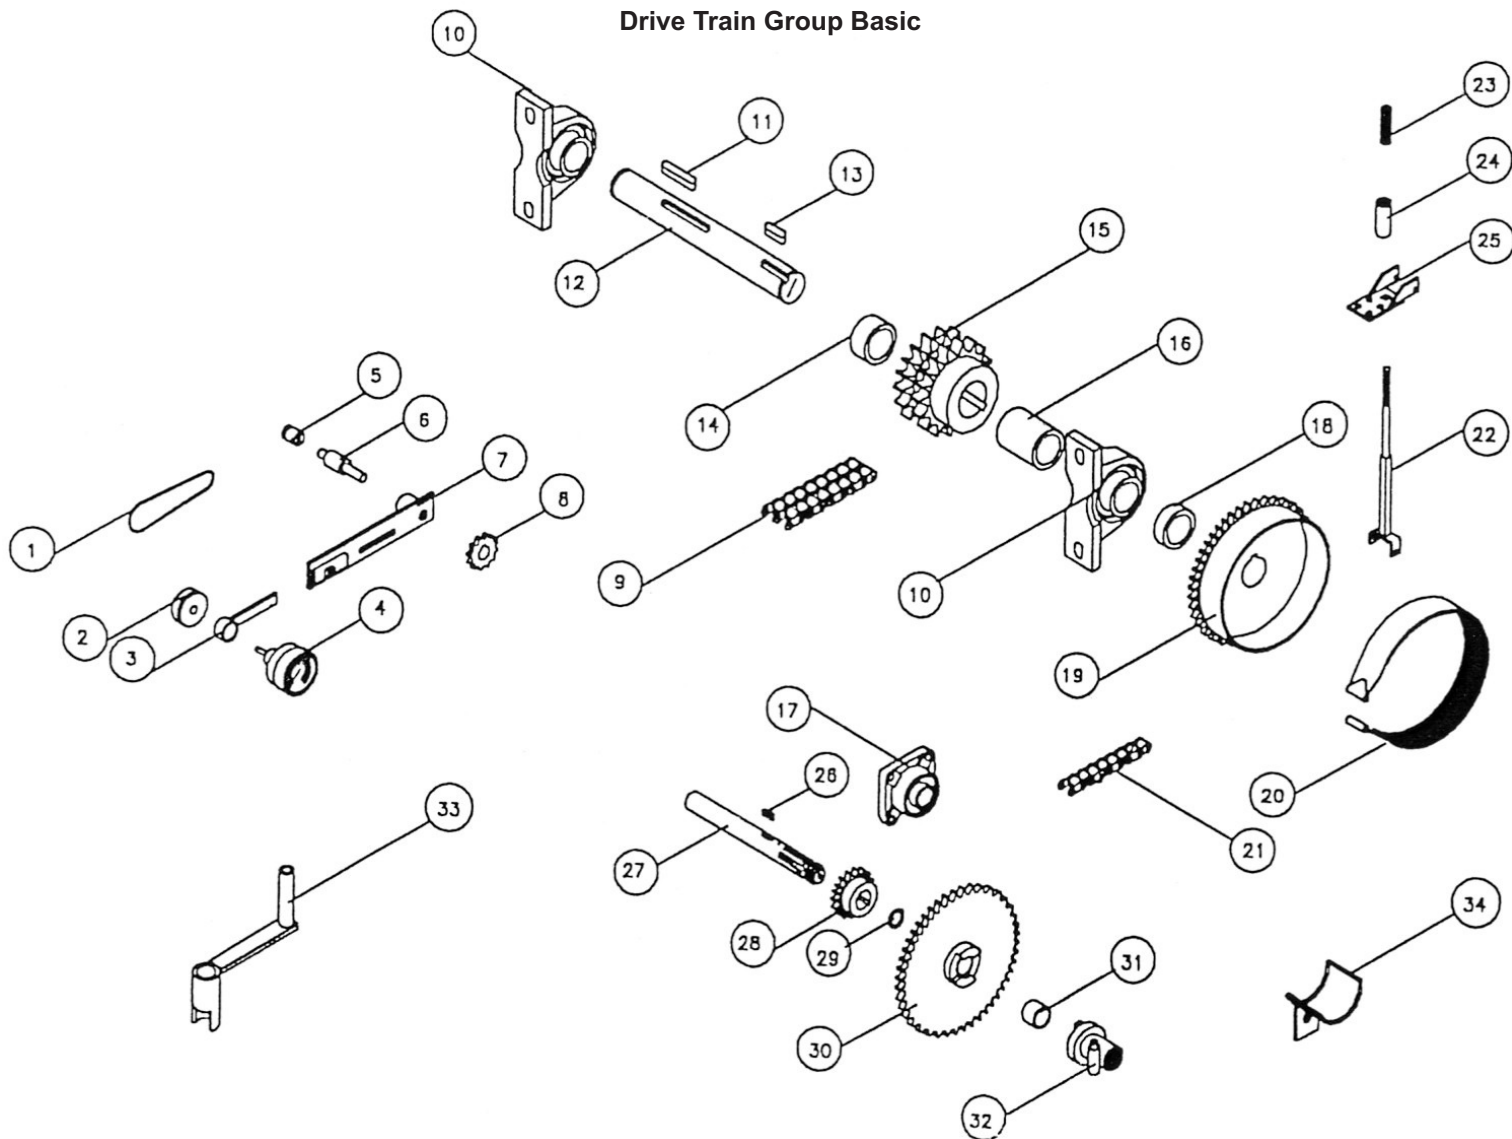

Drive Train Group Basic

No.	Part Number	Description	Qty.
1	59406090	BELT,TACH 3MMX29.4 IN	1
2	59404410	PULLEY,TACH 2.31	1
3	59404400	MT,TACH	1
4	02201200	TACHOMETER ASM,0-400 FT/HR A SERIES	1
5	02201190	PULLEY,GREEN TACH .788	1
6	59502280	BEARING,TACH	1
7	59404370	MT,TACH & IDLER	1
8	88049311	SPRKT,50B10 5/8 BORE	1
9	87548471	CHAIN,#60-2DW RLLR PER FT	ft. 25
10	52651890	BEARING,PLLW BLCK 2-1/4"	2
11	52660710	KEY, 1/2 X 2 RD ENDS	1
12	59404150	JACKSHAFT	1
13	52660471	KEY 1/2 SQ X1-1/2 RD ENDS	1
14	59405812	TUBE 2.5 X 2.31 X 1.900	1
15	88048842	SPRKT,60-2B18 2-1/4B DBBL	1
16	59405811	TUBE 2.5 X 2.31 X 3.540	1
17	58408070	BEARING,FLANGE 4 HOLE 1-3/8	2
18	59405830	TUBE 2.5 X 2.31 X 1.190	1
19	59203050	SPRKT,BRAKE 60B54 2-1/4B	1
20	59203080	BAND,BRAKE 10 IN	ft. 5.7
21a	87548460	CHAIN,#50 ROLLER PER FT	ft. 7
21b	87548470	CHAIN,#60 ROLLER PER FT	1
22	59203031	SPRING BOLT	2
23	45048580	SPRING,COMP 2-1/2X1/2ID PLTD	1