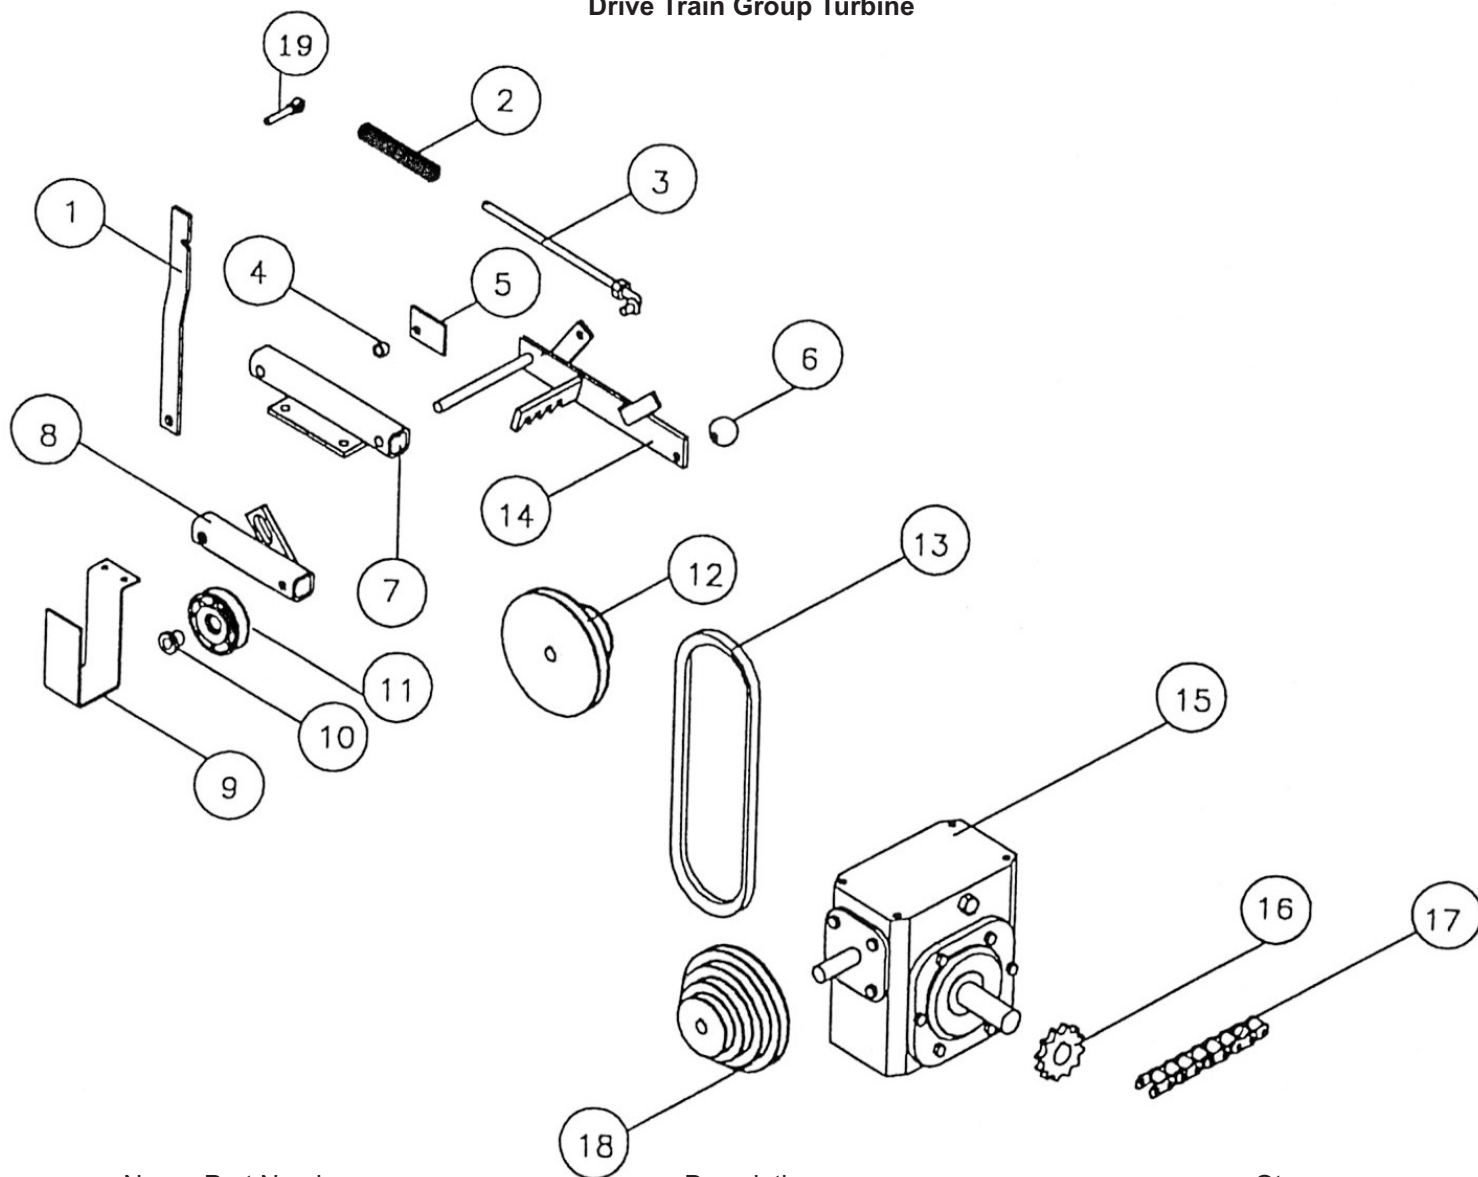

Drive Train Output Turbine

No.	Part Number	Description	Qty.
1	59405590	IDLER HOLD OUT	1
2	59502140	SPRING COMP	1
3	59405580	SPRING SLIDE	1
4	51248470	BUSH,STL .56X.40X.28L	2
5	59500150	STOP	1
6	30249150	KNOB,BALL 3/8-16 FEMALE THREADS	1
7	59405400	IDLER MT.	1
8	59405440	IDLER MOUNT	1
9	59500140	SHIELD	1
10	58606130	BUSH,SHOULDERSB0003 EFSON	1
11	58606120	PLLY,IDLER W/O 1/2" SLEEVE	1
12	59405661	PLLY,4 STEP 5/8" BORE	1
13	58801845	BELT,COG 4L43	1
14	59405570	IDLER LEVER	1
15	58802861	GEARBOX,WORM20-1ASYJ 726B	1
16	88003711	SPRKT,50B12 1-1/8 BORE	1
17	87548460	CHAIN,#50 ROLLER PER FT	ft. 5
18	59405665	PLLY MACHINED	1
19	59500180		1