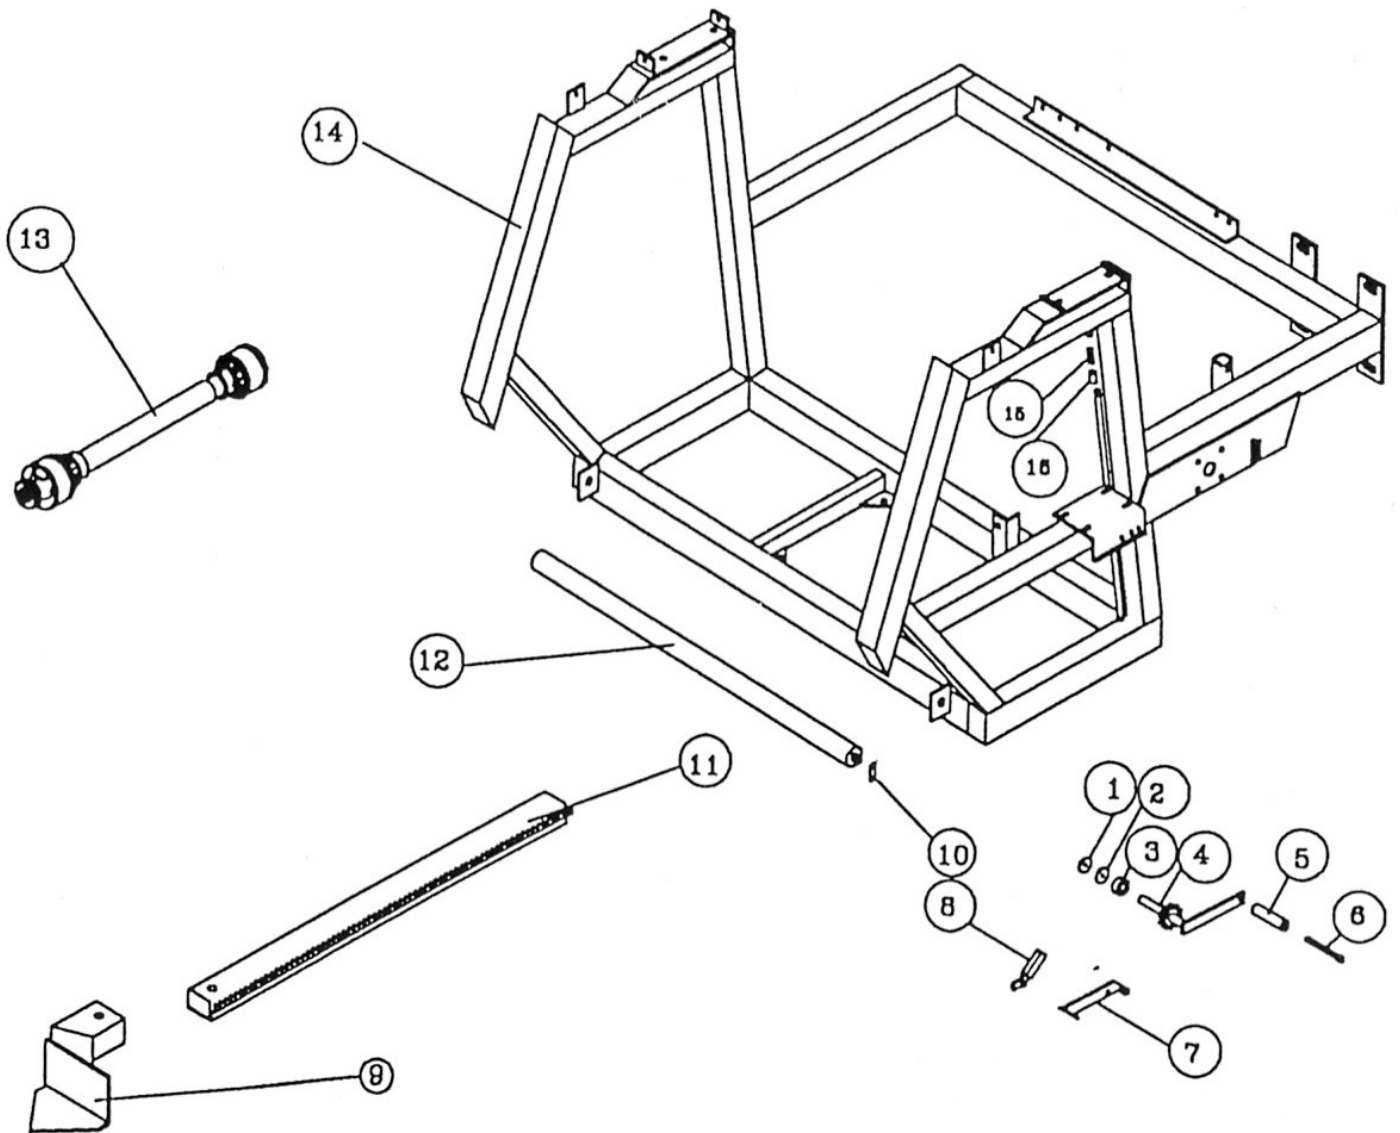

## **Some Parts are Not Available**

For Parts that are described as "Left" or "Right" the water inlet side of the machine is considered the right side

Items Such as common fasteners, grease fitting, and other small parts easy to acquire locally are not listed.

## Running Gear Assembly

No.	Part Number	Description	Qty.
1	52651381	WHEEL,15X10 6BOLT 6"BCD	4
2	52655310	TIRE 11L-15 12 PLY	4
3	58902060	HUB CAP 615-21600#909903	4
4	58902070	NUT,SLOTTED 7/8 WIL912952	4
5	58902040	BEARING,TIMKEN LM25877	4
6	22615982	HUB ASSY,6BOLT W803	4
7	58902030	BEARING,TIMKEN LM25590	4
8	58902050	SEAL,CR20148	4
9	58902020	LUG BOLT 9/16 X 1.12	24
10	58803971	AXLE,T-37-40	4
11	02001777	BEARING,TURNTABLE	1
12	59301390	CHASSIS,40A	1
13	58403300	JACK,TONGUE 41,45,T27-T40	1
14	59403300	CRANK HANDLE	1
15	59301400	TONGUE,40A	1
16	58402130	HITCH, CLEVIS DICO 18078	1
17	55832811	PIN,HITCH 3/4X4-1/8 ZN	1
18	52358660	PIN,HITCH 3/4 X 6-1/2	1
19	58902080	WASHER,SPINDLE WILTON # 912952	4
20	58902000	RACE, INNER LM25520	4
21	59301440	PLATE	2
22	59301480	OUT-RIGGER	2
23	59403240	HANDLE	1
24	56231361	SCREW,CAP ALLEN 1/2X5	1
25	55848541	PIN,HITCH 3/4 X 10 IN	1
26	58902010	RACE, OUTER 25821	4
	58403328	KIT, SCREW W/NUT (repair for tongue jack)	1

### Cradle Assembly

No.	Part Number	Description	Qty.
1	55170011	NUT,10-1.5MM NYLOC	2
2	02099058	NUT	2
3	02099059	SPRING, RUBBER STABILIZER	2
4	59500815	CRANK	2
5	59403240	HANDLE	3
6	56231361	SCREW,CAP ALLEN 1/2X5	3
7	59404670	CATCH	2
8a	02099027	PAWL,RIGHT	1
8b	02199027	PAWL,LEFT	1
8c	02099028	SPRING,RGHT	1
8d	02099029	SPRING,LEFT	1
9a	02099054	STABILIZER FOOT,LEFT - FG1	1
9b	02099055	STABILIZER FOOT,RIGHT - FG1	1
10	02099045	Plate	1
11a	59405275	STABILIZER LEG RT 40 300,000-310,00	1
11b	59405285	STABILIZER LEG LFT 300,000-310,000	1
12	02002794	ROLLER,HORIZONTAL BASE G	1
13	30036044	SHAFT,PTO60"OAL#1 BUSH	1
14		Cradle, 40 Gear Drive	1
15	59405850	BARB 3/8 NPT X 1/2 HOSE	1
16	59500660	CPLNG,STL GLV 3/8	1