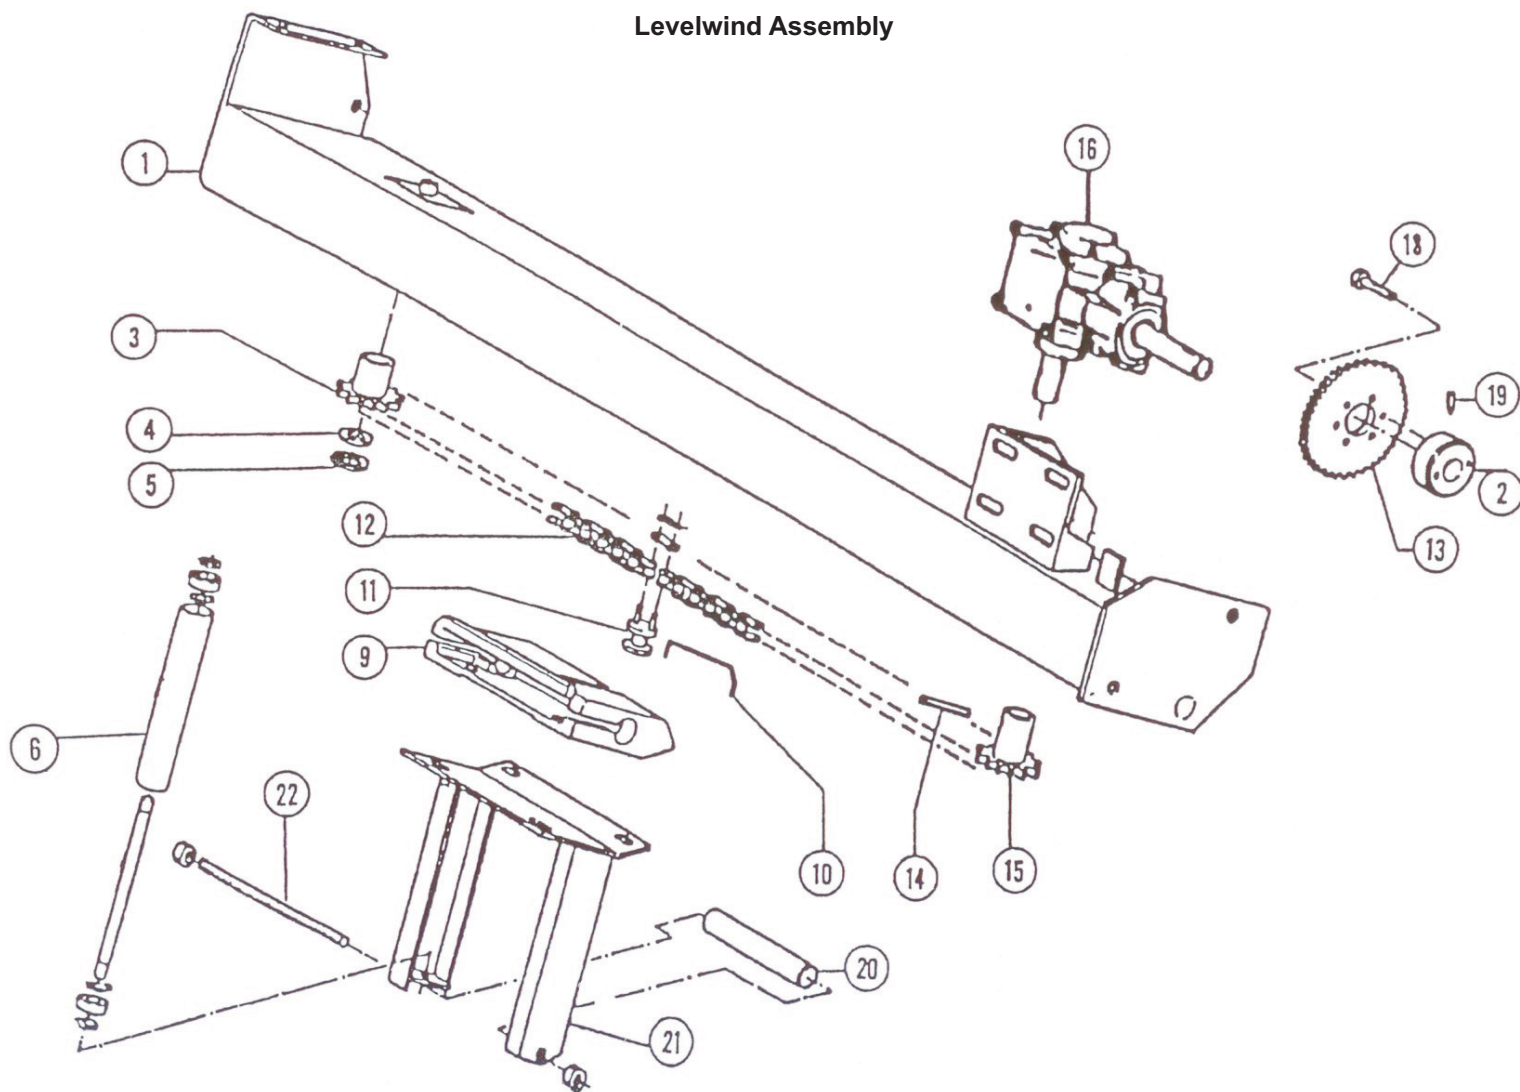

Levelwind Assembly

No.	Part Number	Description	Qty.
1a	02200160	FRAME,HOSE GUIDE	1
1b	02201030	LEVELWIND ASSY, COMPLETE FF1/FG1	1
2	02000153	HUB, SPROCKET	1
3	02099148	SPRKT,IDLER Z10 1" PITCH 25MM BORE	1
4	55306280	BUSH,MACH 1-1/2X1X18GA	1
5	52662540	RING,RET EX	1
6	02203870	ROLLER	2
9	02000141	SUPPORT,FORK	1
10	02000776	CLIP,RETAINING	1
11	02099143	LINK,HOSE GUIDE	1
12	02004865	CHAIN 112 ROLLER OF 1"	1
13	02099157	SPRKT- 1/2 X 40T	1
14	58902140	PIN,SPRING 7MM X 45MM	1
15	02209040	SPROCKET, 10 TOOTH 1.0" PITCH	1
16	02000154	GEARBOX - LEVELWIND (CAST)	2
18		Bolt, 8-125mm x 25mm	6
19	02000152	SCREW,12MMX25MM DOGPOINT(7.5MM DIA)	1
20	02201360	SPACER	1
21	02001350	FORK, 120MM - FG1	1
22	02201340	TIE ROD	1