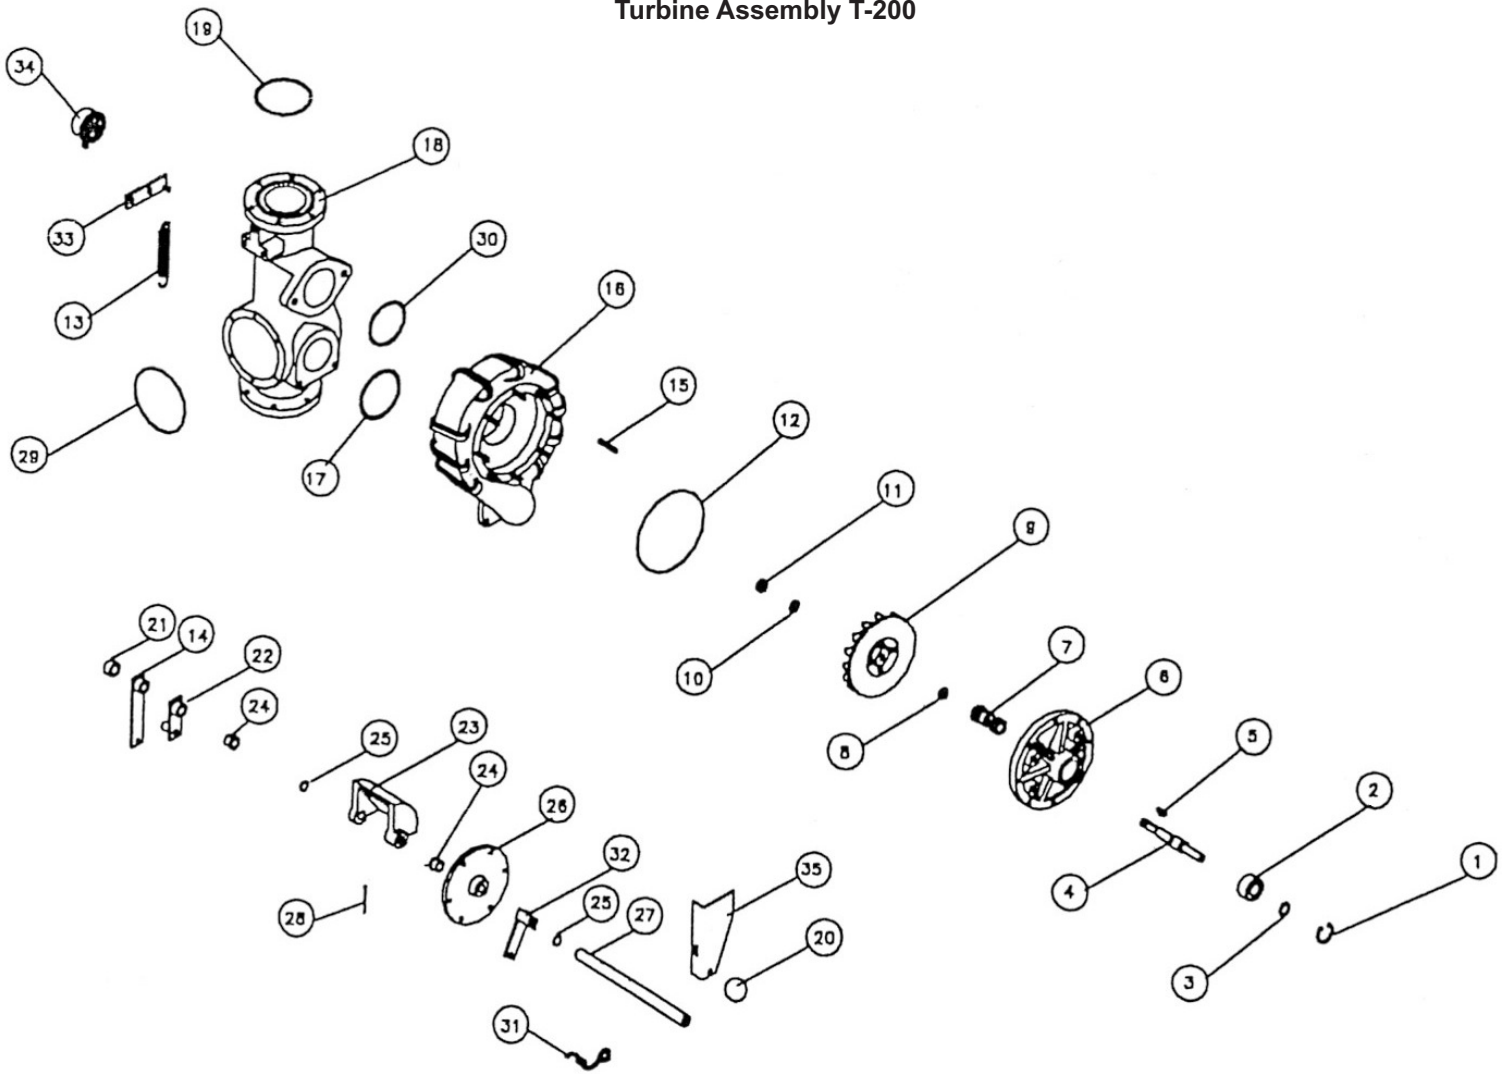

Turbine Assembly T-200

No.	Part Number	Description	Qty.
21	51348451	COLLAR,SET 3/4"	1
22	59403710	ARM COMP,GATE SHAFT	1
23	27734061	GATE, 200/400	1
24	51135100	BEARING,O FL .87X.75X.75 LNG	2
25	46534020	O-RING 7/8X3/4X1/16	2
26	27648471	PLATE,COVER 200/400	1
27	99070271	KIT GATE SHAFT ABV 300000	1
28	55636330	PIN,SPRING 7/32 X 1-1/2	1
29	46548500	O-RING 5-15/16X5-3/4X3/32	1
30	46548490	O-RING 4-1/4 X3-3/4 X1/4	1
31	59403140	STOP, GATE SHAFT	1
32	59500170	GATE SHAFT STOP	1
33	58506090	MOUNT,SPRING	1
34	58606750	GAUGE, PRESS 0-300	1
35	59403100	GATE SHAFT ARM	1