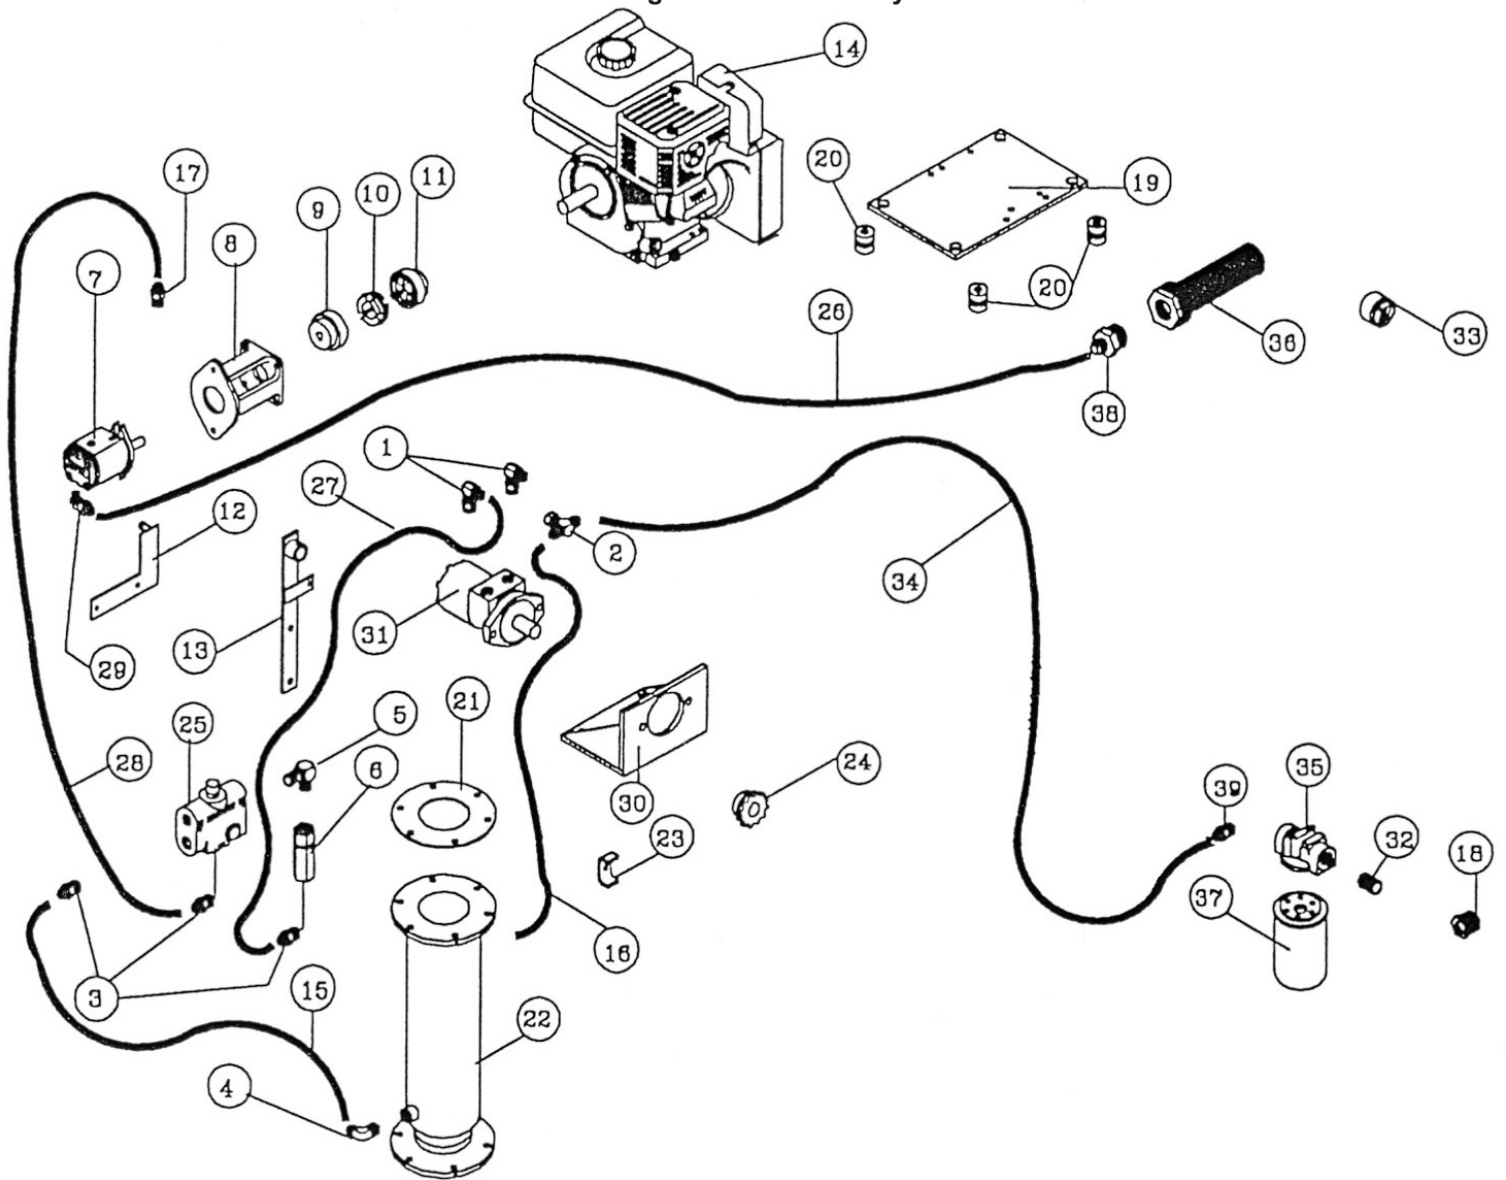

Engine Drive Assembly

No.	Part Number	Description	Qty.
23	59404170	CLAMP,HYD HOSE	2
24	88003710	SPRKT,50B12 1 BORE	1
25	59500970	CONTROL,FLOW 8GPM 37/40	1
26	59501140	HOSE,12FJICX12FJIC90.7 30	1
27	59501090	HOSE,8FJICX8FJIC 3/8X17.5	1
28	59501130	HOSE,8FJICX6FJIC90 .3 120	1
29	59501170	ADPTR,12MJICX12SAEX90DEG	1
30	59403041	Mt. , Hydraulic Motor	1
31	59500980	MOTOR,HYDRAULIC 37/40	1
32	52501600	NPPL,CLOSE GLV 3/4	1
33	59501080	GAUGE,OIL FILTER	1
34	59501120	HOSE,8FJICX8FJIC90 .3 82	1
35	59501060	HEAD,OIL FILTER	1
36	59500800	FILTER HYD. OIL	1
37	59501070	FILTER,SPIN HYD OIL	1
38	59501180	ADPTR,12MJICX1-1/4MNPT	1
39	59501230	ADPTR,8MJICX3/4MNPT	1