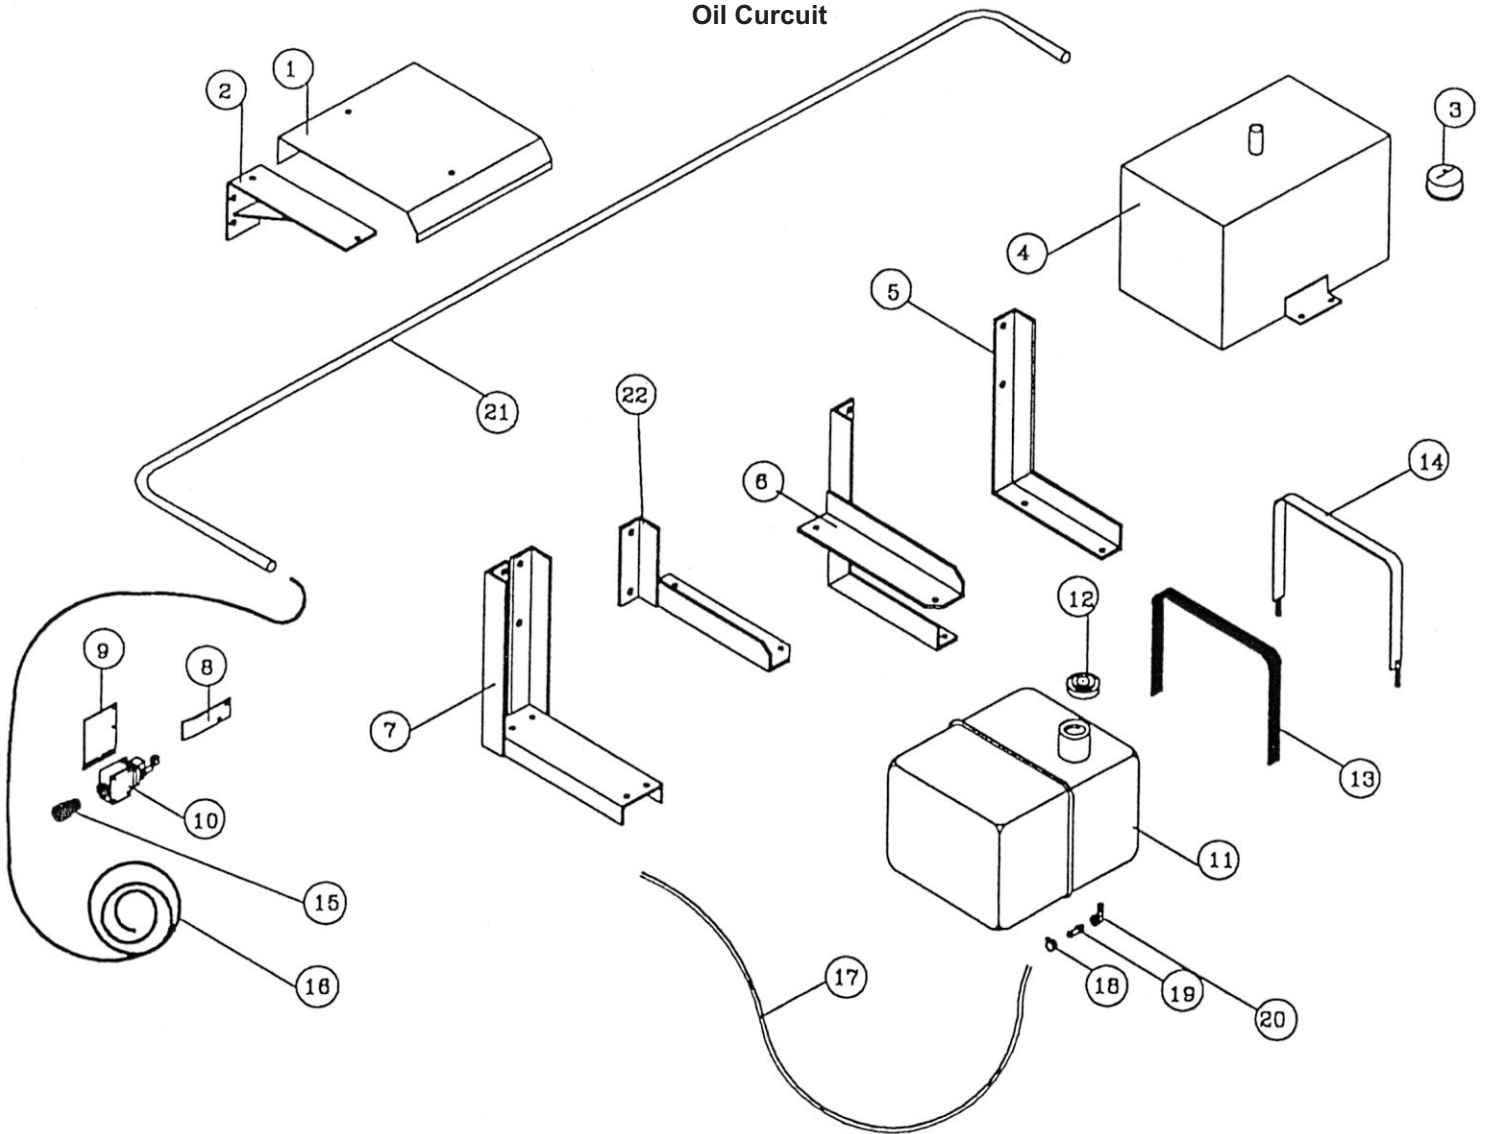

Oil Circuit

No.	Part Number	Description	Qty.
1	59404080	Shield, Motor Top	1
2	59404051	Brkt., Shield	1
3	59501240	CAP,TANK-OIL	1
4	58600483	TANK,OIL 10 GAL	1
5	59405900	Mt, Engine Left	1
6	59405910	Mt, Engine Right	1
7	59405990	Mt. Oil Tank	1
8	59500080	RAMP,SHUT OFF	1
9	59404680	Switch Mt.	1
10	52662152	SWITCH BODY & ROTARY HEAD	1
11	58406930	TANK,FUEL&CAP 5.3GAL	1
12	58406939	CAP,TANK-5.3 GAL GAS	1
13	58701670	BELTING,NEOP 5 PLY 1 IN	ft. 6.5
14	58406210	STRAP, GAS TANK	2
15	52662170	GROMMET,CMRSSH 1/2 NPT	1
16	58406700	WIRE,ELECT.3 WIRE 14 GA	ft. 12
17	58406952	HOSE,GAS 3/8	ft. 2
18	56048450	CLAMP,SCREW 7/32X5/8	2
19	52548761	BARB,1/8"NPT X 3/8" HOSE	1
20	52540340	ELBW,STRT GLV 1/8X90DEG	1
21	59404691	Tube, Wire	1
22	59406020	Mt. Gas Tank Rt.	1