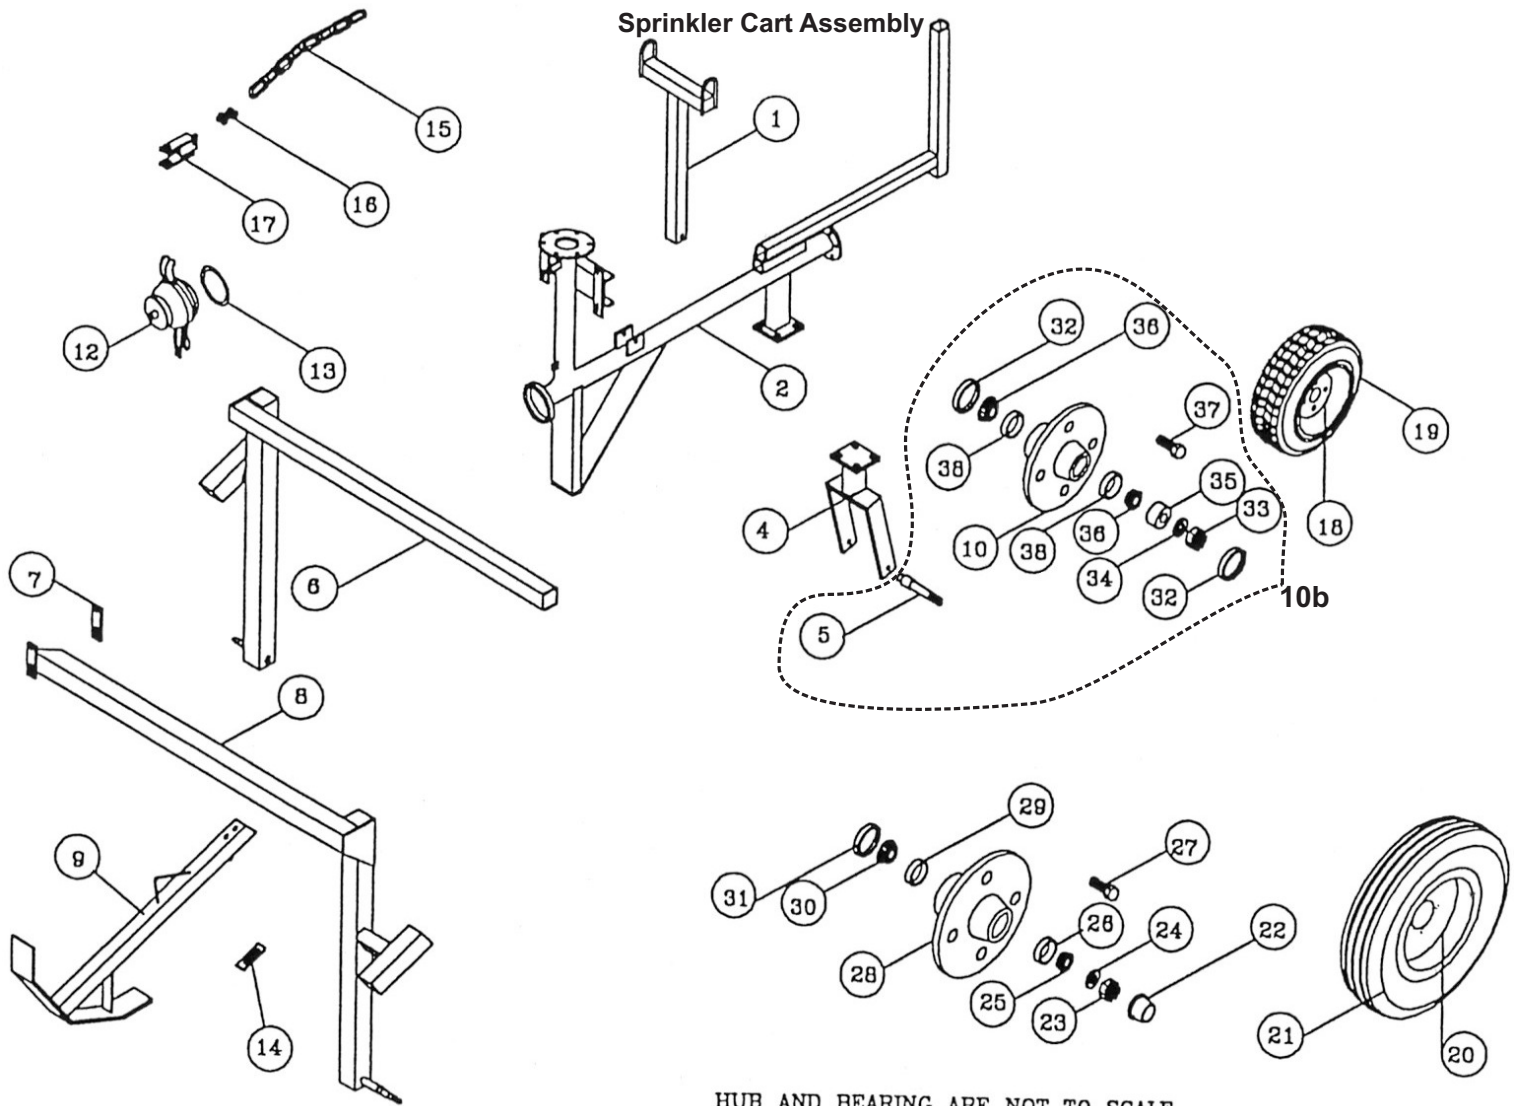

### Drive Train Group Turbine

No.	Part Number	Description	Qty.
1	59406130	Link, 55.75"	1
2	58700010	BOLT, SHOULDER 1-7/16	2
3	59404531	SLIDE W/1/2 PIN	1
4	59404480	SLIDE	3
5	58803090	HANDLE, CRANK	1
6	58506100	WASHER, NYLON 3/8	2
7	59500260	SWIVEL	1
8	59406120	ARM	1
9	58505650	SCREW	1
10	59403770	TUBE, COMP	1
11	59404530	SLIDE	1
12	59406140	LINK, 1/4X3/4X31.5	1
13	51248470	BUSH, STL .56X.40X.28L	2
14	59501460	PLATE, DECAL	1
15	59404490	LINK	1
16	30249150	KNOB, BALL 3/8-16 FEMALE THREADS	1
17	50100050	KNOB, STAR 3/8-16 X 1" MALE	2
18	58505911	PIN, SPRING 5/32 X 3/4	1
19	59404500	ARM	1
20	40248530	KNOB, 1/2 IN. INTRNL THD	1
21	59000260	SPACER	1

HUB AND BEARING ARE NOT TO SCALE

No.	Part Number	Description	Qty.
1	59100031	BAIL,LIFT	1
2	59403821	Body Guncart	1
4	06009974	YOKE, FRONT	1
5	06010199	AXLE,FRONT	1
6	59500530	LEG,INNER 37-40	1
7	58408430	STRAP	2
8	59500490	LEG,OUTER 37-40	2
9	59500480	LEG,STABILIZER GUNCART	2
10a	58803564	HUB,WITH RACES ONLY W440	1
10b	59503820	HUB & AXLE ASSM GUNCART40	1
12	59406100	PLUG,GUNCART	1
13	58800233	SEAL RING 4" 6-3/8 OD X 9/16	1
14	59700910	PIN,3/8 X 2.5	2
15	85040600	CHAIN,3/8 PROOF COIL PLTD	ft. 3
16	52353941	CLEVIS,DBL CMBL 542-3301	2
17	52354210	HITCH, CHAIN	1
18	59302640	WHEEL,8X5.75 4BOLT 4BCD	1
19a	59302650	TIRE,16X6.5X8 4 PLY	1
19b	59302651	TUBE,INNER 16X6:50X8	1
19c	59506060	WHEEL&TIRE,16X6:50X8 4PG	1
20	58802541	WHEEL,15X4-1/2 OFF WHITE RIM	2
21a	22702560	TIRE,6.70X15 4 PLY	2
21b	22702561	TUBE,INNER 5:90 & 6.70X15	2
22	22709360	CAP,HUB	2