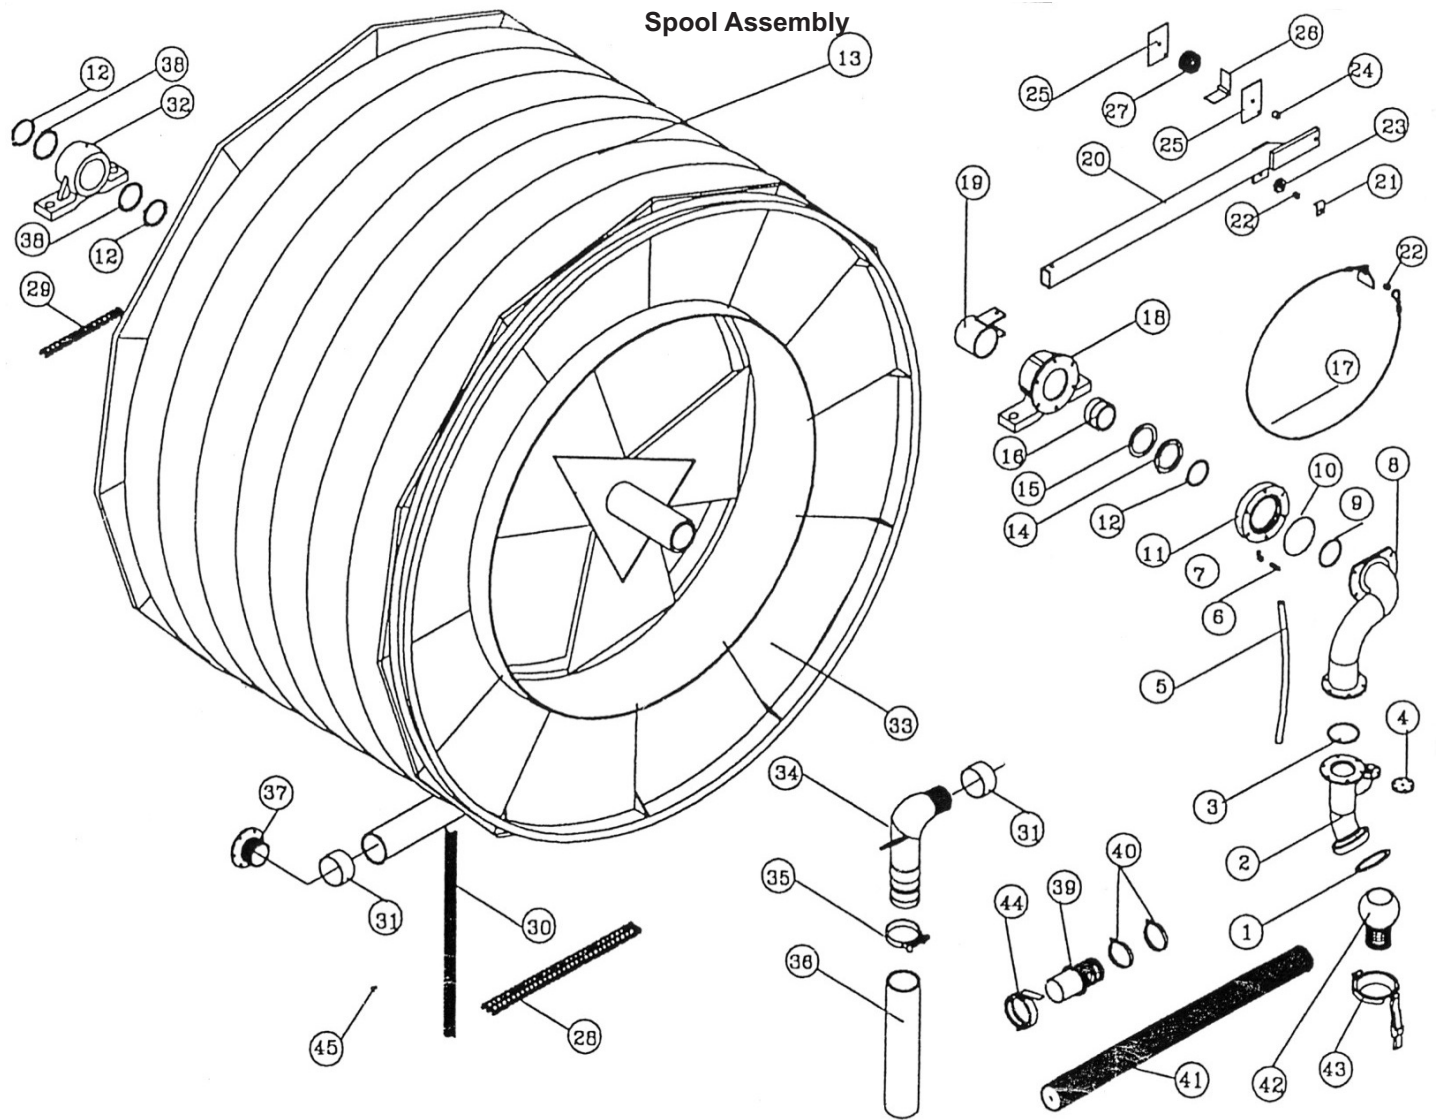

## Running Gear Assembly

No.	Part Number	Description	Qty.
1	52651381	WHEEL,15X10 6BOLT 6"BCD	4
2	52655310	TIRE 11L-15 12 PLY	4
3	58902060	HUB CAP 615-21600#909903	4
4	58902070	NUT,SLOTTED 7/8 WIL912952	4
5	58902040	BEARING,TIMKEN LM25877	4
6	22615982	HUB ASSY,6BOLT W803	4
7	58902030	BEARING,TIMKEN LM25590	4
8	58902050	SEAL,CR20148	4
9	58902020	LUG BOLT 9/16 X 1.12	24
10	58803971	AXLE,T-37-40	4
11	02001777	BEARING,TURNTABLE	1
12	59301390	CHASSIS,40A	1
13	58403300	JACK,TONGUE 41,45,T27-T40	1
14	59403300	CRANK HANDLE	1
15	59301400	TONGUE,40A	1
16	58402130	HITCH, CLEVIS DICO 18078	1
17	55832811	PIN,HITCH 3/4X4-1/8 ZN	1
18	52358660	PIN,HITCH 3/4 X 6-1/2	1
19	58902080	WASHER,SPINDLE WILTON # 912952	4
20	58902000	RACE, INNER LM25520	4
21	59301440	PLATE	2
22	59301480	OUT-RIGGER	2
23	59403240	HANDLE	1
24	56231361	SCREW,CAP ALLEN 1/2X5	1
25	55848541	PIN,HITCH 3/4 X 10 IN	1
26	58902010	RACE, OUTER 25821	4
	58403328	KIT, SCREW W/NUT (repair for tongue jack)	1

### Cradle Assembly

No.	Part Number	Description	Qty.
1	55170011	NUT,10-1.5MM NYLOC	2
2	02099058	NUT	2
3	02099059	SPRING, RUBBER STABILIZER	2
4	59500815	CRANK	2
5	59403240	HANDLE	3
6	56231361	SCREW,CAP ALLEN 1/2X5	3
7	59404670	CATCH	2
8a	02099027	PAWL,RIGHT	1
8b	02199027	PAWL,LEFT	1
8c	02099028	SPRING,RGHT	1
8d	02099029	SPRING,LEFT	1
9a	02099054	STABILIZER FOOT,LEFT - FG1	1
9b	02099055	STABILIZER FOOT,RIGHT - FG1	1
10	02099045	Plate	1
11a	59405275	STABILIZER LEG RT 40 300,000-310,00	1
11b	59405285	STABILIZER LEG LFT 300,000-310,000	1
12	02002794	ROLLER,HORIZONTAL BASE G	1
13	30036044	SHAFT,PTO60"OAL#1 BUSH	1
14		Cradle, 40 Gear Drive	1
15	59405850	BARB 3/8 NPT X 1/2 HOSE	1
16	59500660	CPLNG,STL GLV 3/8	1