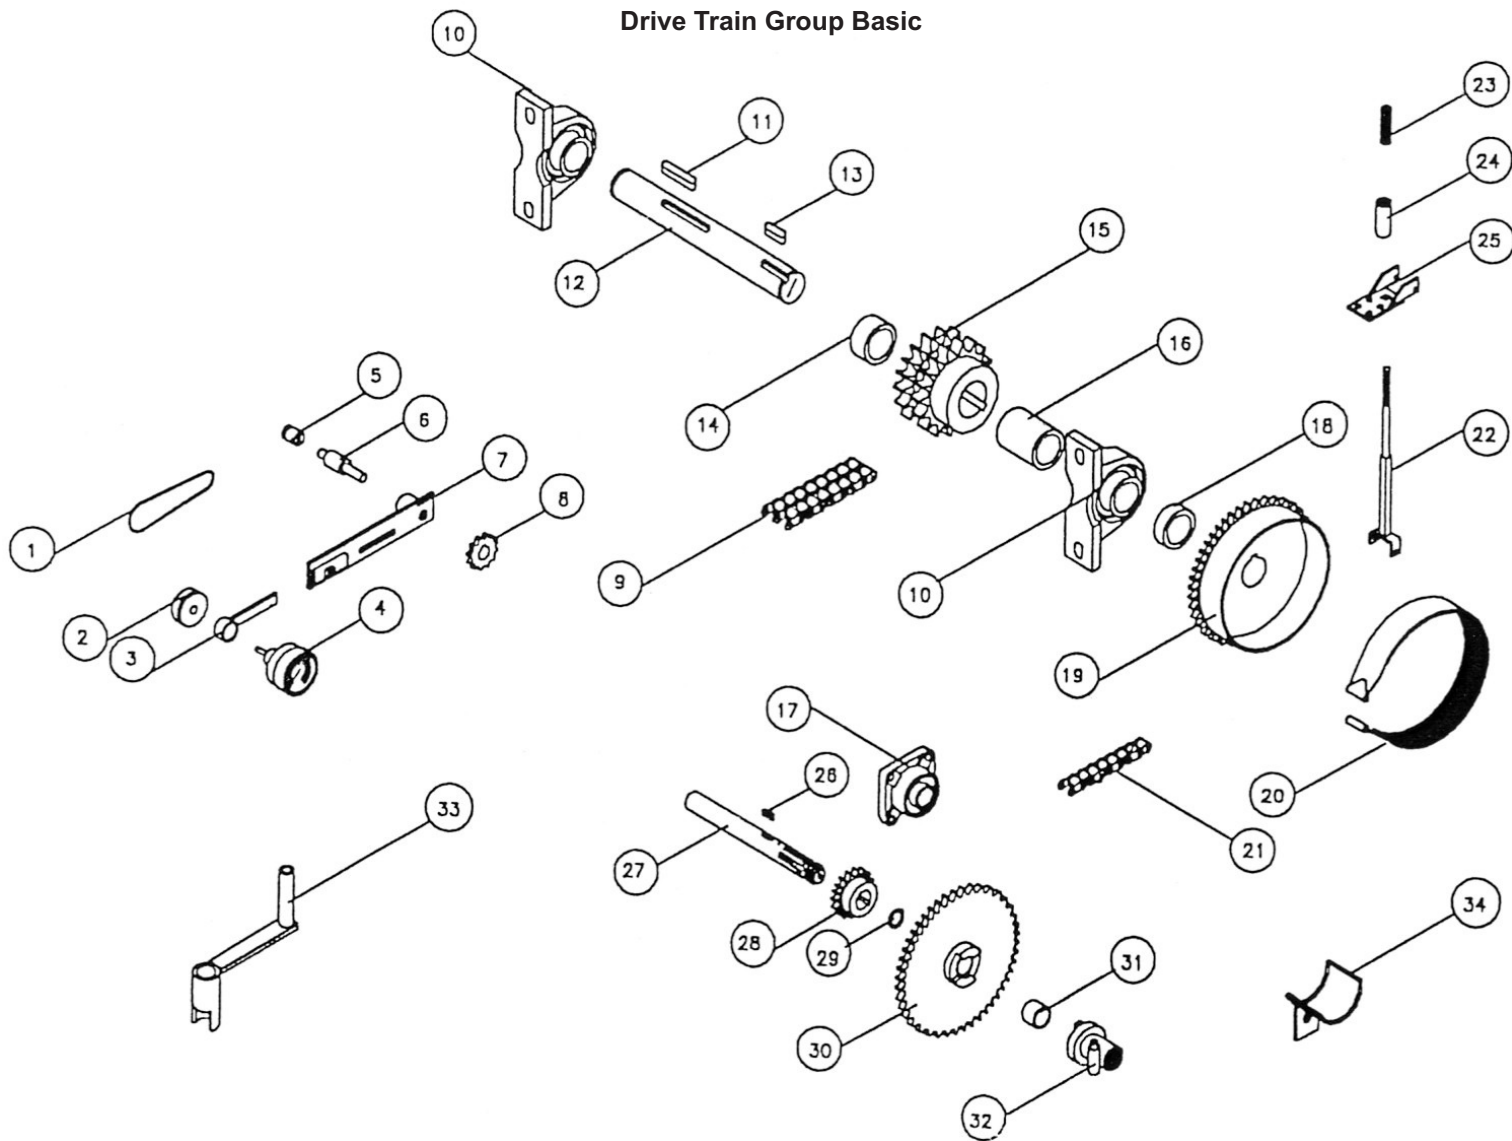

Drive Train Group Basic

No.	Part Number	Description	Qty.
24	59203711	CAP	1
25	59203010	MOUNT,BRAKE	1
26	52657930	KEY, 5/16 X 1-1/2 RD ENDS	1
27	58405190	SHAFT,CLUTCH	1
28	58405240	SPRKT,60B14 1-3/8 BORE	1
29	52660820	BUSH,MACH 2-1/8X1-3/8X18	1
30	52651750	SPRKT,CLUTCH 50-54	1
31	52651770	BEARING,O 1.62X1.37X1.12LNG	1
32	52651840	CLUTCH,PTO SNAP	1
33	06000530	CRANK	1
34	58801111	IDLER	1