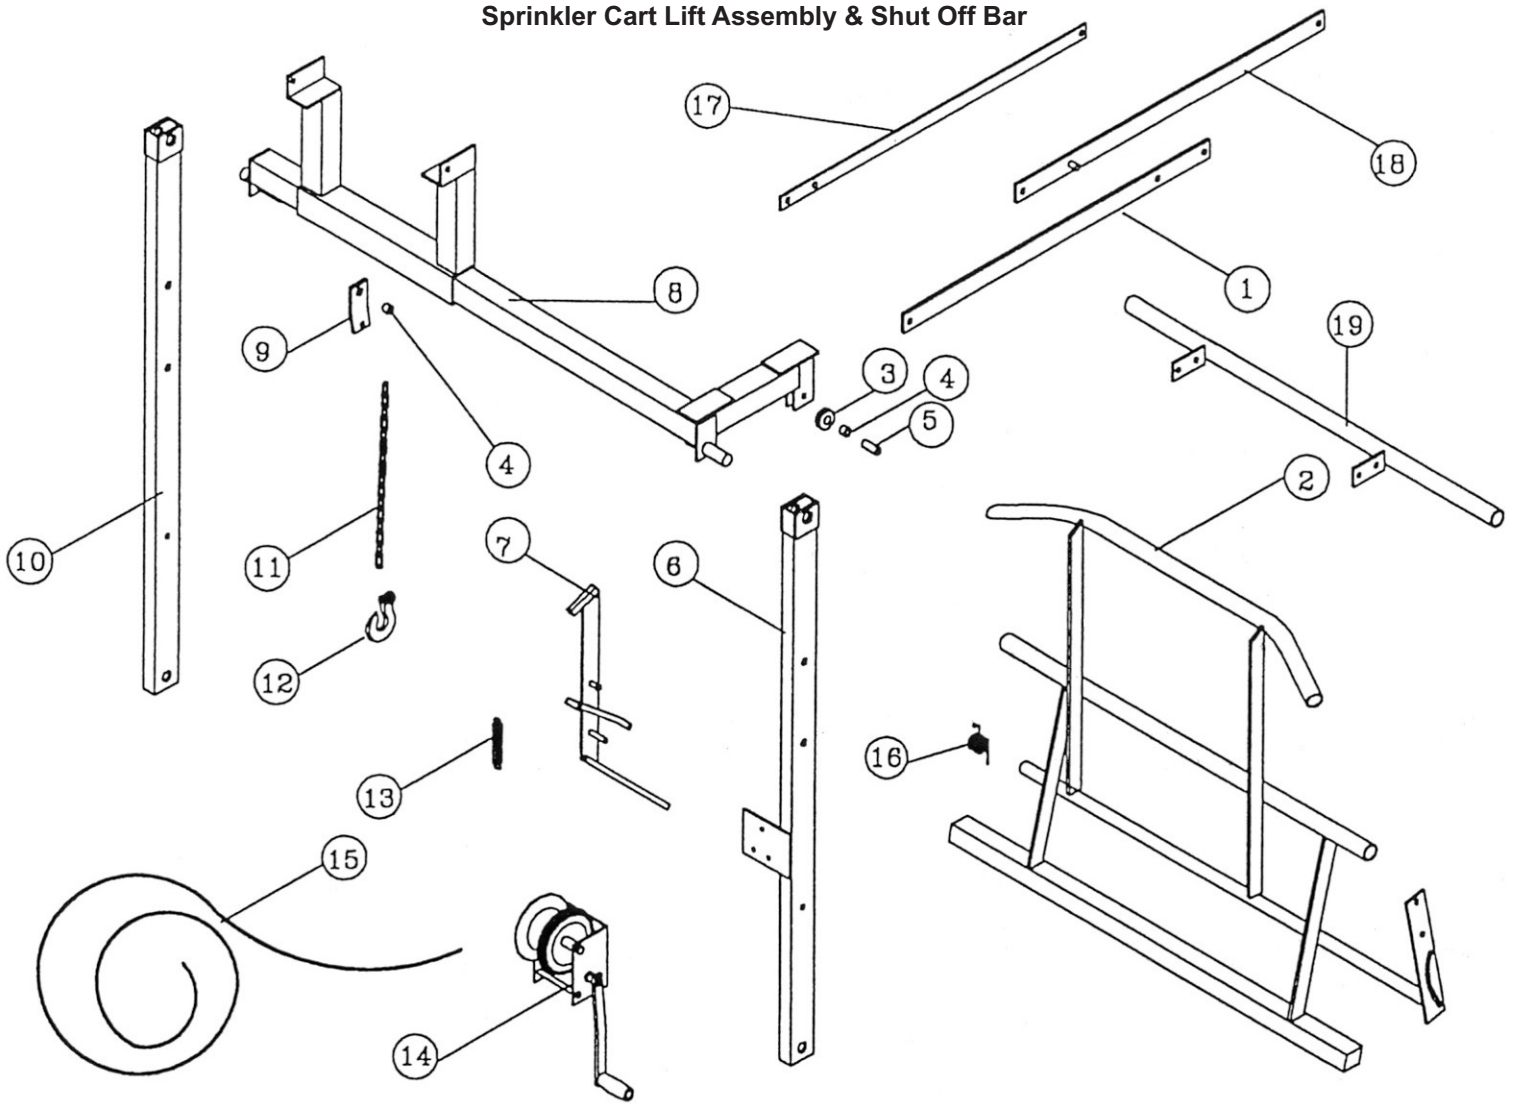

Sprinkler Cart Lift Assembly & Shut Off Bar

No.	Part Number	Description	Qty.
1	59500670	BRACE	1
2	59403621	SHUT OFF BAR	1
3	40249060	PLLY,WRP17/32X2X7/8B STL	1
4	32551910	BUSH,STL.843X.56X.62L	1
5	59500540	BUSH,STL 3/4X.51X1.75L	1
6	59403391	ARM,LIFT	1
7	59404760	BOOM,CATCH	1
8	59403491	BOOM,LIFT ASSM.	1
9	59500730	LINK,BOOM CHAIN	2
10	59403361	ARM,LIFT	1
11	85040600	CHAIN,3/8 PROOF COIL PLTD	4.7
12	52355650	HOOK,CLEVIS SLIP 3/8 ZN	2
13	45035360	SPRING TNSN 1 X 6 PLATED	1
14a	40048551	WINCH FULTON K 1550	1
14b	59500320	WINCH,750KG TROLLEY LIFT	1
15	75048440	CABLE,1/4-7X19 GAC PER FT	12
16	02200166	SPRING, COIL - SHUT OFF	2
17	59500690	TRANSPORT STRAP	1
18	59500680	BRACE	1
19	59501520	BAR,SAFETY	1