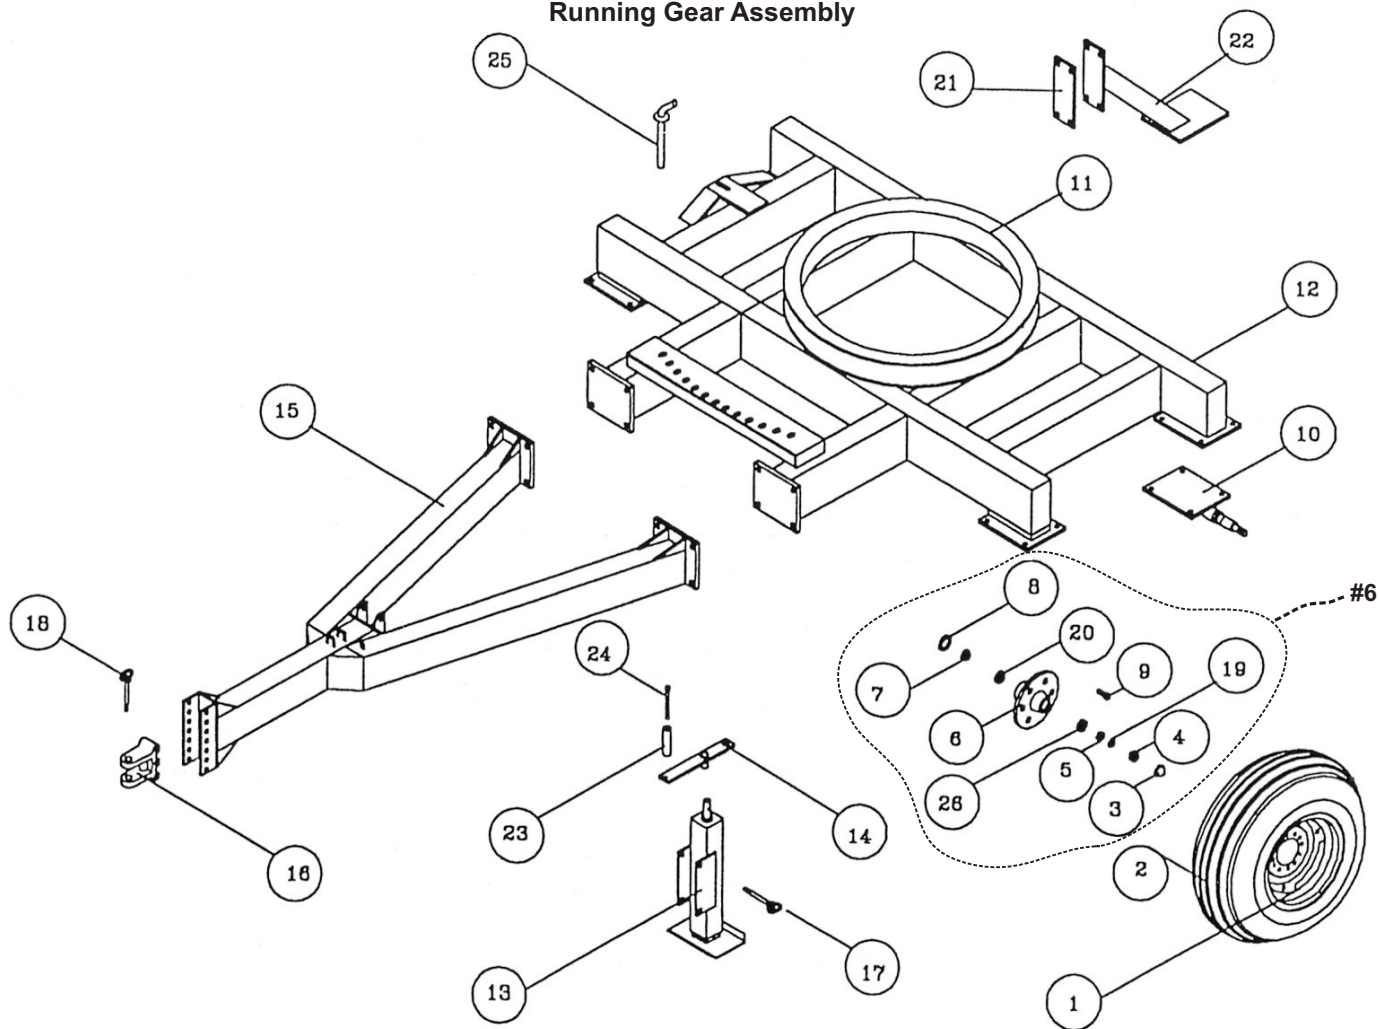

## **Some Parts are Not Available**

For Parts that are described as "Left" or "Right" the water inlet side of the machine is considered the right side

Items Such as common fasteners, grease fitting, and other small parts easy to acquire locally are not listed.

## Running Gear Assembly

No.	Part Number	Description	Qty.
1	52651381	WHEEL,15X10 6BOLT 6"BCD	4
2	52655310	TIRE 11L-15 12 PLY	4
3	58902060	HUB CAP 615-21600#909903	4
4	58902070	NUT,SLOTTED 7/8 WIL912952	4
5	58902040	BEARING,TIMKEN LM25877	4
6	22615982	HUB ASSY,6BOLT W803	4
7	58902030	BEARING,TIMKEN LM25590	4
8	58902050	SEAL,CR20148	4
9	58902020	LUG BOLT 9/16 X 1.12	24
10	58803971	AXLE,T-37-40	4
11	02001777	BEARING,TURNTABLE	1
12	59301390	CHASSIS,40A	1
13	58403300	JACK,TONGUE 41,45,T27-T40	1
14	59403300	CRANK HANDLE	1
15	59301400	TONGUE,40A	1
16	58402130	HITCH, CLEVIS DICO 18078	1
17	55832811	PIN,HITCH 3/4X4-1/8 ZN	1
18	52358660	PIN,HITCH 3/4 X 6-1/2	1
19	58902080	WASHER,SPINDLE WILTON # 912952	4
20	58902000	RACE, INNER LM25520	4
21	59301440	PLATE	2
22	59301480	OUT-RIGGER	2
23	59403240	HANDLE	1
24	56231361	SCREW,CAP ALLEN 1/2X5	1
25	55848541	PIN,HITCH 3/4 X 10 IN	1
26	58902010	RACE, OUTER 25821	4
	58403328	KIT, SCREW W/NUT (repair for tongue jack)	1

### Cradle Assembly

No.	Part Number	Description	Qty.
1	55170011	NUT,10-1.5MM NYLOC	2
2	02099058	NUT	2
3	02099059	SPRING, RUBBER STABILIZER	2
4	59500815	CRANK	2
5	59403240	HANDLE	3
6	56231361	SCREW,CAP ALLEN 1/2X5	3
7	59404670	CATCH	2
8a	02099027	PAWL,RIGHT	1
8b	02199027	PAWL,LEFT	1
8c	02099028	SPRING,RGHT	1
8d	02099029	SPRING,LEFT	1
9a	02099054	STABILIZER FOOT,LEFT - FG1	1
9b	02099055	STABILIZER FOOT,RIGHT - FG1	1
10	02099045	Plate	1
11a	59405275	STABILIZER LEG RT 40 300,000-310,00	1
11b	59405285	STABILIZER LEG LFT 300,000-310,000	1
12	02002794	ROLLER,HORIZONTAL BASE G	1
13	30036044	SHAFT,PTO60"OAL#1 BUSH	1
14		Cradle, 40 Gear Drive	1
15	59405850	BARB 3/8 NPT X 1/2 HOSE	1
16	59500660	CPLNG,STL GLV 3/8	1