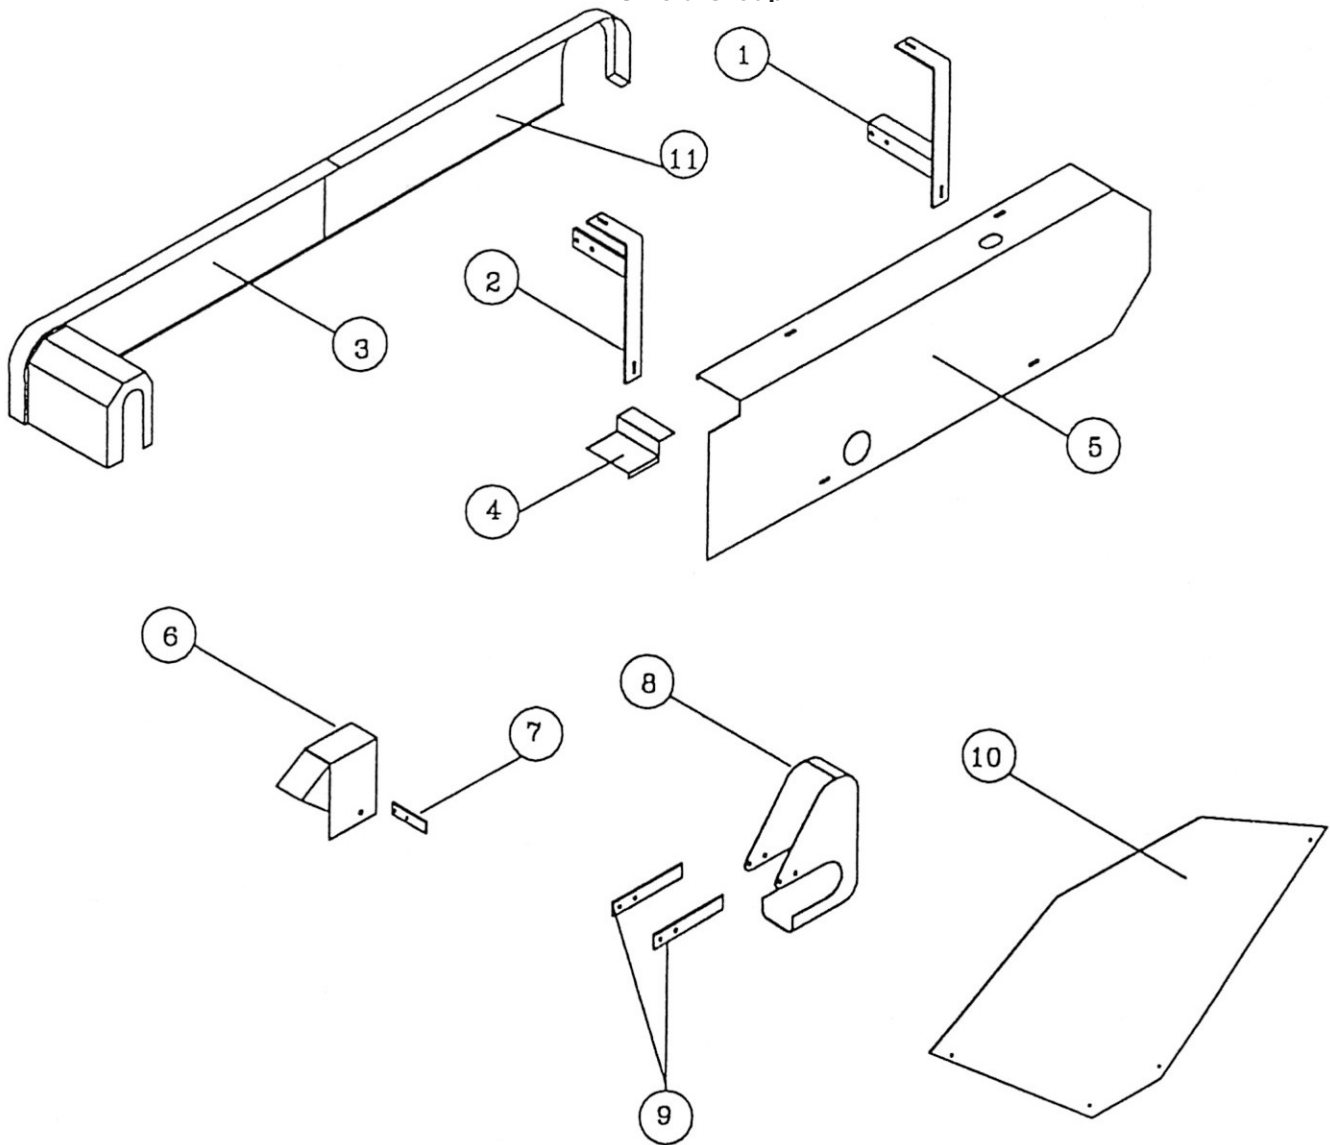

Shield Group

No.	Part Number	Description	Qty.
1	59404470	Hood Mt. Front	1
2	59404460	Hood Mt. Rear	1
3	02201220	SHIELD, LEVELWIND BOTTOM	1
4	59404580	Shield, Tach and Motor	1
5	59404340	GUARD, 30A	1
6	59405480	SHIELD TURB BELT	1
7	59405710	Bar	1
8	59405670	GUARD,60-2 CHAIN 30,37,40	1
9	59500040	BRACE	2
10	59300392	SHIELD,40A SPOOL	6
11	02201232	GUARD, LEVELWIND TOP - FG1	1